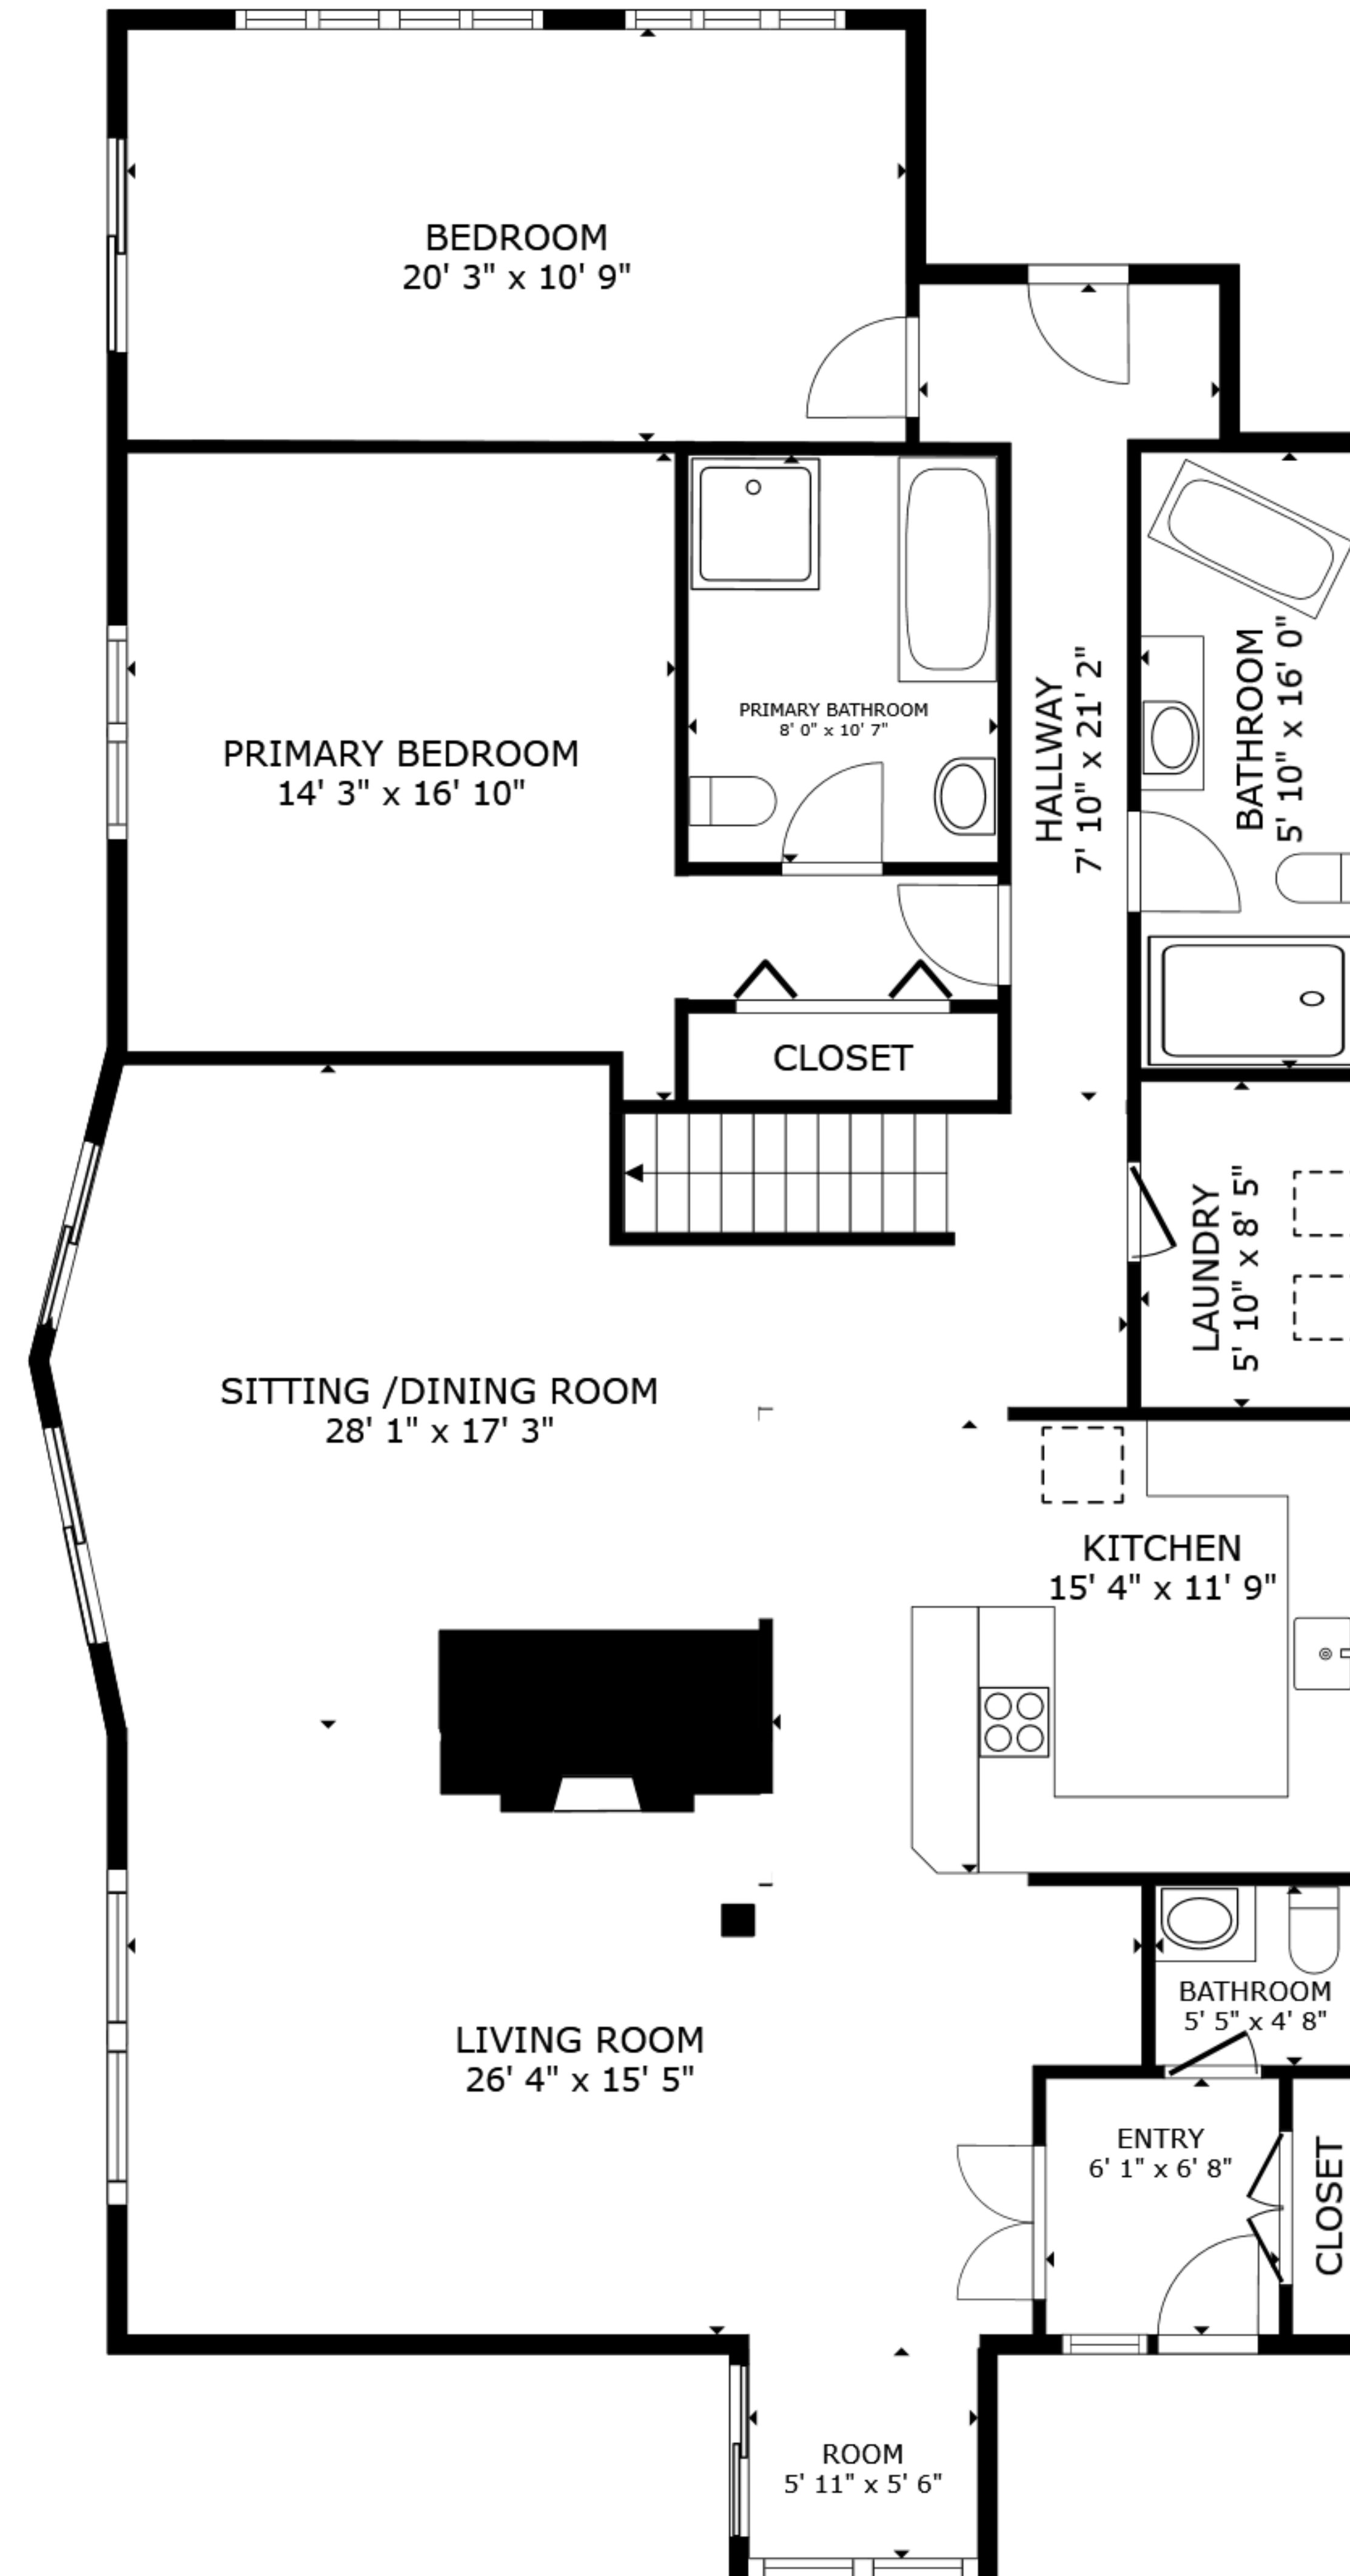

FLOOR 1

FLOOR 2

GROSS INTERNAL AREA
 FLOOR 1 1,645 sq.ft. FLOOR 2 1,874 sq.ft.
 TOTAL : 3,520 sq.ft.

SIZES AND DIMENSIONS ARE APPROXIMATE, ACTUAL MAY VARY.