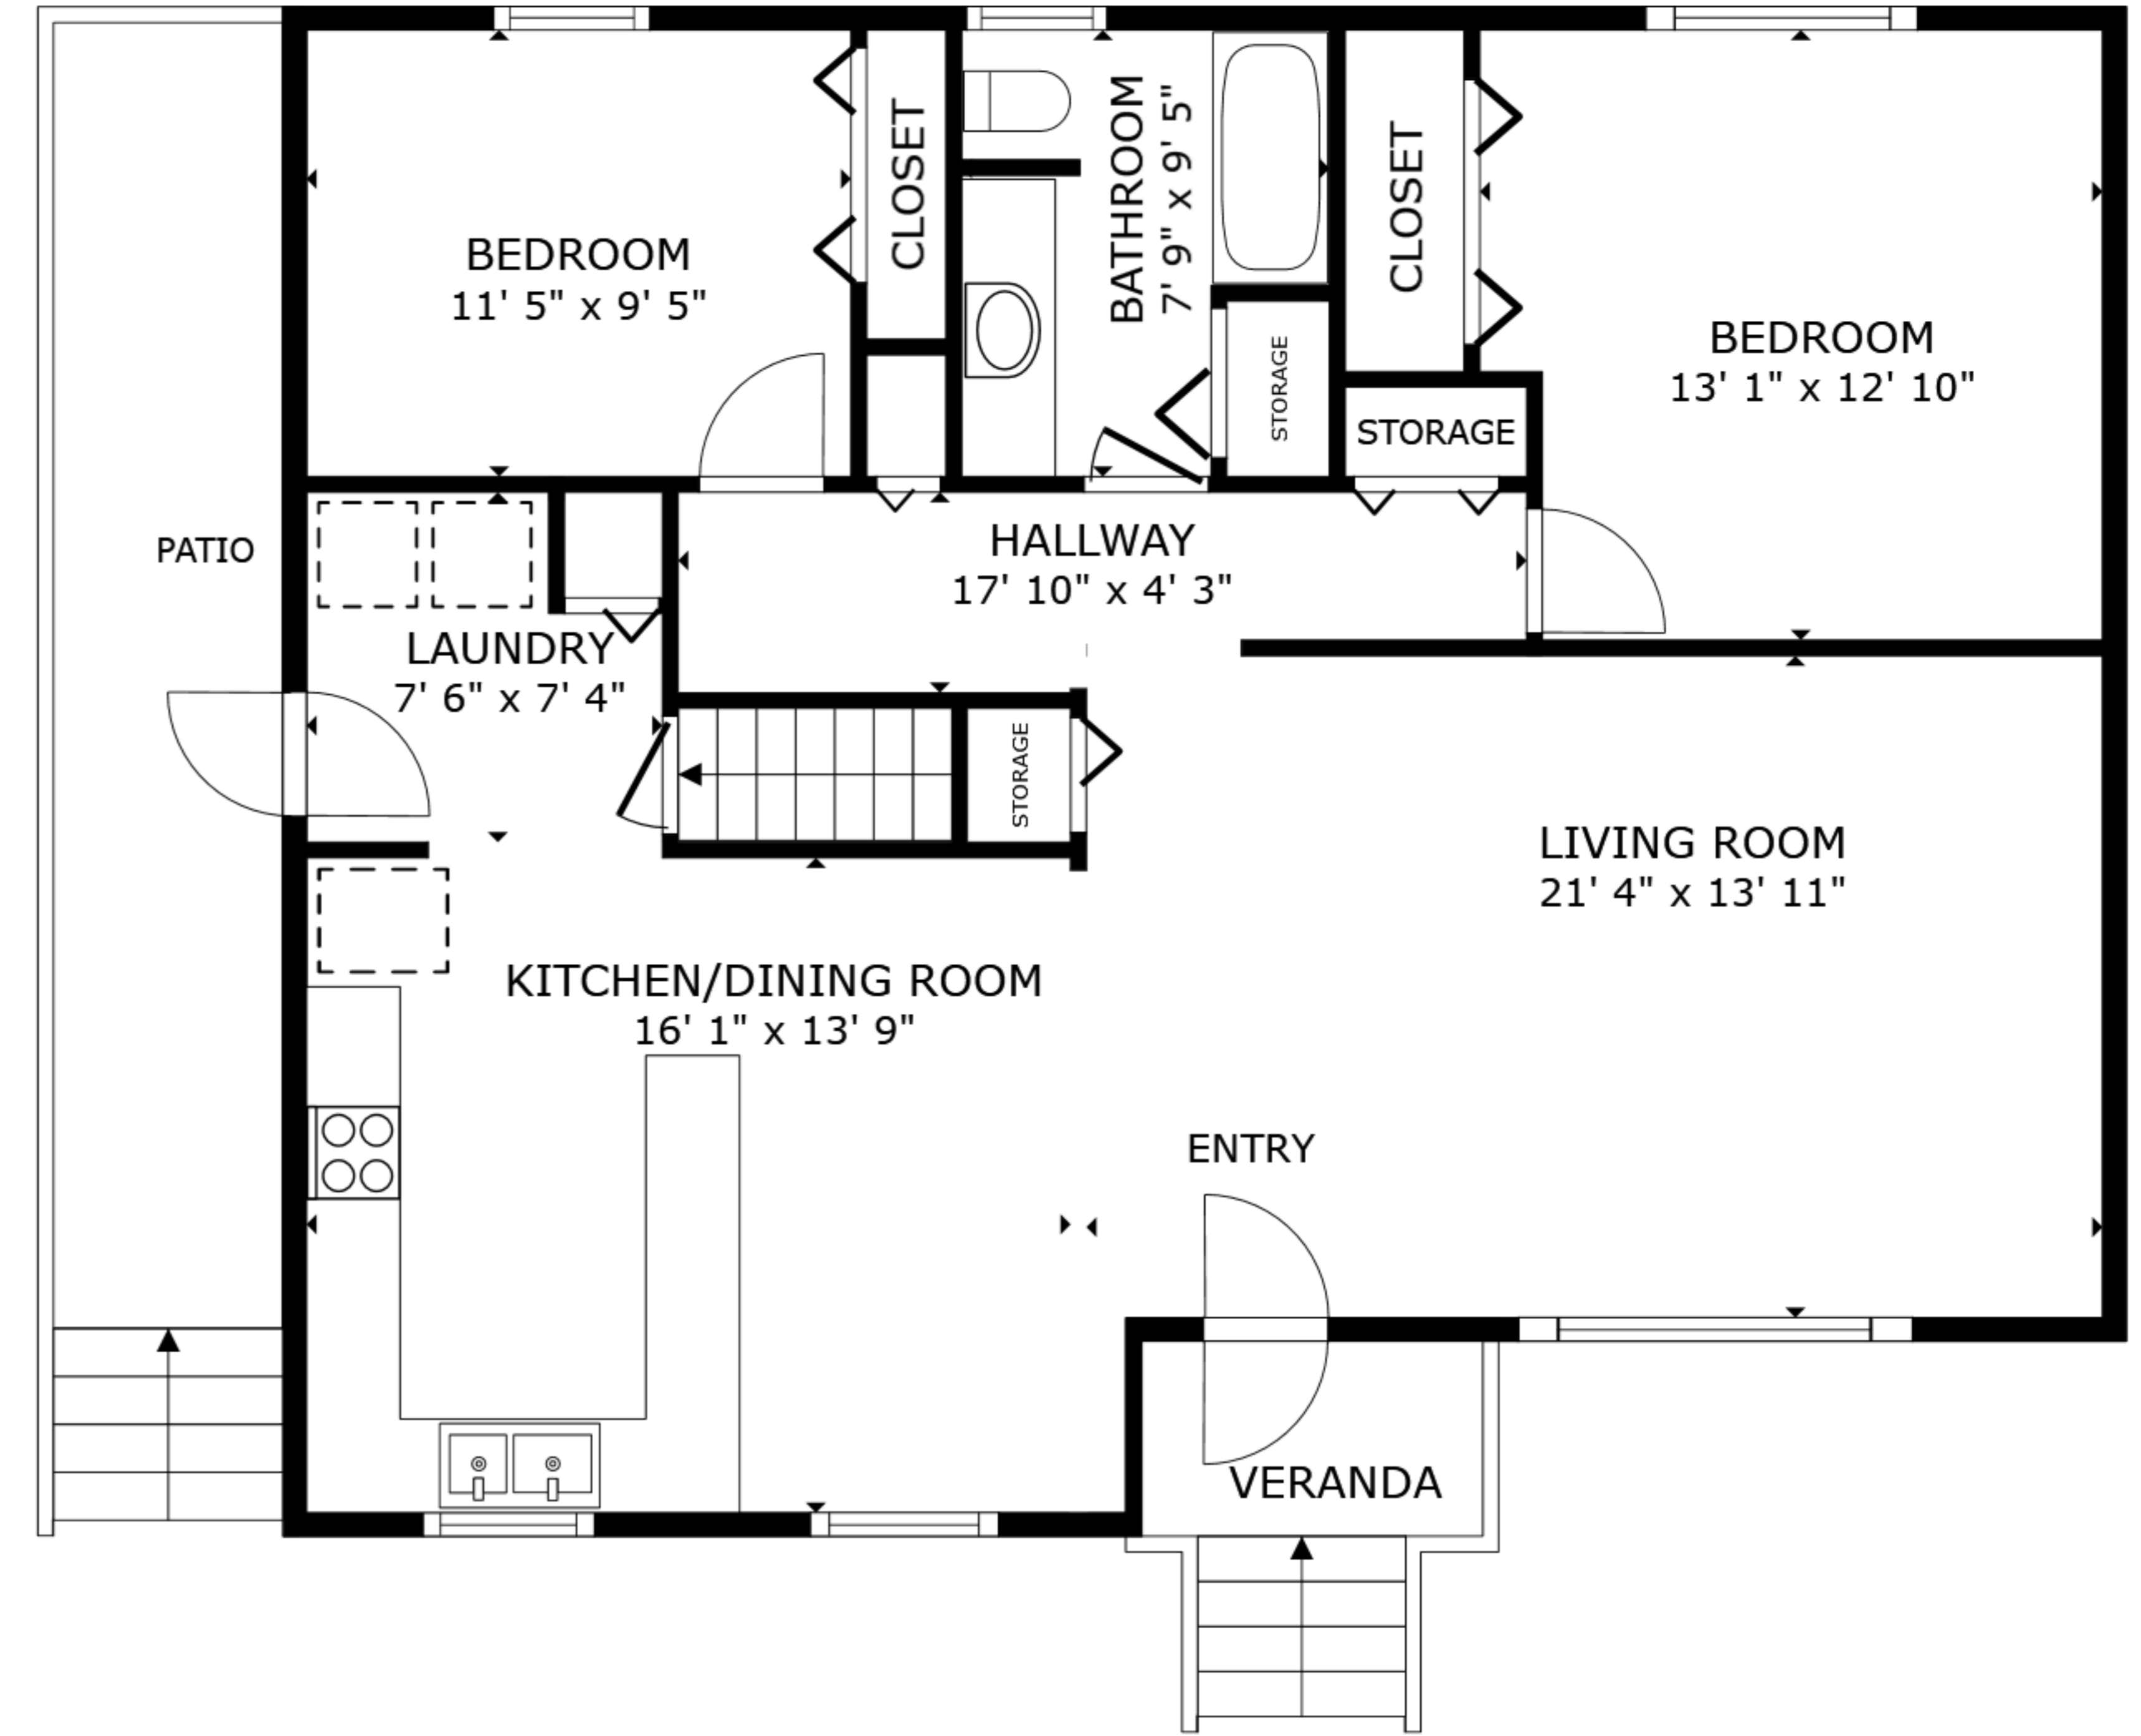

FLOOR 1

FLOOR 2

GROSS INTERNAL AREA
 FLOOR 1 1,071 sq.ft. FLOOR 2 1,091 sq.ft.
 EXCLUDED AREAS : PATIO 152 sq.ft. VERANDA 46 sq.ft.
 TOTAL : 2,162 sq.ft.
 SIZES AND DIMENSIONS ARE APPROXIMATE, ACTUAL MAY VARY.