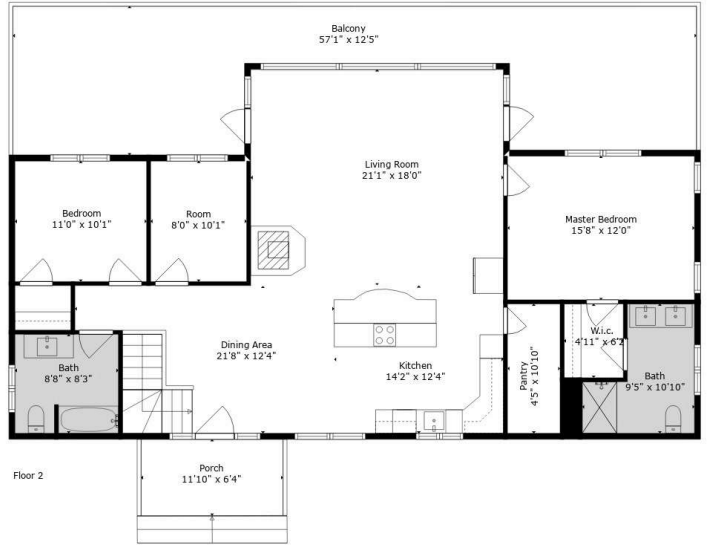

Floor 2

Estimated areas