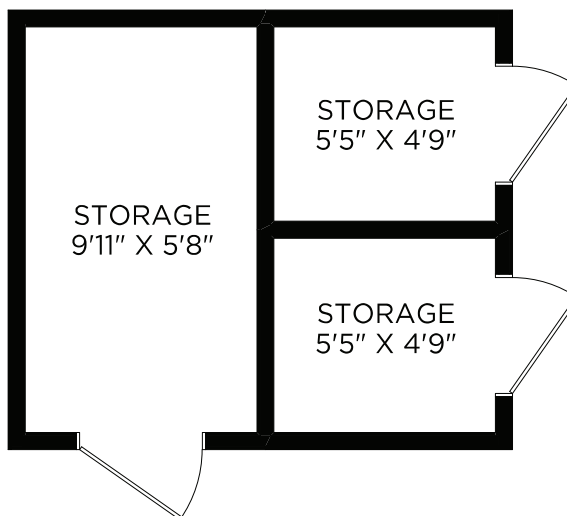

REALFOTO

250 388 6988
orders@realfoto.ca
Measured 04/01/2024 by C.O.

All information furnished regarding this property is from sources deemed reliable but no warranty or representation is made to the accuracy thereof. Purchaser to verify measurements if important.

3859 CAREY ROAD

Document prepared for the exclusive use of:

Bosdet Homes Handcrafted Real Estate

OUTBUILDINGS

Floor	Finished	Unfinished	Total	Other Areas	
Main	1075	0	1075	WS/Garage	388
Lower	1097	0	1097	Storage	133
Total	2172	0	2172	Deck	232