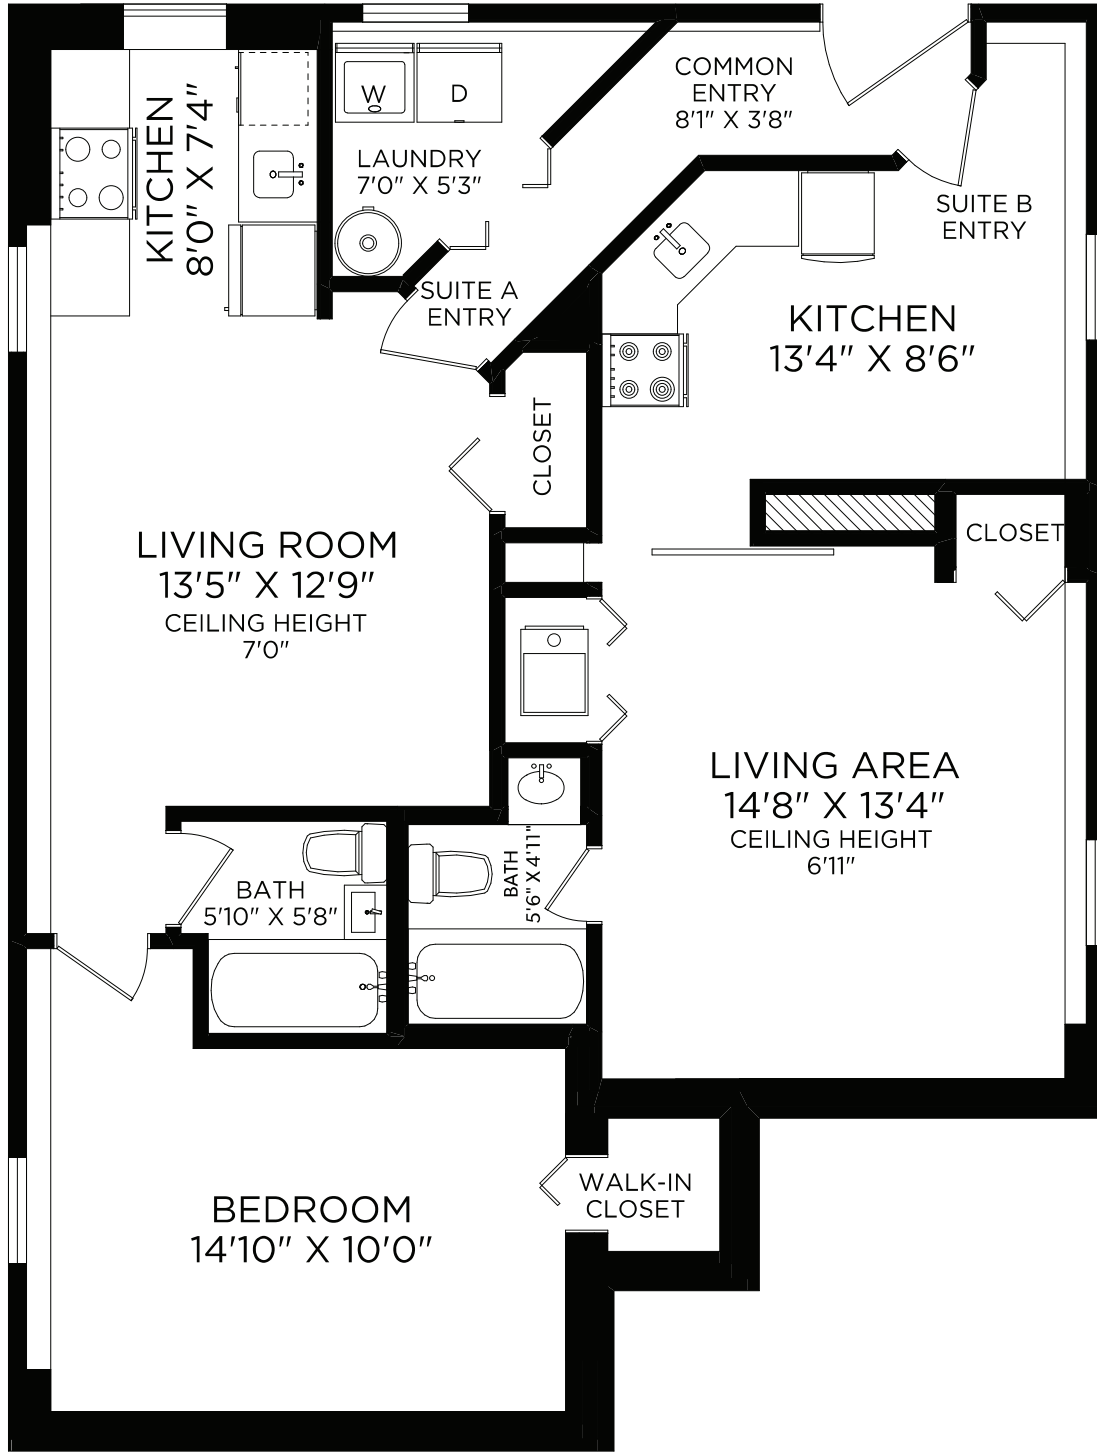

3859 CAREY ROAD

Document prepared for the exclusive use of:

Bosdet Homes Handcrafted Real Estate

MAIN FLOOR

Floor	Finished	Unfinished	Total	Other Areas	
Main	1075	0	1075	WS/Garage	388
Lower	1097	0	1097	Storage	133
Total	2172	0	2172	Deck	232

3859 CAREY ROAD

Document prepared for the exclusive use of:

Bosdet Homes Handcrafted Real Estate

LOWER FLOOR

Floor	Finished	Unfinished	Total	Other Areas	
Main	1075	0	1075	WS/Garage	388
Lower	1097	0	1097	Storage	133
Total	2172	0	2172	Deck	232