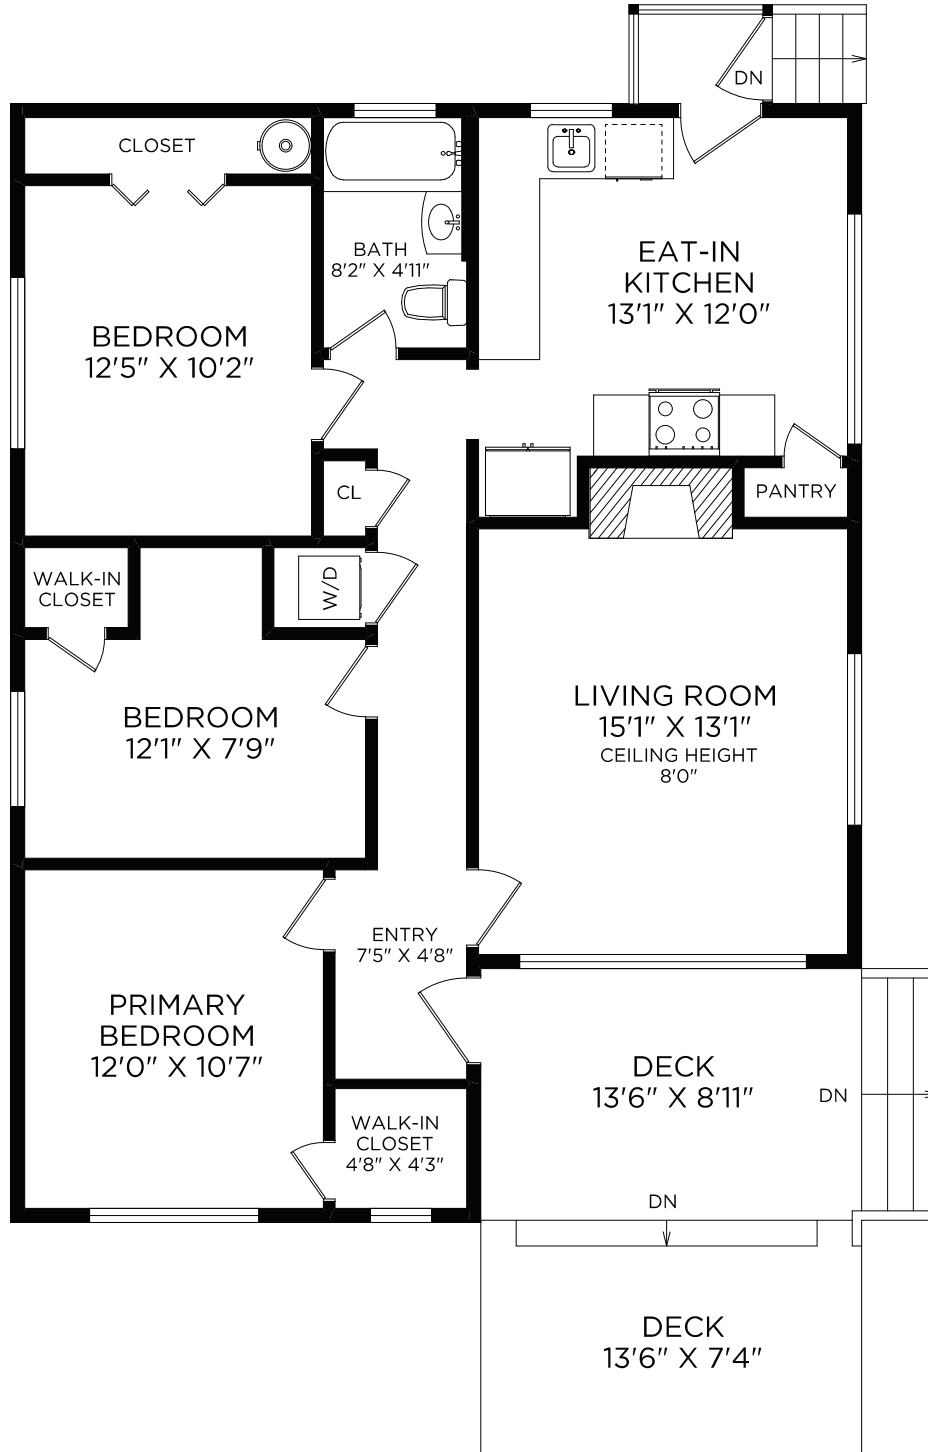

3859 CAREY ROAD

Document prepared for the exclusive use of:

Bosdet Homes Handcrafted Real Estate

MAIN FLOOR

Floor	Finished	Unfinished	Total	Other Areas	
Main	1075	0	1075	WS/Garage	388
Lower	1097	0	1097	Storage	133
Total	2172	0	2172	Deck	232

REALFOTO

250 388 6988
orders@realfoto.ca
Measured 04/01/2024 by C.O.

All information furnished regarding this property is from sources deemed reliable but no warranty or representation is made to the accuracy thereof. Purchaser to verify measurements if important.

3859 CAREY ROAD

Document prepared for the exclusive use of:

Bosdet Homes Handcrafted Real Estate

LOWER FLOOR

Floor	Finished	Unfinished	Total	Other Areas	
Main	1075	0	1075	WS/Garage	388
Lower	1097	0	1097	Storage	133
Total	2172	0	2172	Deck	232