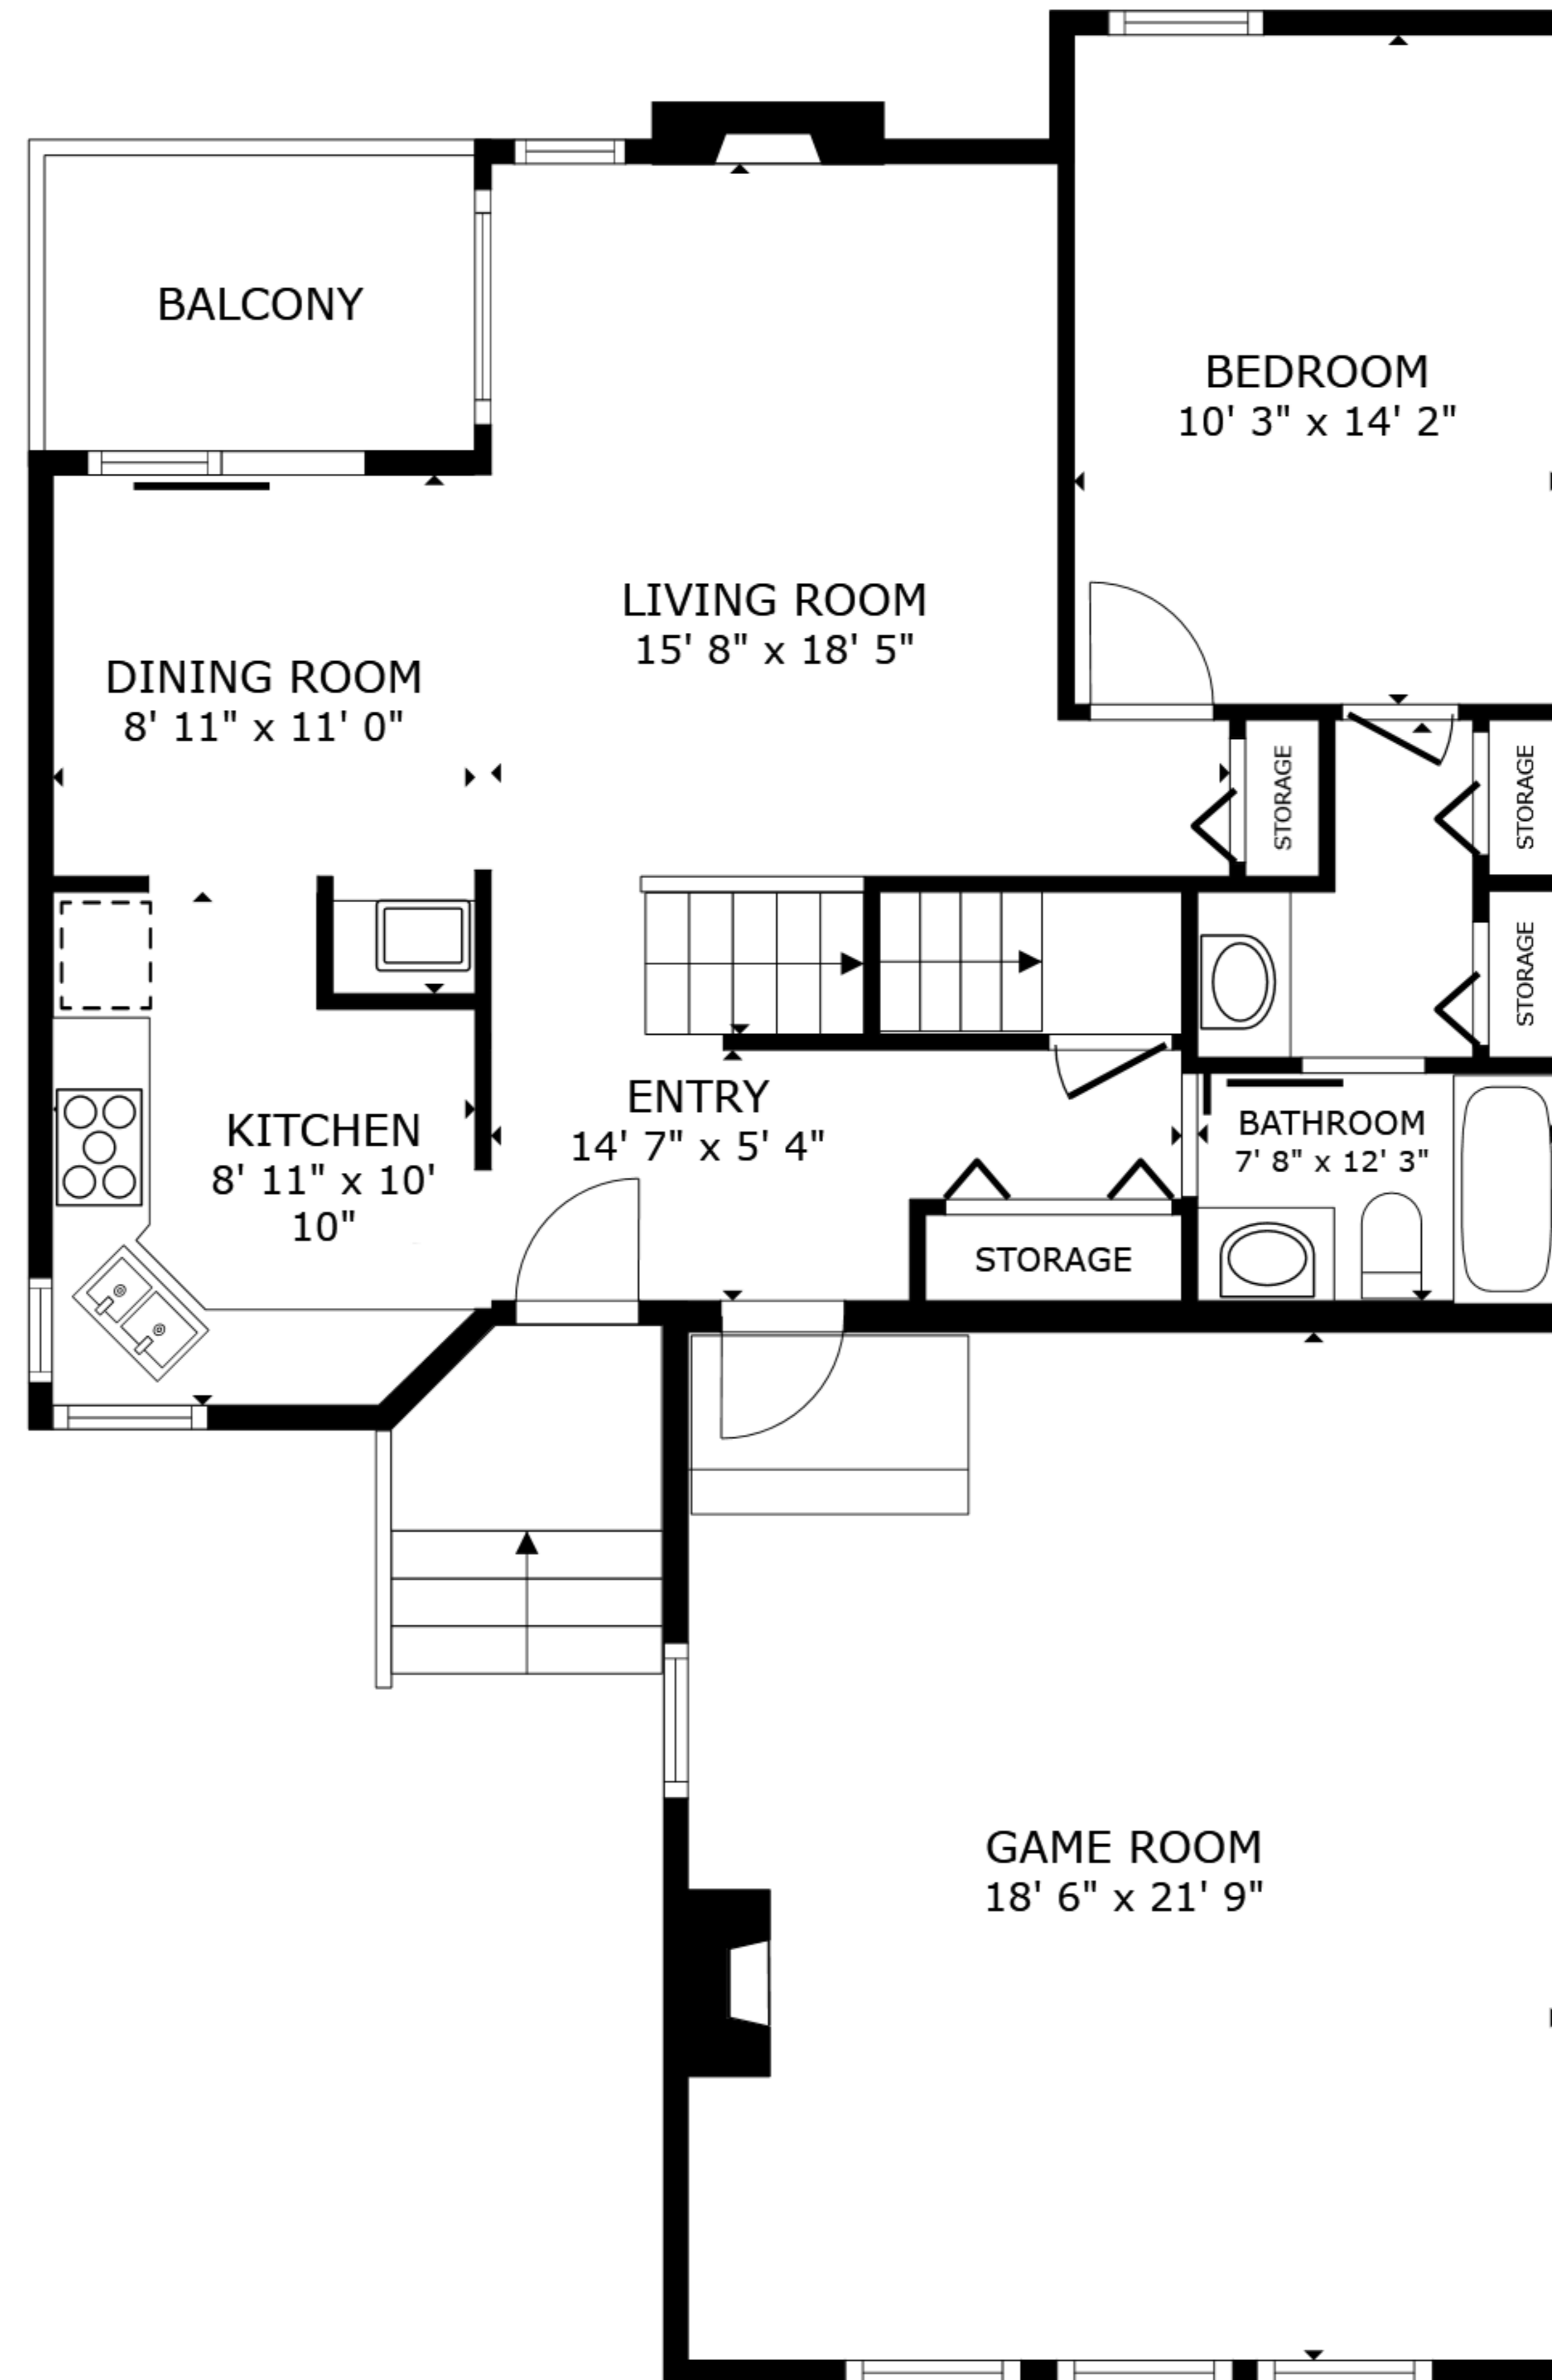

FLOOR 1

FLOOR 2

FLOOR 3

GROSS INTERNAL AREA  
 FLOOR 1 701 sq.ft. FLOOR 2 1,165 sq.ft. FLOOR 3 396 sq.ft.  
 EXCLUDED AREAS : BALCONY 57 sq.ft.  
 TOTAL : 2,262 sq.ft.

SIZES AND DIMENSIONS ARE APPROXIMATE, ACTUAL MAY VARY.