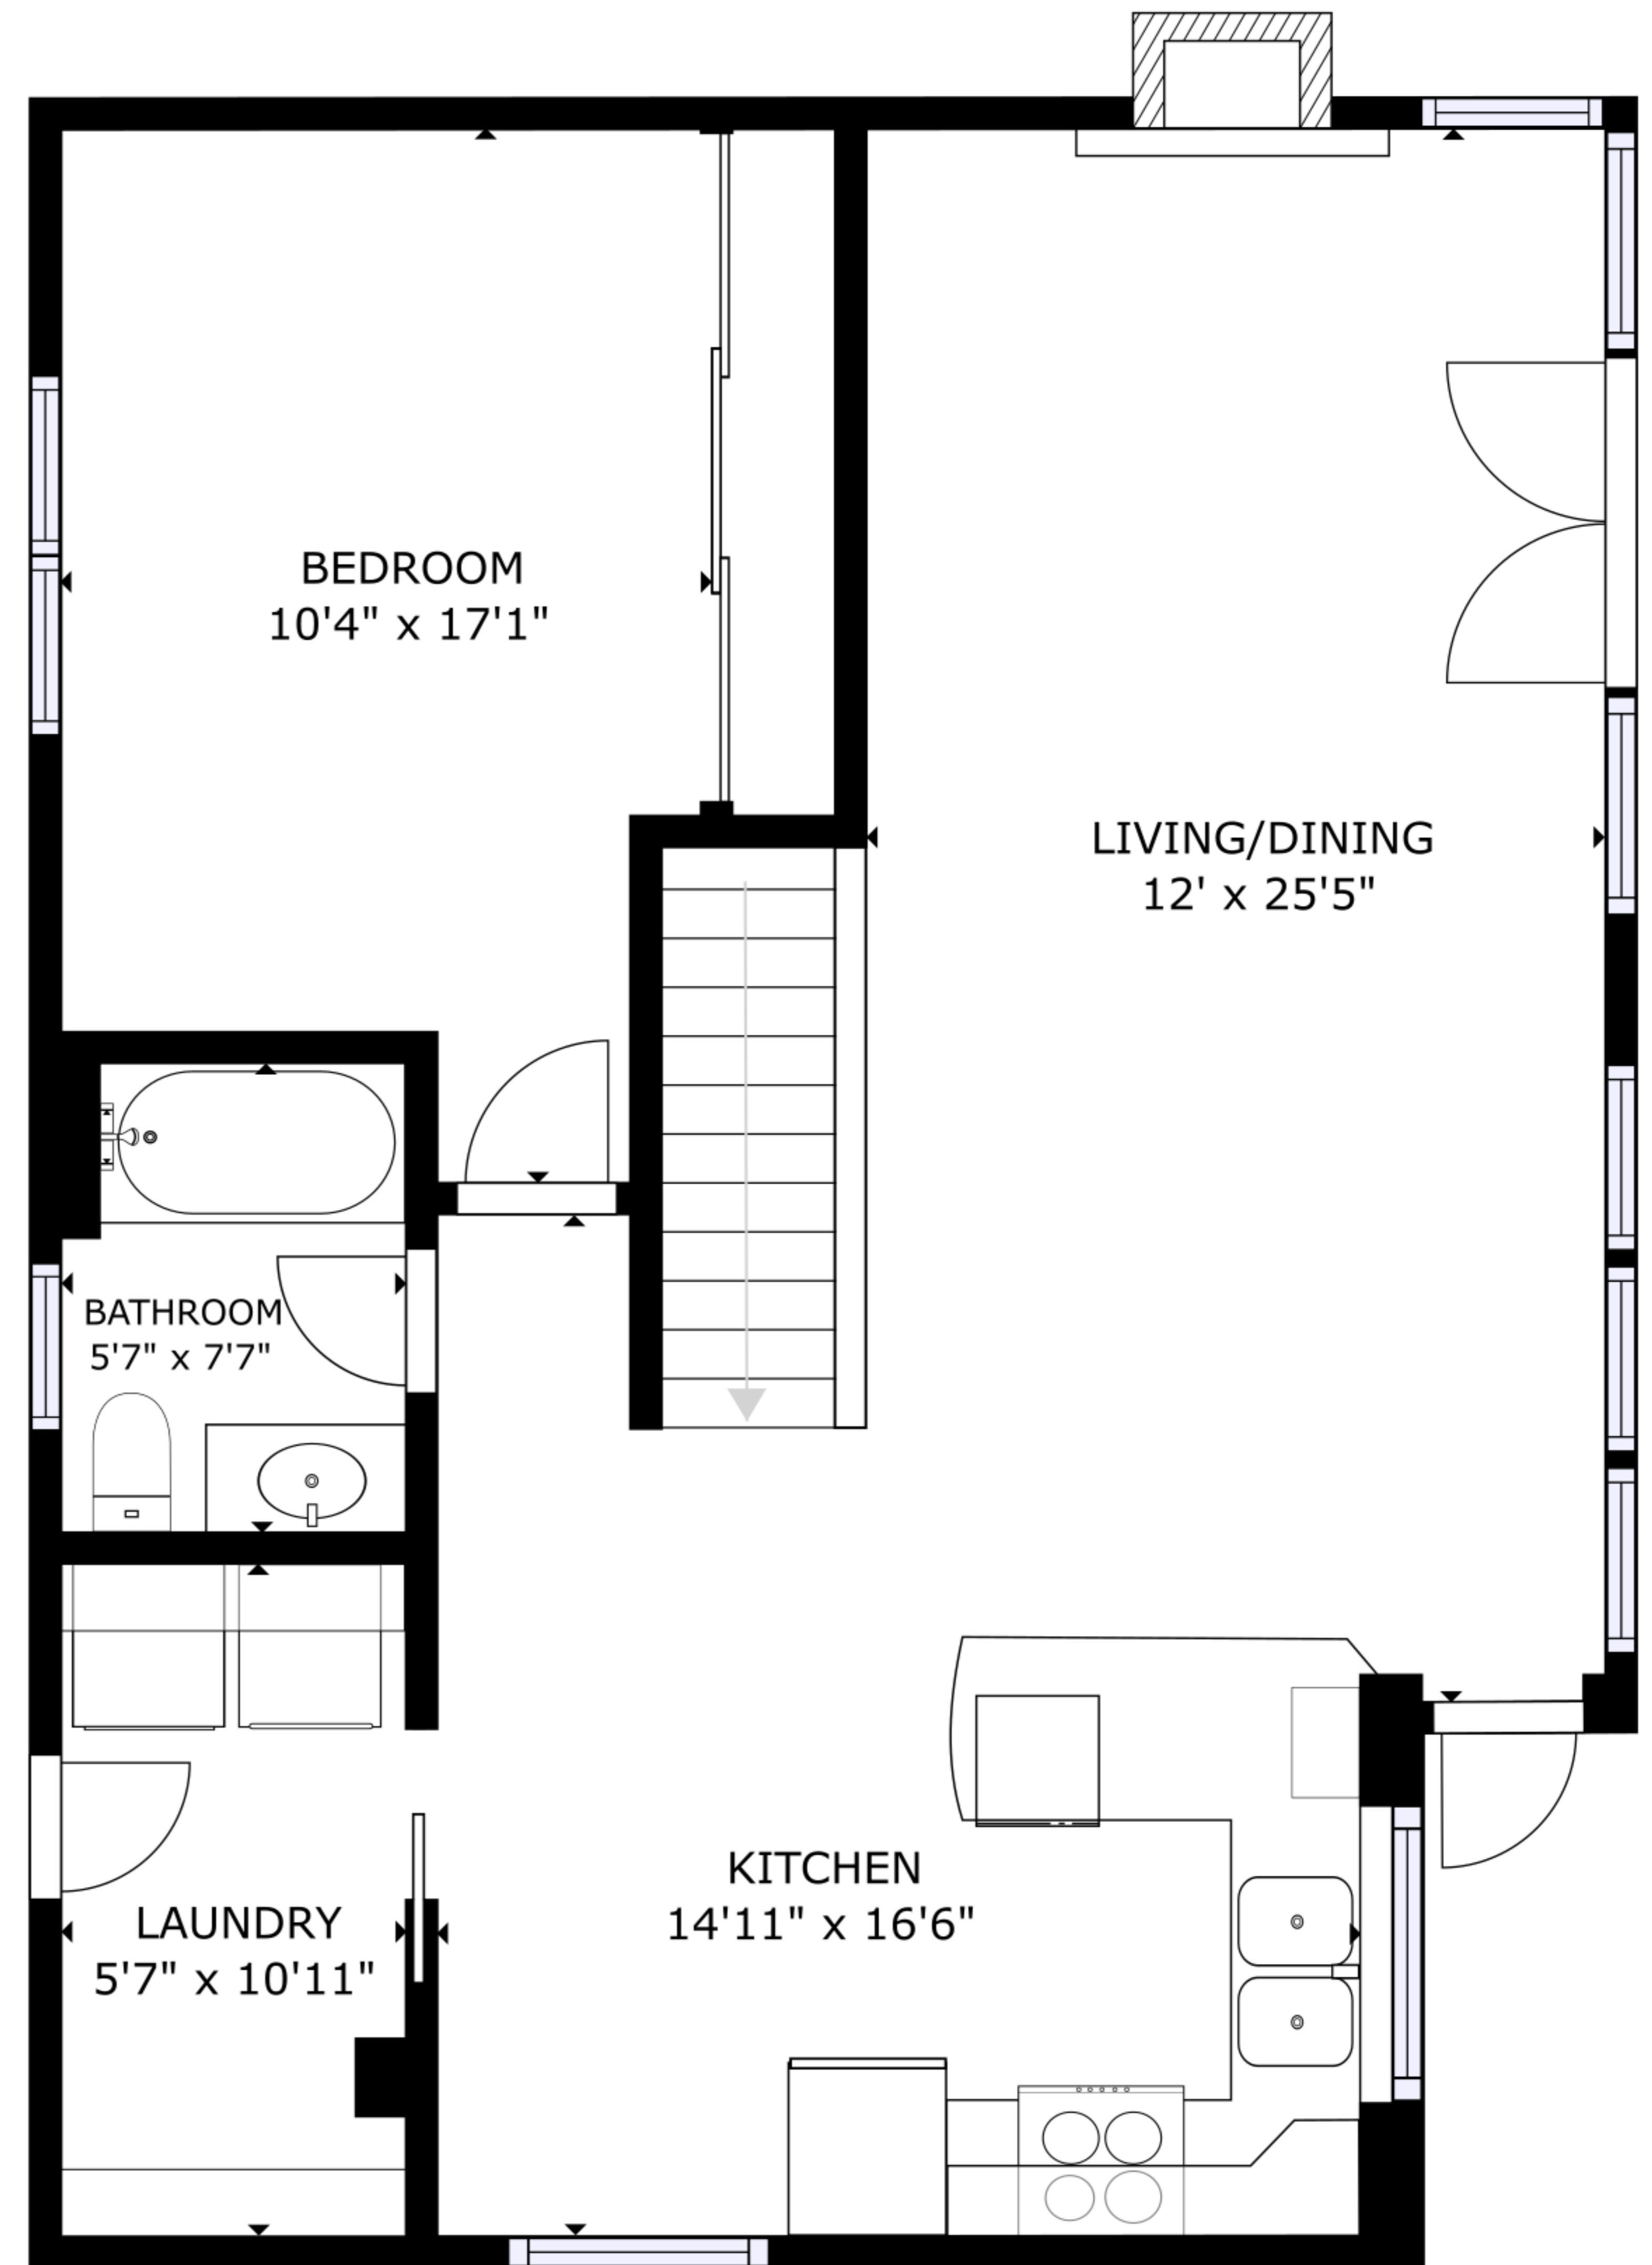

FLOOR 1

FLOOR 2

GROSS INTERNAL AREA  
 FLOOR 1: 811 sq ft, FLOOR 2: 820 sq ft  
 TOTAL: 1631 sq ft  
 SIZES AND DIMENSIONS ARE APPROXIMATE, ACTUAL MAY VARY.