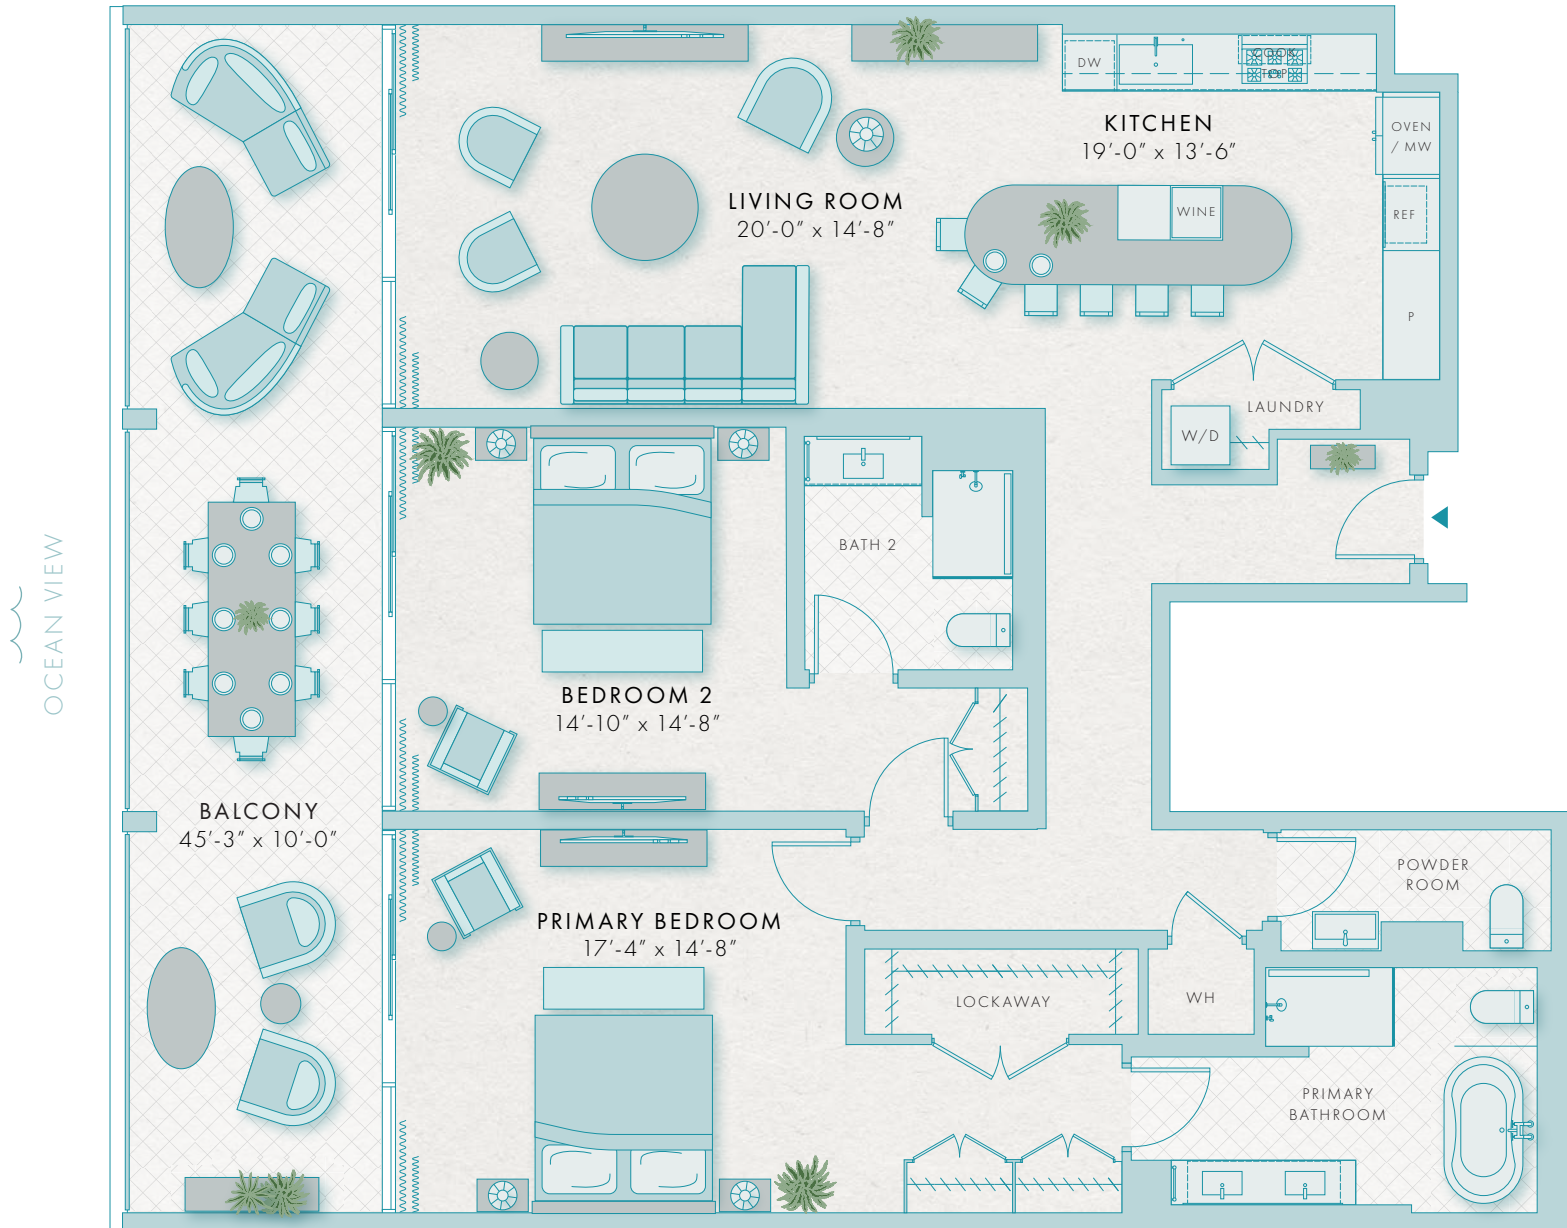

THE LOREN

AT TURTLE COVE

RESIDENCES

UNIT 2D

OCEAN VIEW
FLOOR 2
2 BEDROOMS
2-½ BATHROOMS
INTERNAL: 1920 SQ FT
EXTERNAL: 462 SQ FT