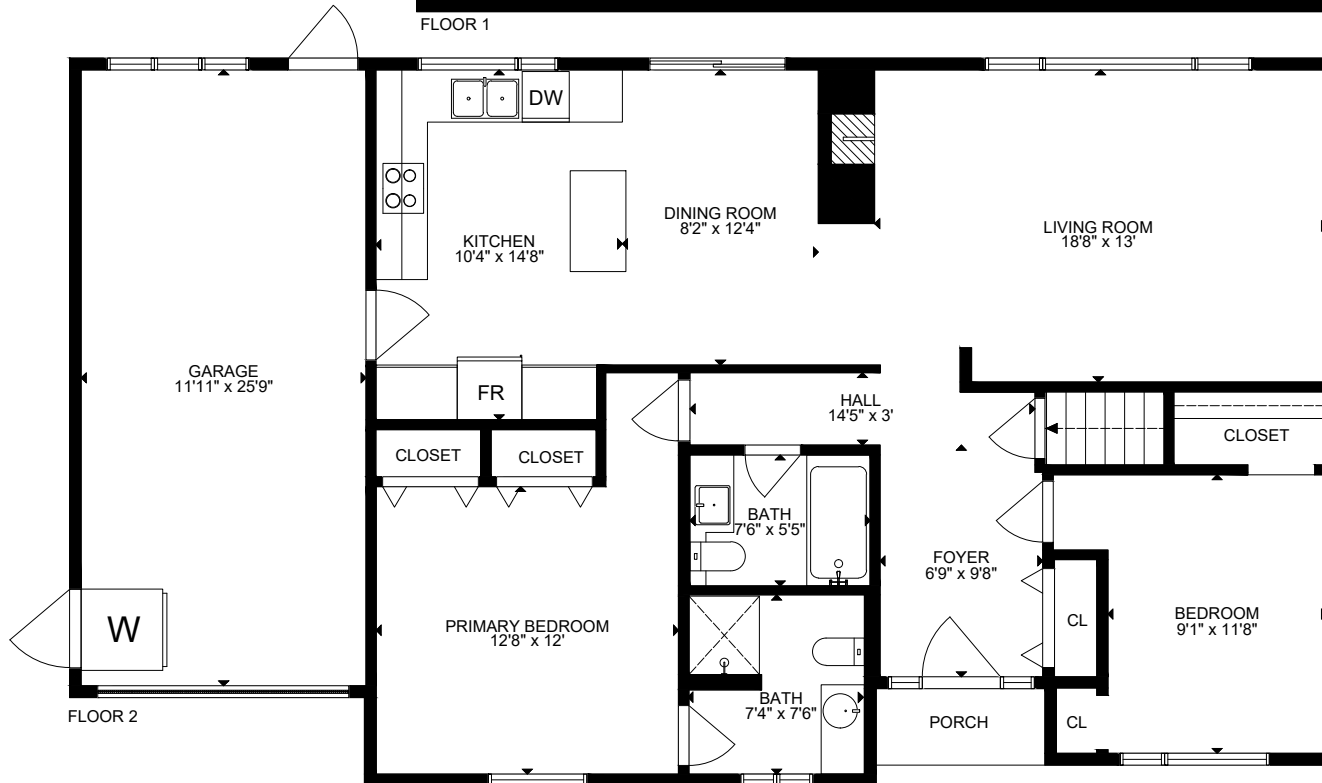

FLOOR 1

FLOOR 2

GROSS INTERNAL AREA  
 FLOOR 1: 1367 SQ FT, FLOOR 2: 1194 SQ FT  
 EXCLUDED AREAS: GARAGE: 301 SQ FT  
 TOTAL: 2561 SQ FT  
 SIZE AND DIMENSIONS ARE APPROXIMATE, ACTUAL MAY VARY