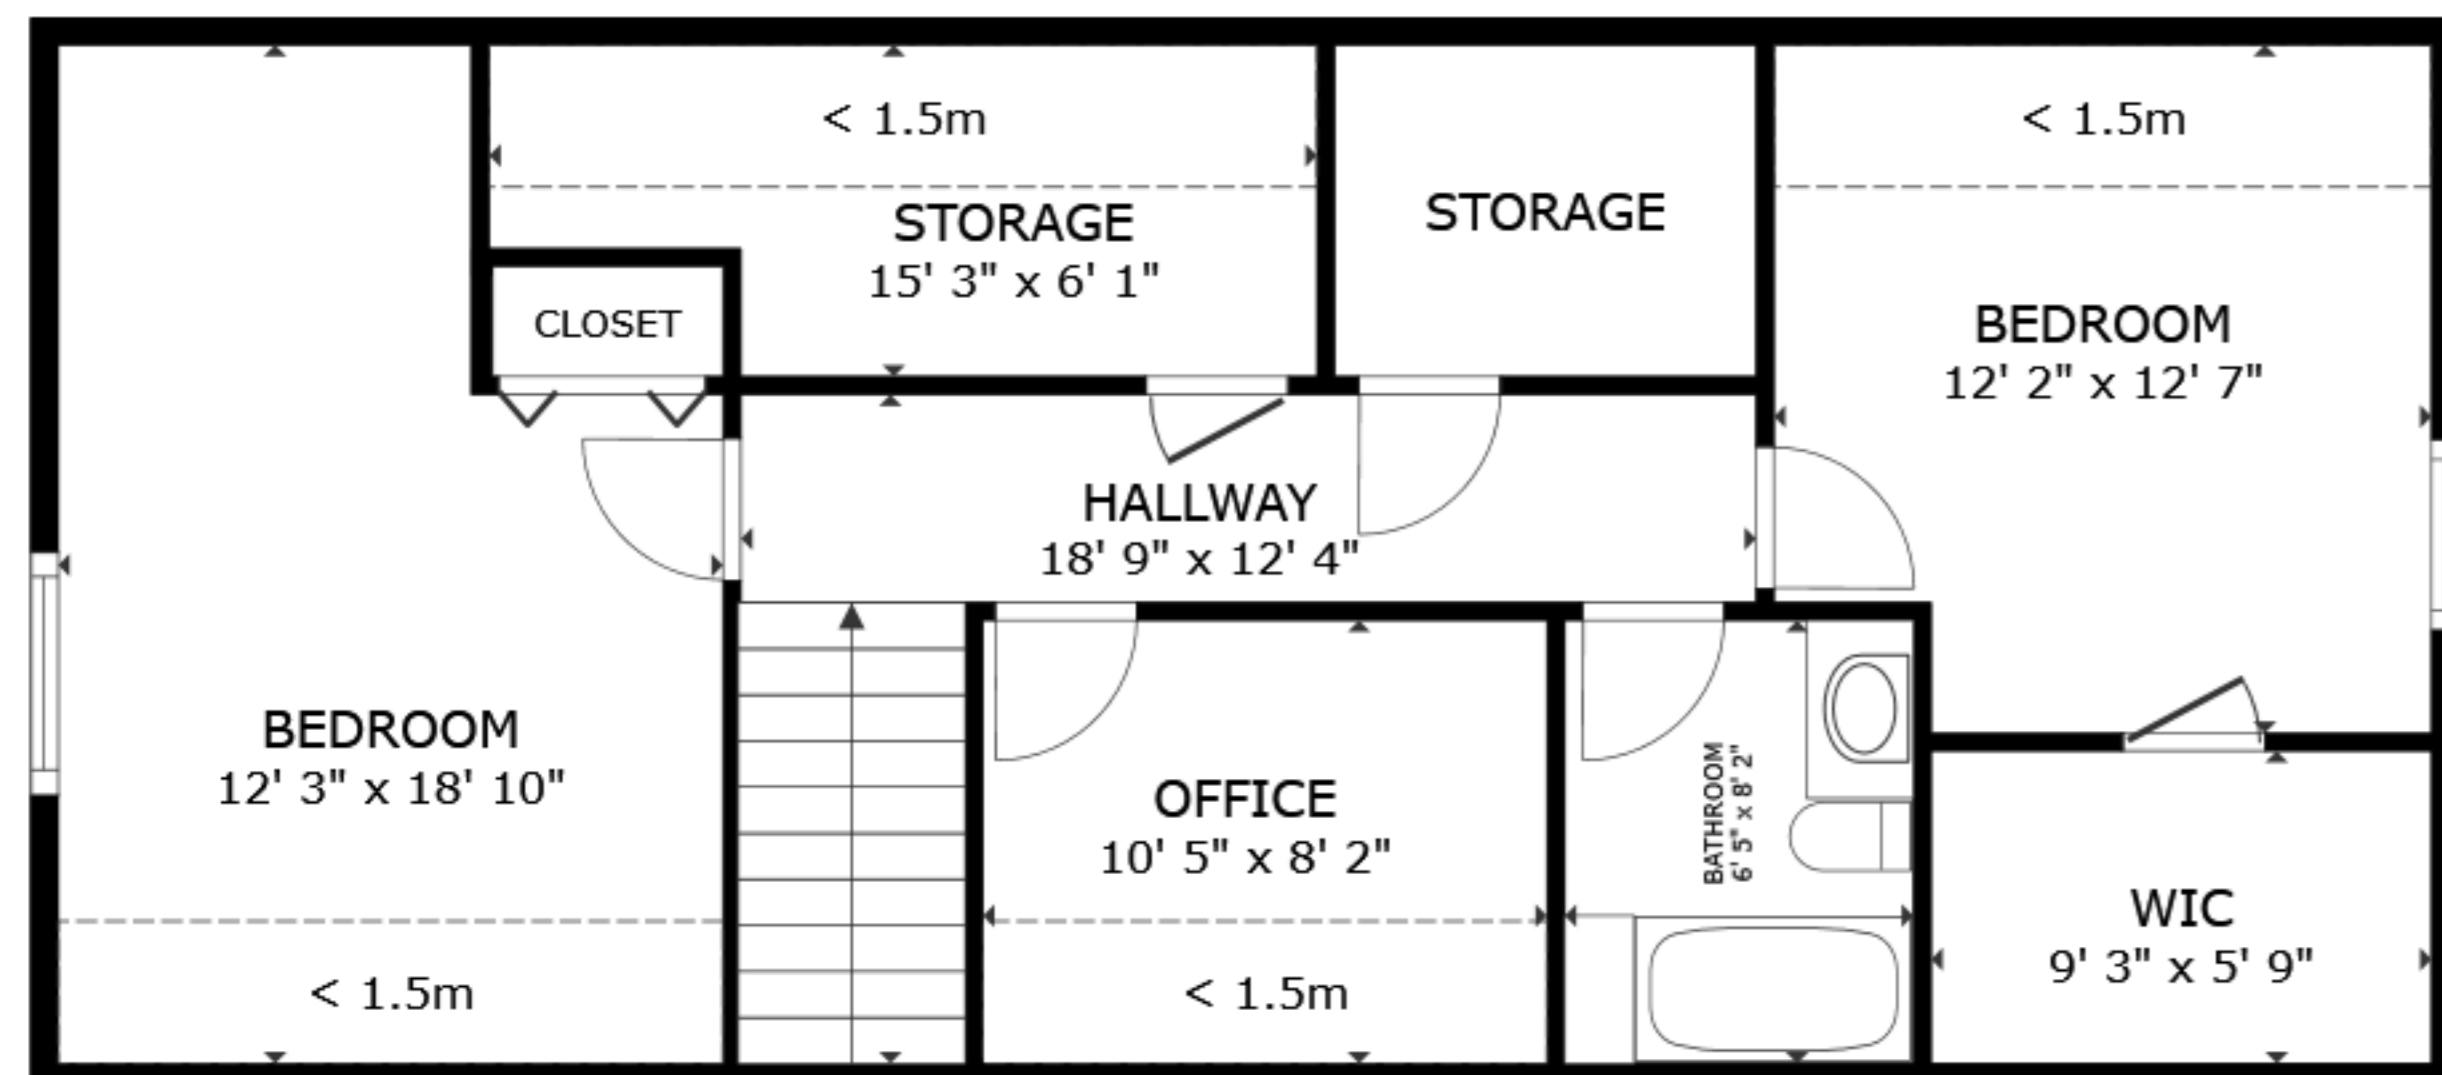

FLOOR 1

FLOOR 2

FLOOR 3

GROSS INTERNAL AREA  
 FLOOR 1 1,163 sq.ft. FLOOR 2 1,377 sq.ft. FLOOR 3 691 sq.ft.  
 EXCLUDED AREAS : REDUCED HEADROOM 131 sq.ft.  
 TOTAL : 3,232 sq.ft.  
 SIZES AND DIMENSIONS ARE APPROXIMATE, ACTUAL MAY VARY.