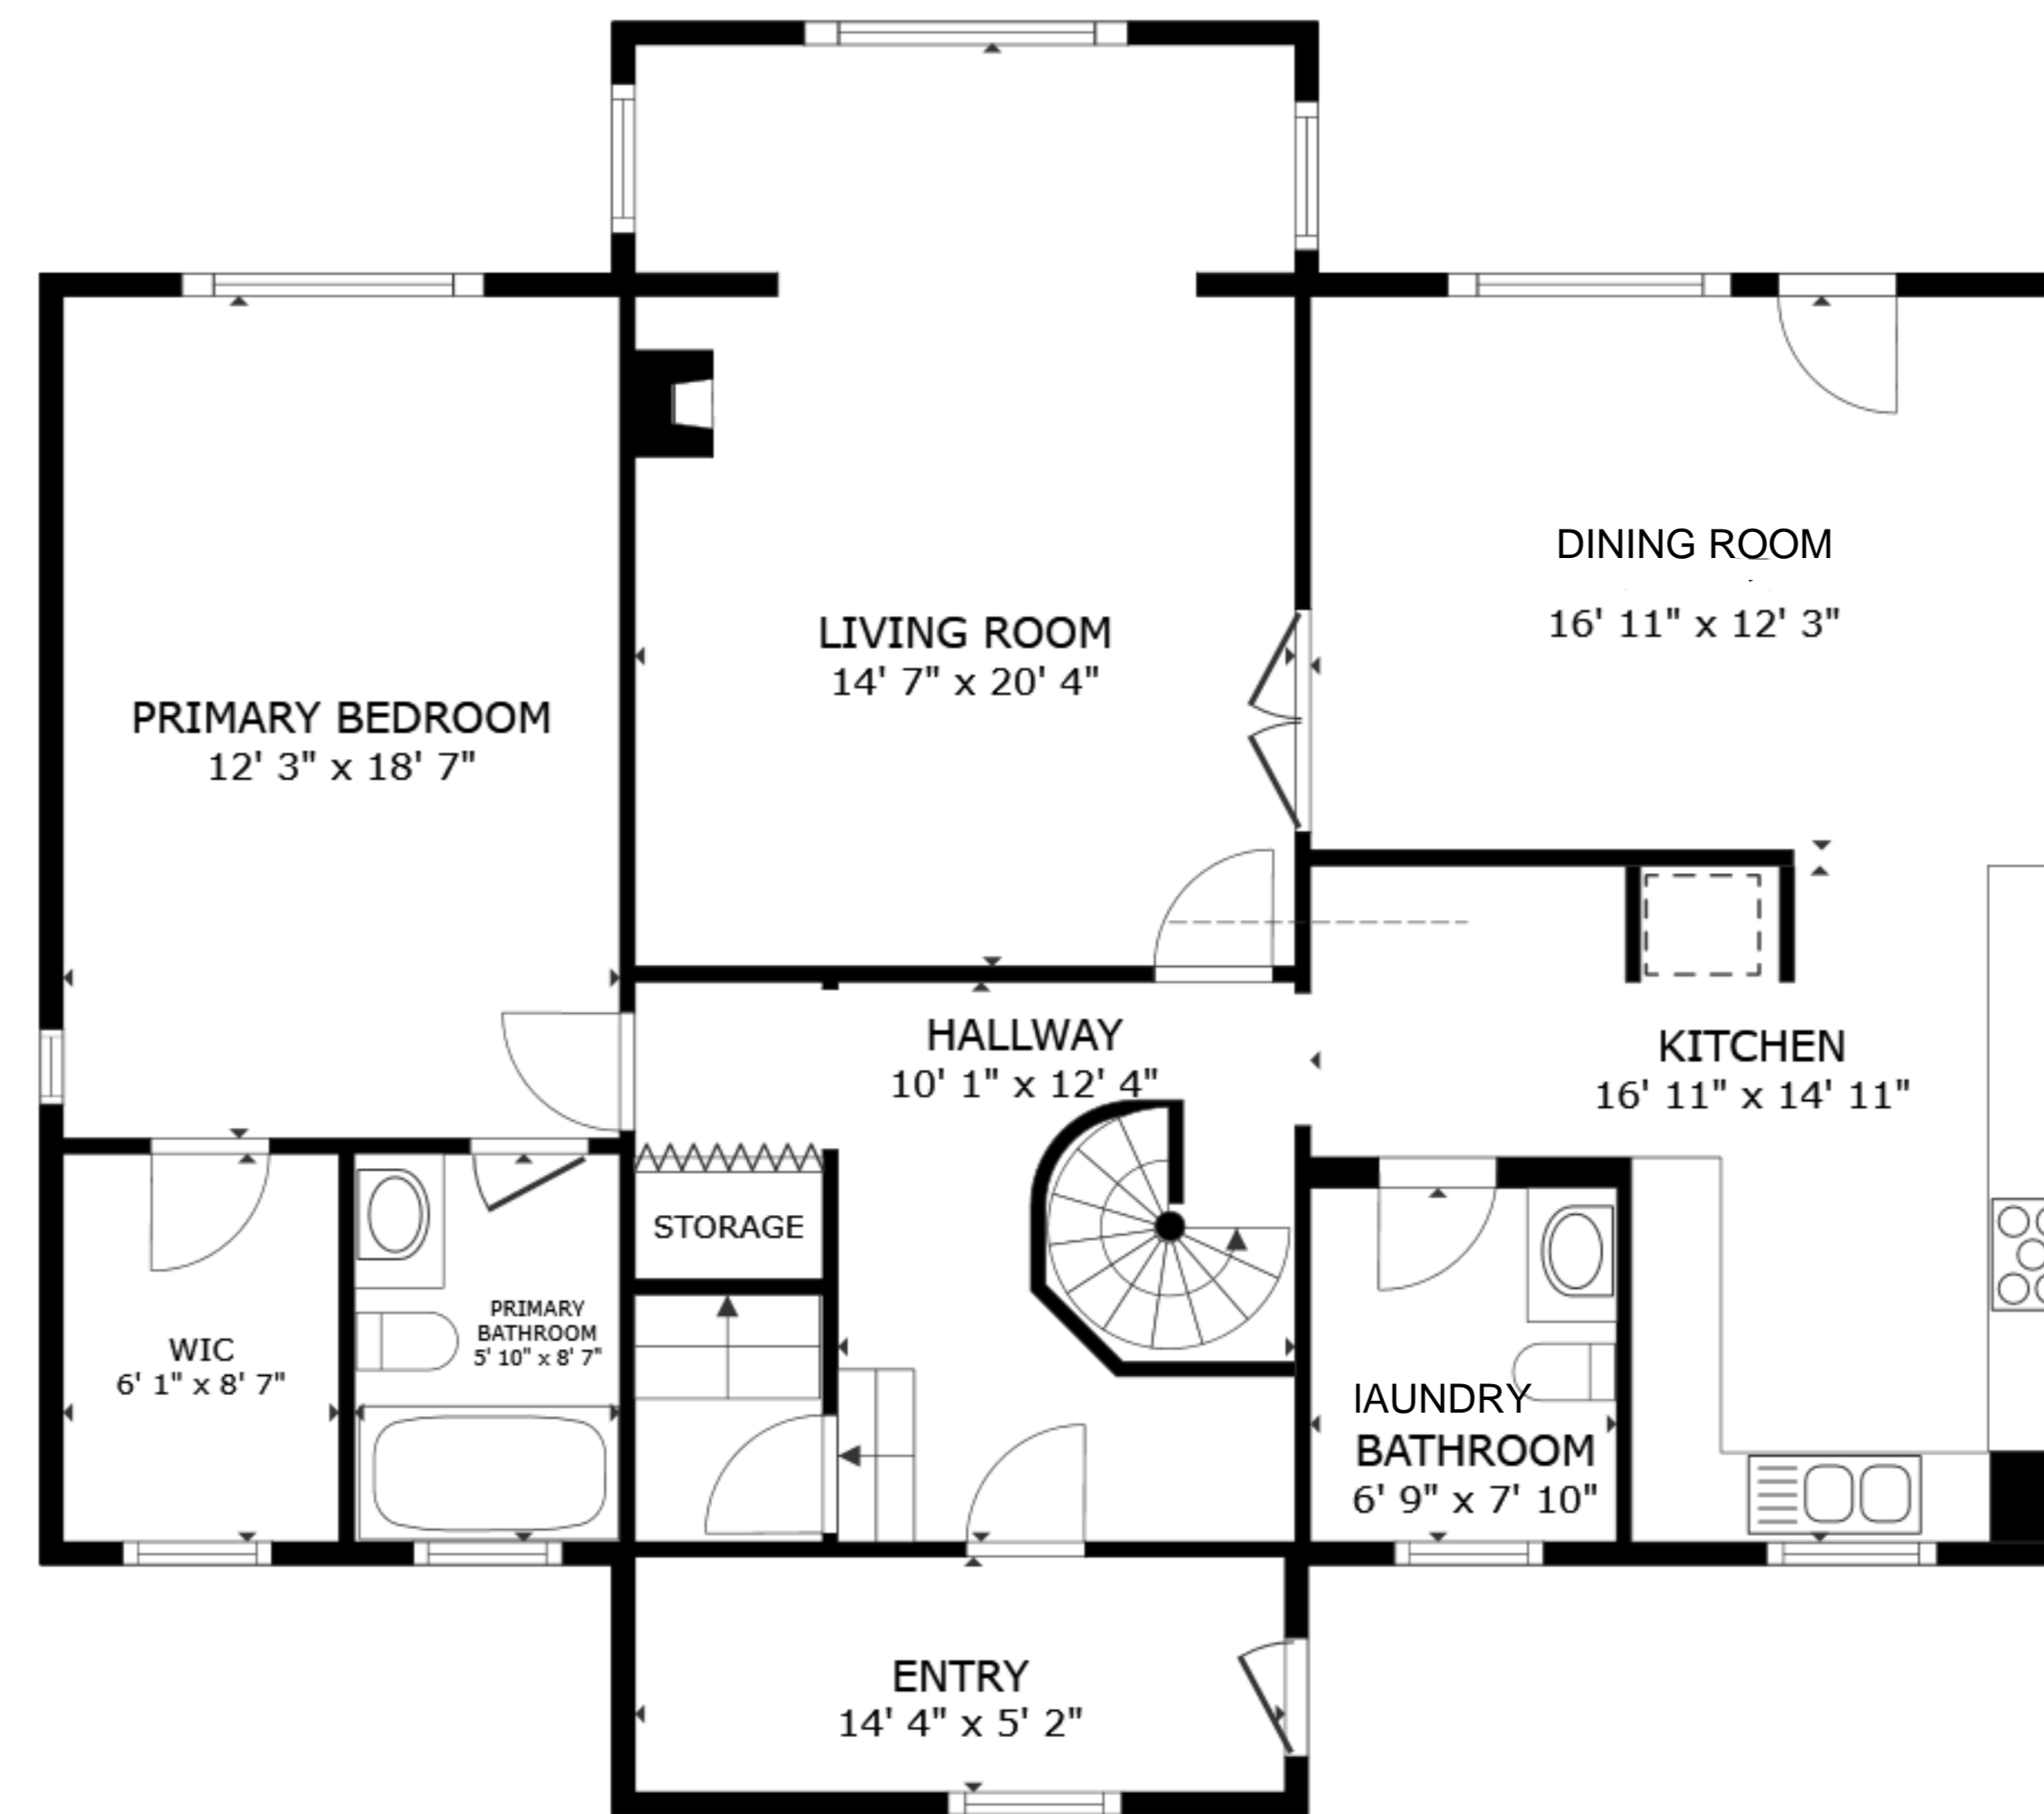

FLOOR 1

FLOOR 2

FLOOR 3

GROSS INTERNAL AREA  
 FLOOR 1 1,163 sq.ft. FLOOR 2 1,377 sq.ft. FLOOR 3 691 sq.ft.  
 EXCLUDED AREAS : REDUCED HEADROOM 131 sq.ft.  
 TOTAL : 3,232 sq.ft.  
 SIZES AND DIMENSIONS ARE APPROXIMATE, ACTUAL MAY VARY.