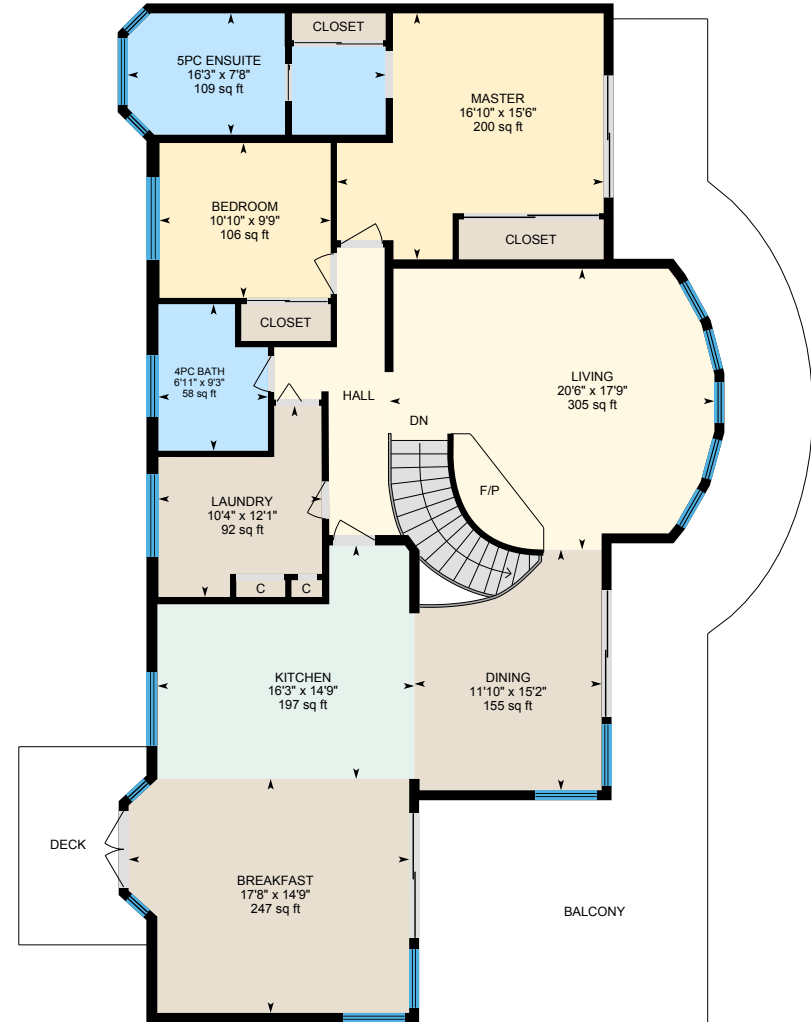

2790 Noyes Rd, Naramata, BC

Entry floor

Main Floor

PREPARED: May, 2020

White regions are excluded from total floor area. All room dimensions and floor areas must be considered approximate and are subject to independent verification. For method of measurement please see <https://youriguide.com/measure/>.