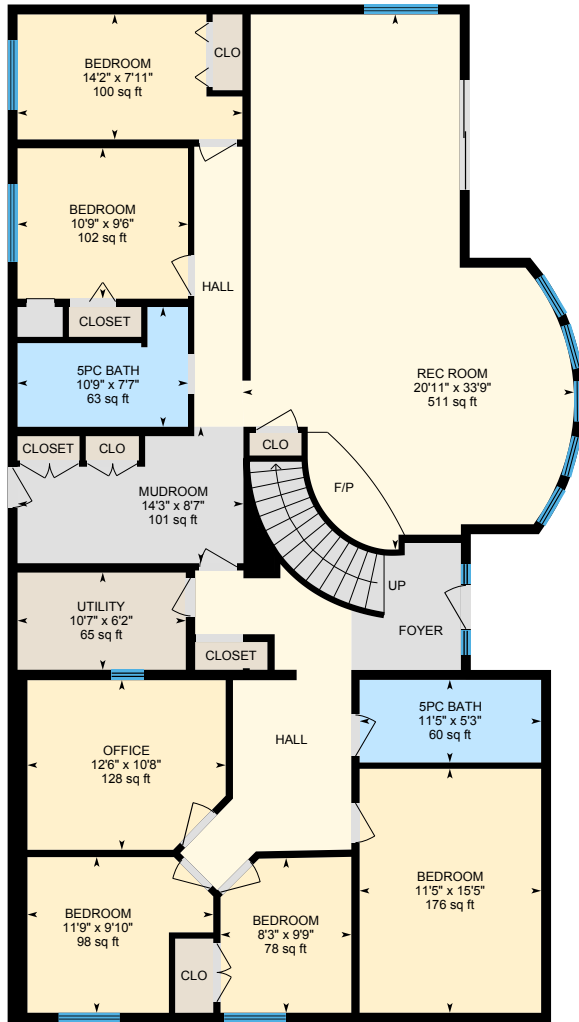

2790 Noyes Rd, Naramata, BC

Entry floor

Main Floor

PREPARED: May, 2020

White regions are excluded from total floor area. All room dimensions and floor areas must be considered approximate and are subject to independent verification. For method of measurement please see <https://youriguide.com/measure/>.