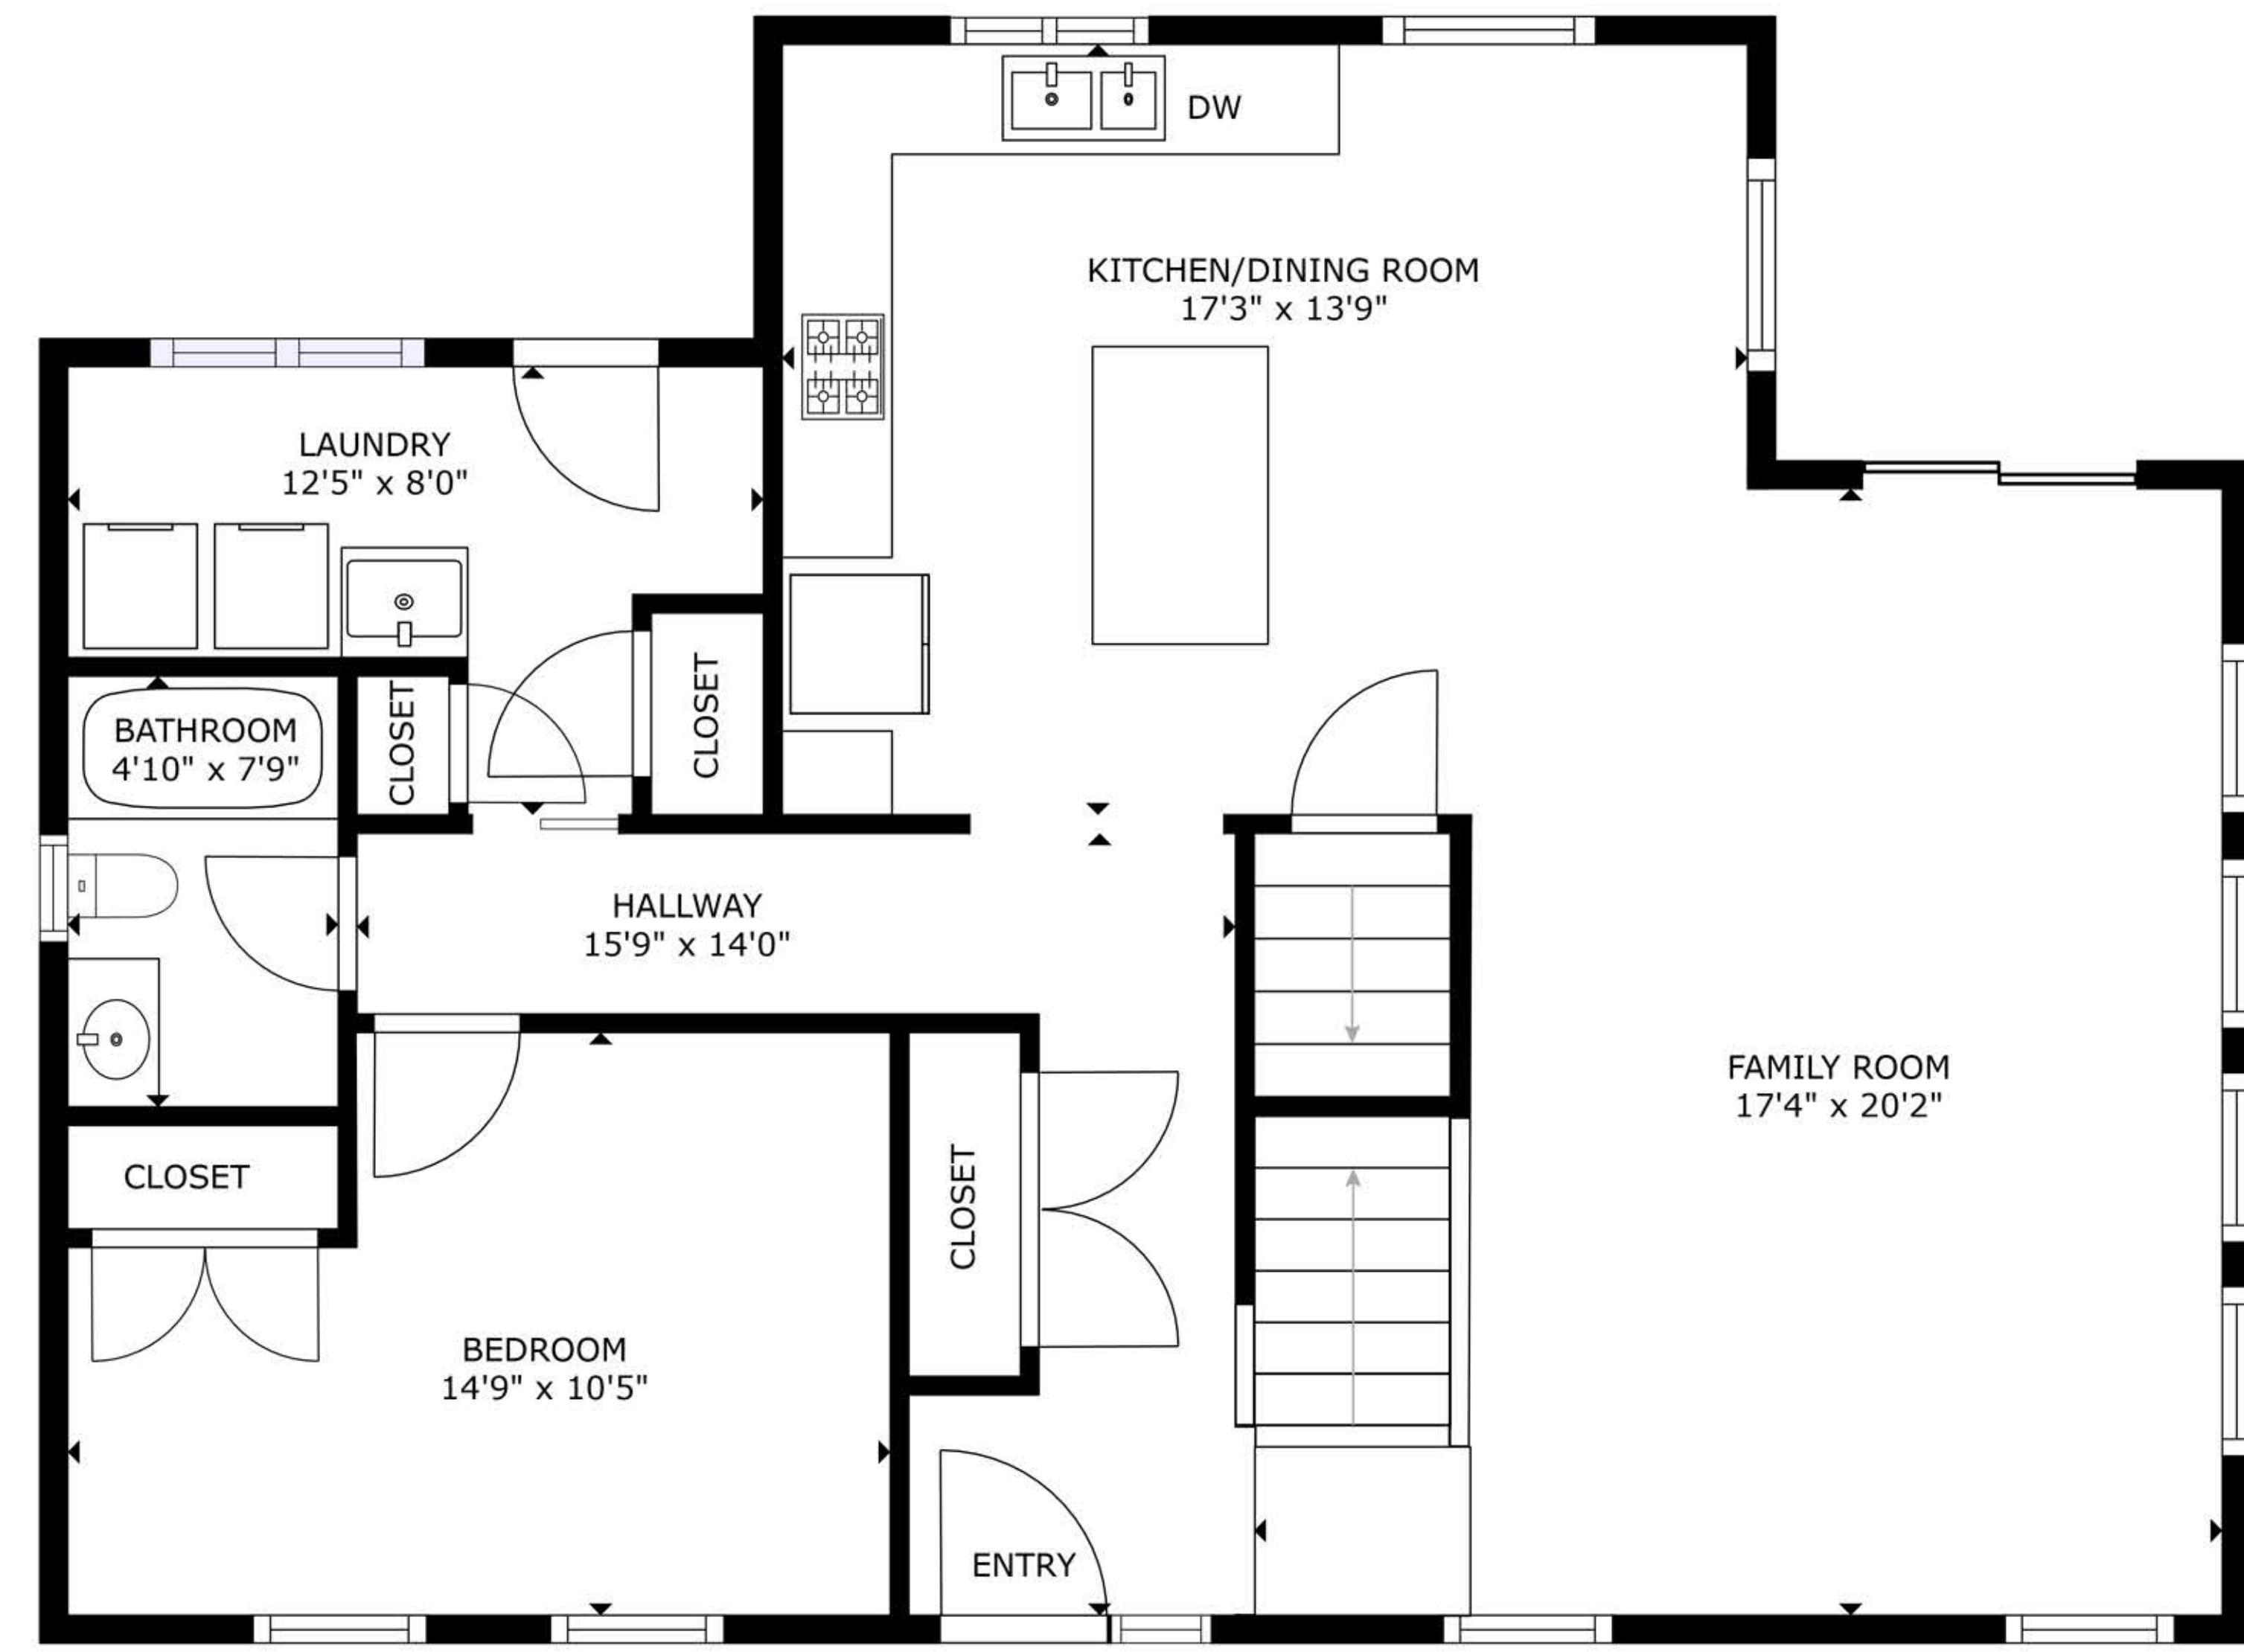

FLOOR 3

FLOOR 1

FLOOR 2

GROSS INTERNAL AREA
 FLOOR 1: 891 sq. ft, FLOOR 2: 942 sq. ft
 FLOOR 3: 789 sq. ft, TOTAL: 2622 sq. ft
 SIZES AND DIMENSIONS ARE APPROXIMATE, ACTUAL MAY VARY.