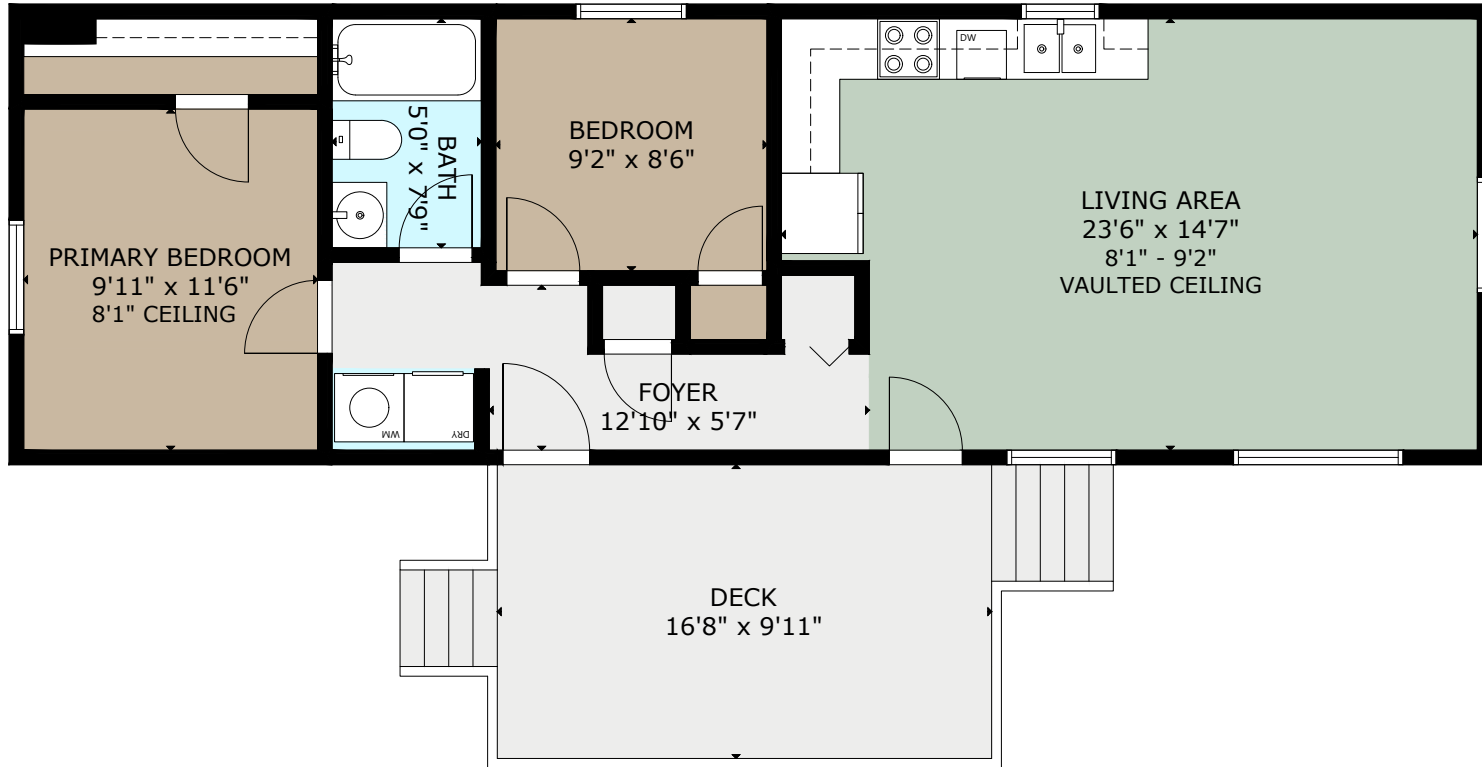

MAIN FLOOR
777 SQ. FT.

12 - 2785 WALLBANK ROAD

	FINISHED	UNFINISHED	DECK / PATIO
MAIN	777	-	165
TOTAL	777	-	165

SIZE AND DIMENSIONS ARE APPROXIMATE, ACTUAL MAY VARY
 PREPARED FOR THE EXCLUSIVE USE OF

JASON FINLAYSON