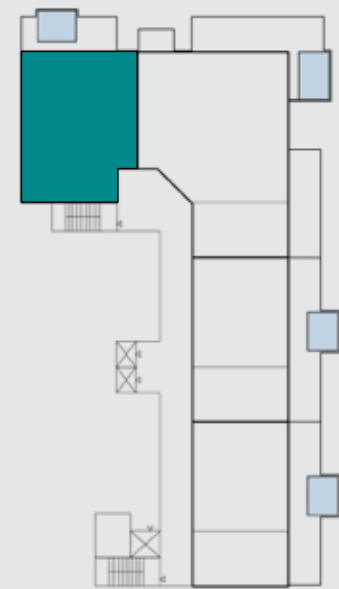

## UNIT B107-108

Level 1

### 2 Bedroom Option C – Type 1

2 Bathrooms  
Lock out (yes)

Interior area 1,420 SF  
Exterior area 272 SF  
Pool 105 SF  
**Total unit area 1,797 SF**

OCEAN VIEW

Kempinski  
Grace Bay

TURKS & CAICOS