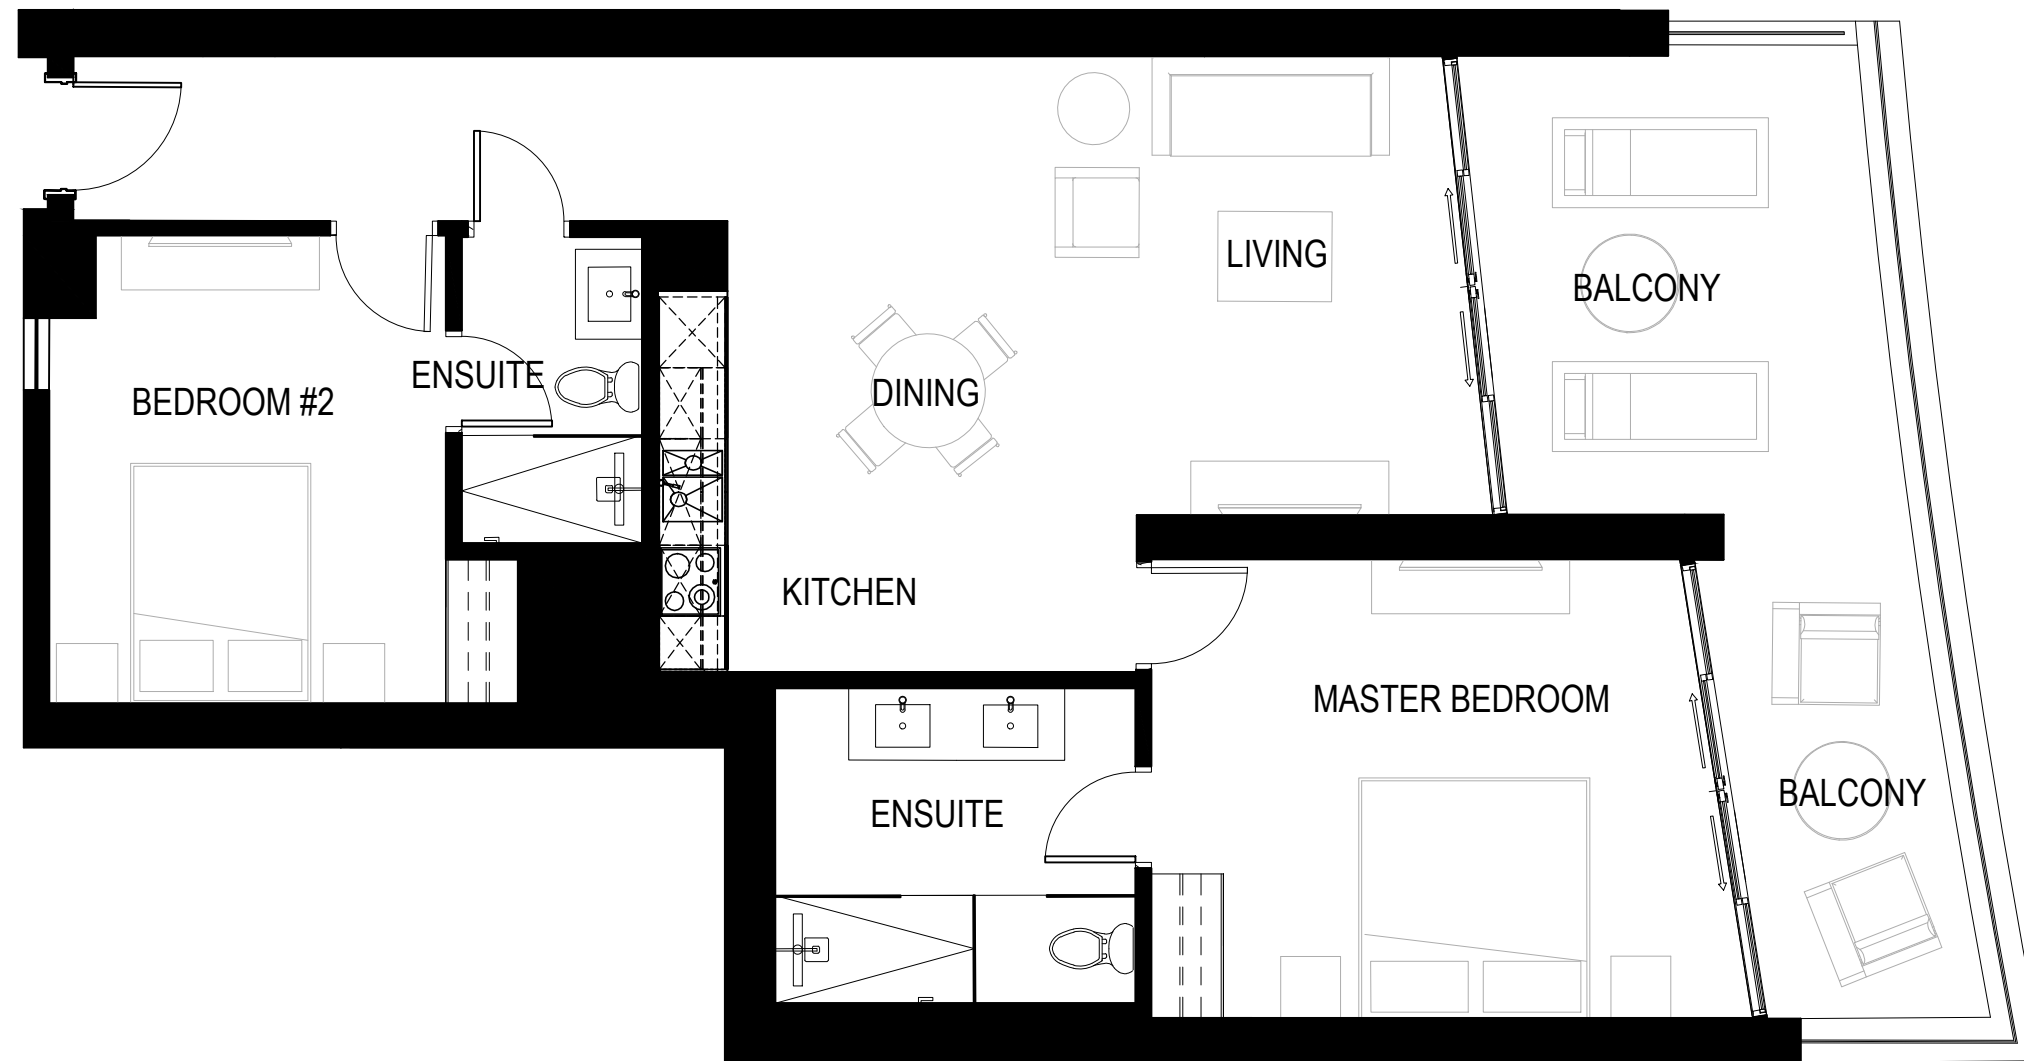

FOR ILLUSTRATIVE PURPOSES ONLY

GOLDWYNN HOTEL AND RESIDENCES

UNIT 206 - Approx. Interior 1,034 SQFT + Approx. Balcony 272 SQFT

THE RESIDENCES AT
**GOLD
WYNN**