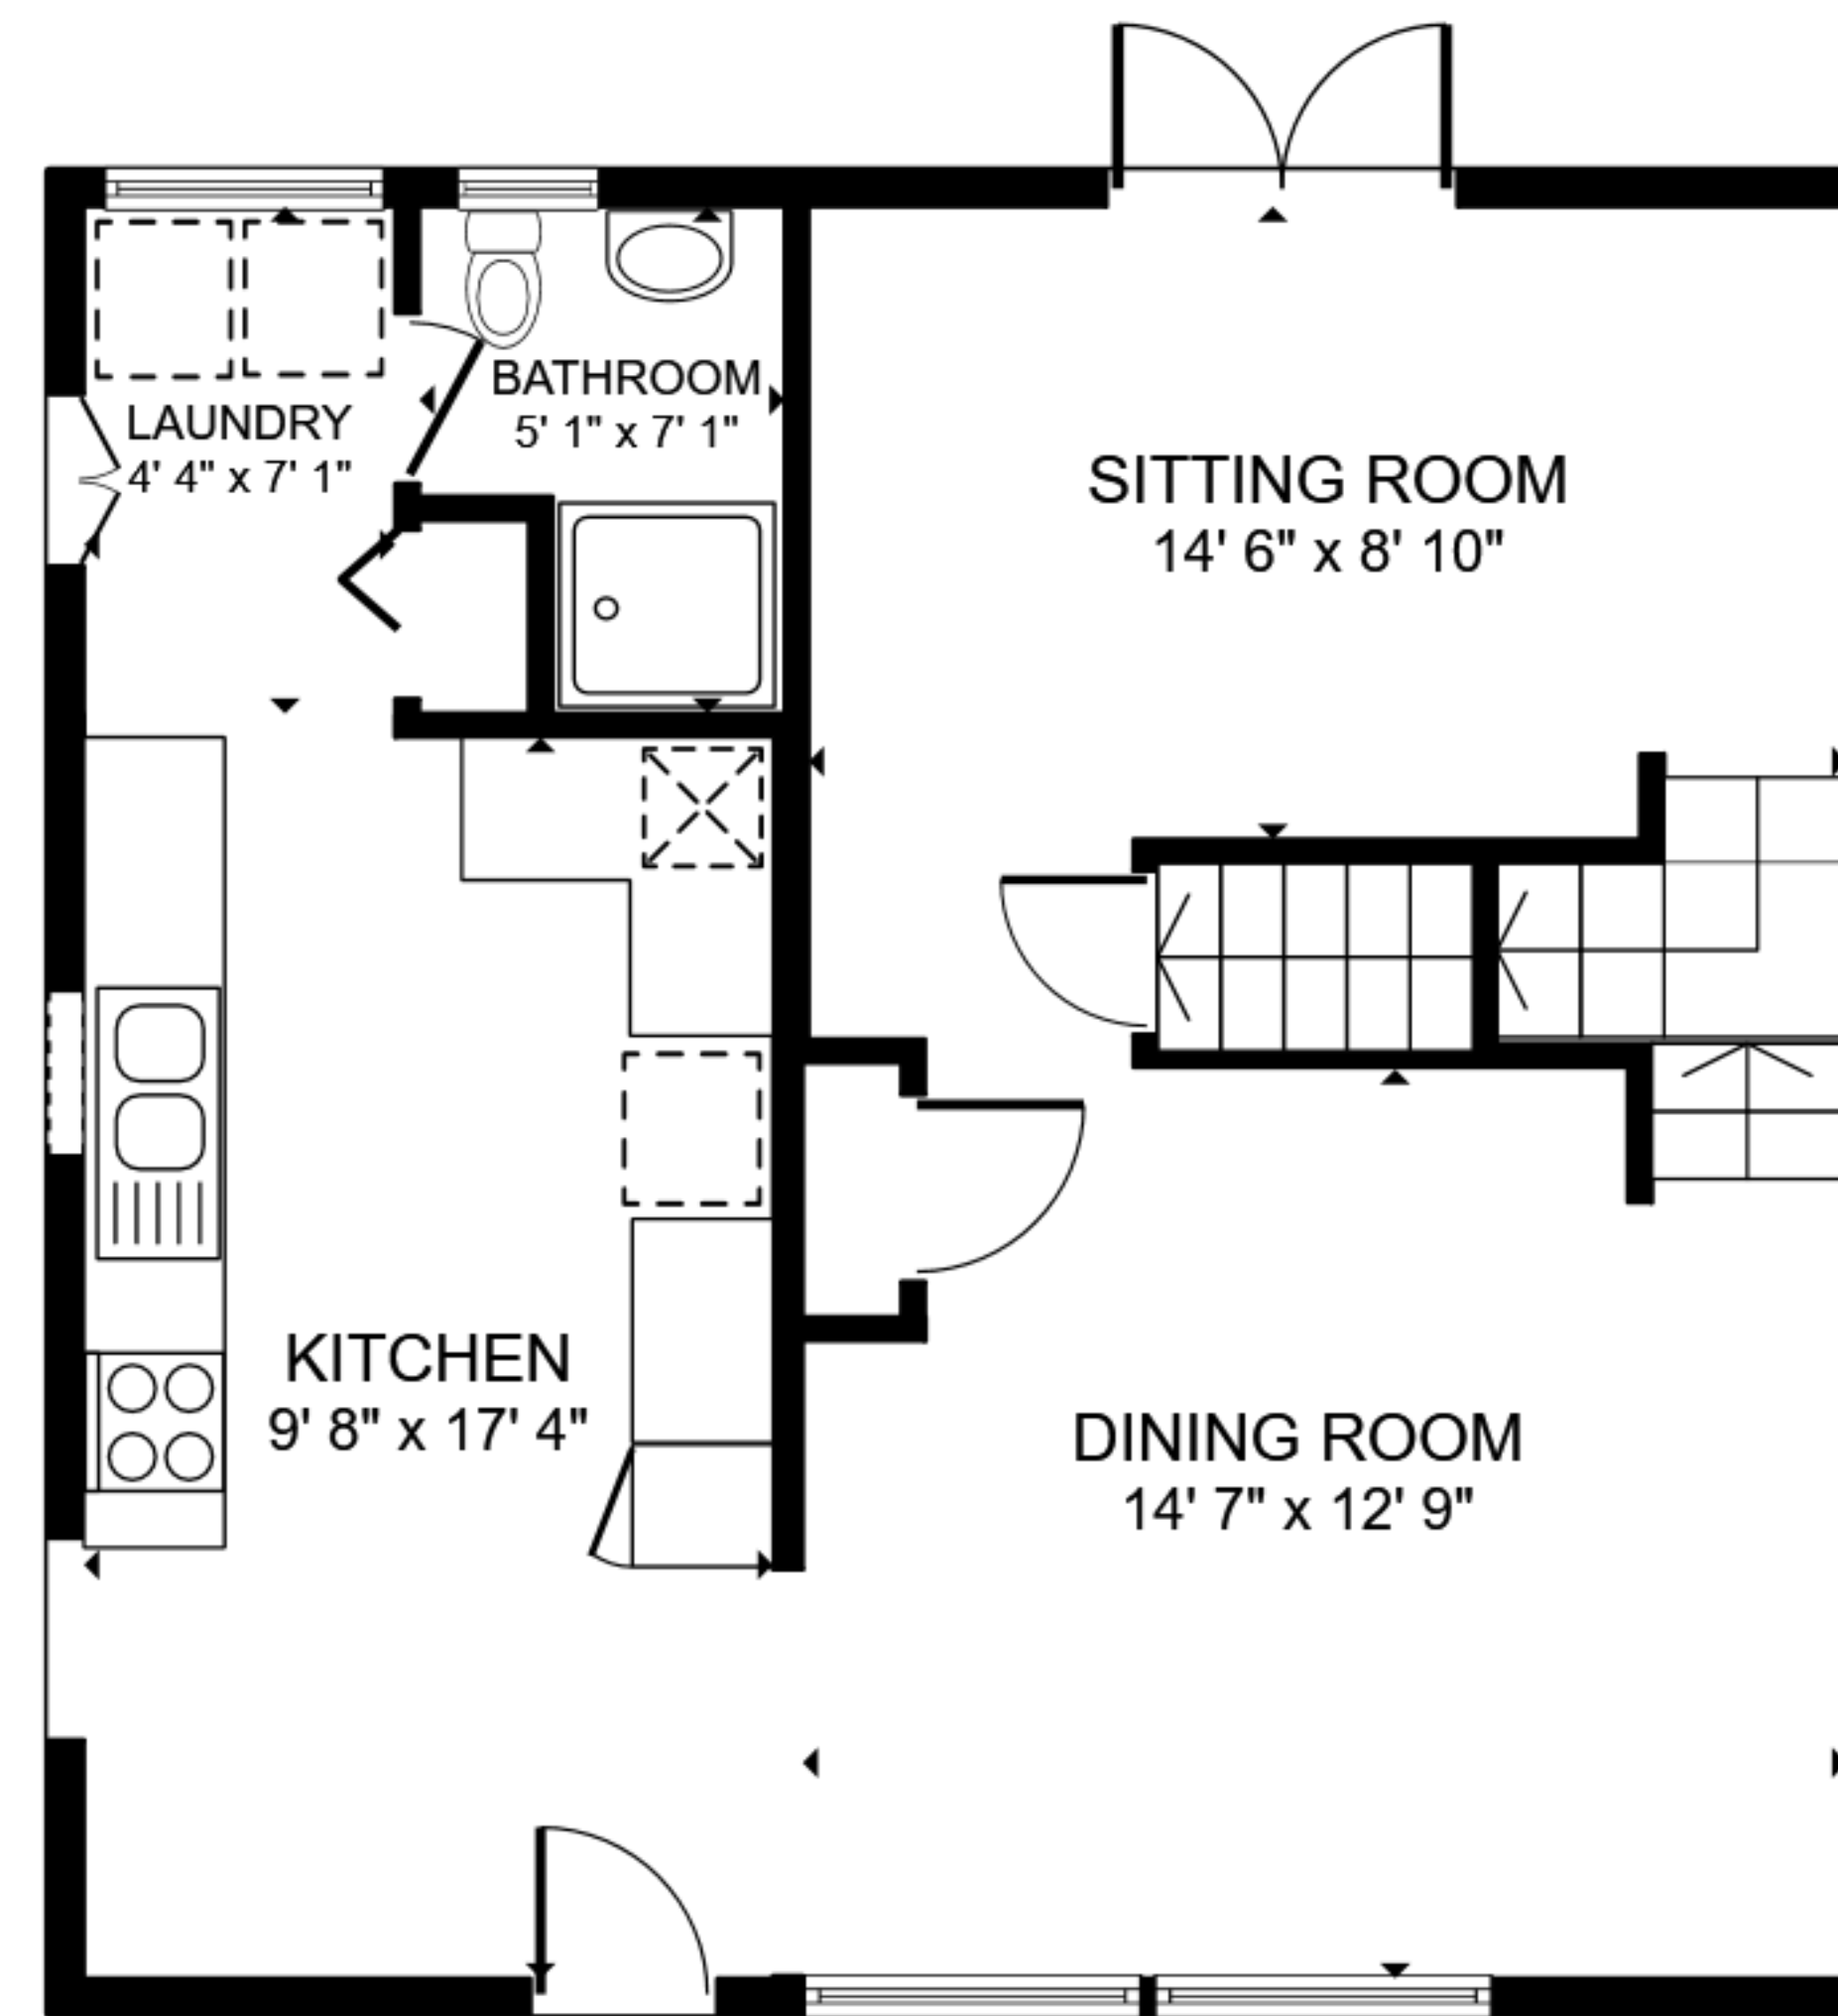

FLOOR 1

FLOOR 2

FLOOR 3

FLOOR 4

GROSS INTERNAL AREA  
 FLOOR 1 614 sq.ft. FLOOR 2 306 sq.ft. FLOOR 3 611 sq.ft. FLOOR 4 532 sq.ft.  
 EXCLUDED AREAS : REDUCED HEADROOM 78 sq.ft.  
 TOTAL : 2,063 sq.ft.  
 SIZES AND DIMENSIONS ARE APPROXIMATE, ACTUAL MAY VARY.