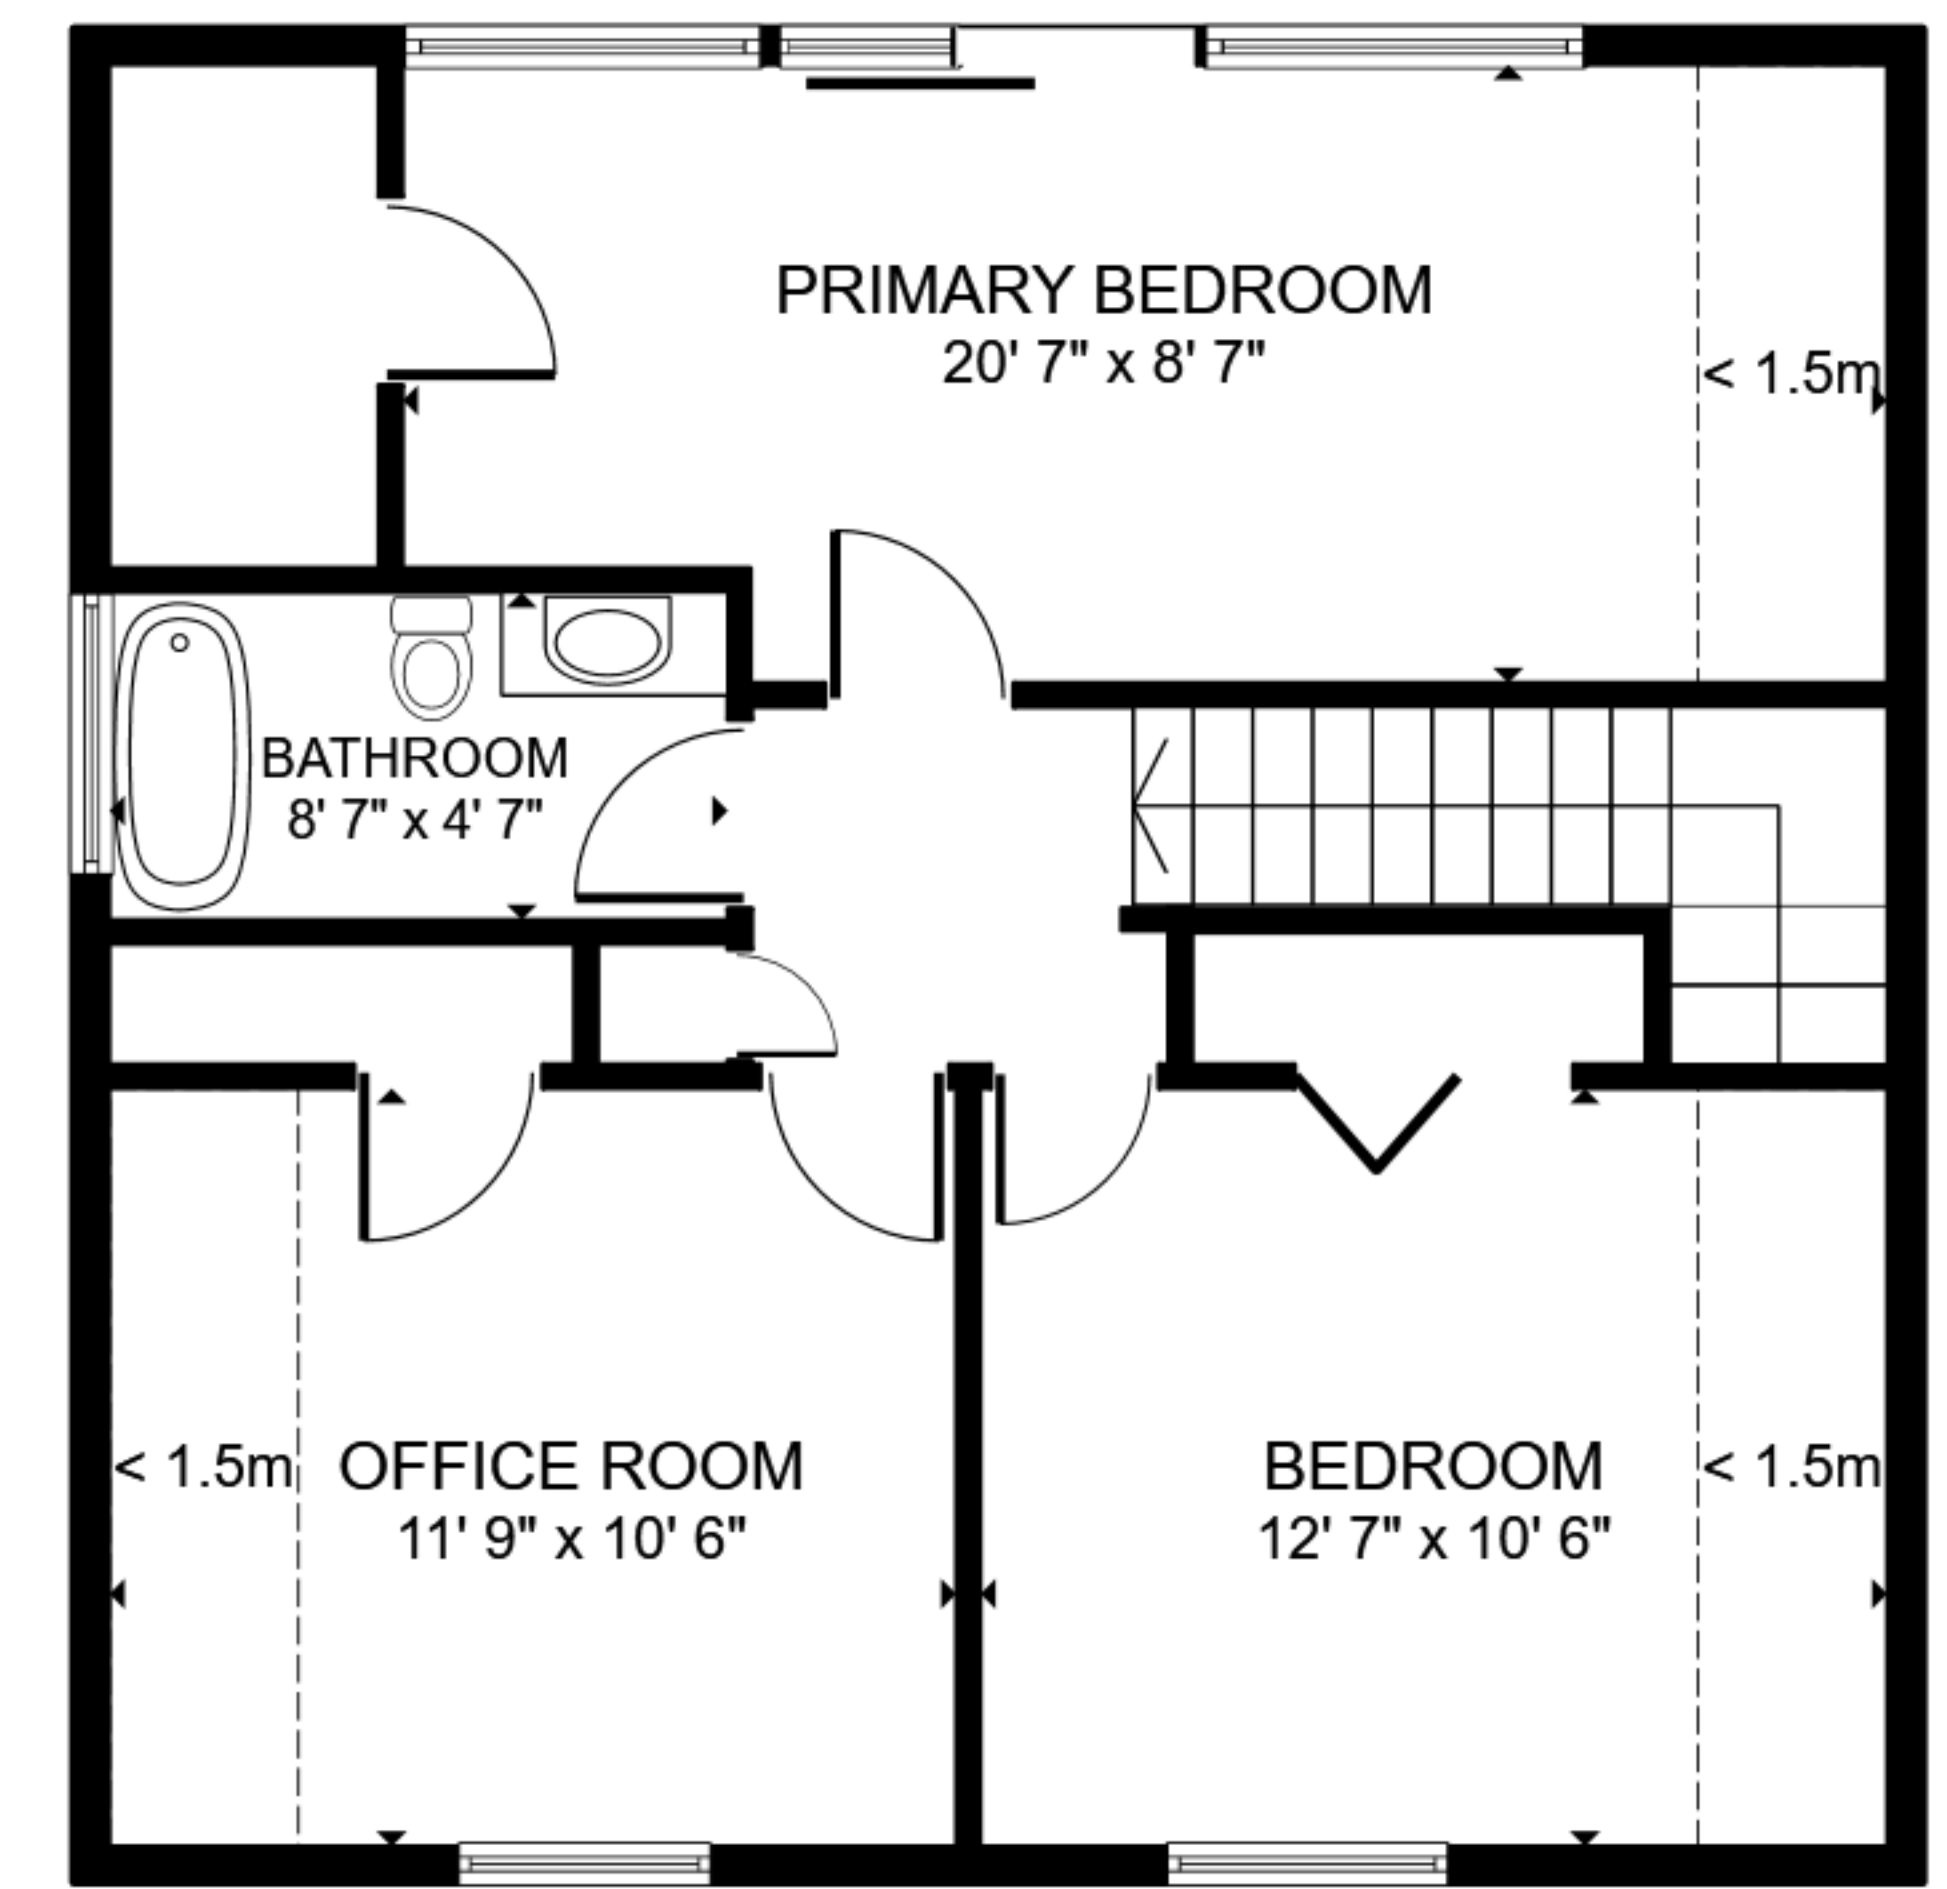

FLOOR 1

FLOOR 2

FLOOR 3

FLOOR 4

GROSS INTERNAL AREA  
 FLOOR 1 614 sq.ft. FLOOR 2 306 sq.ft. FLOOR 3 611 sq.ft. FLOOR 4 532 sq.ft.  
 EXCLUDED AREAS : REDUCED HEADROOM 78 sq.ft.  
 TOTAL : 2,063 sq.ft.  
 SIZES AND DIMENSIONS ARE APPROXIMATE, ACTUAL MAY VARY.