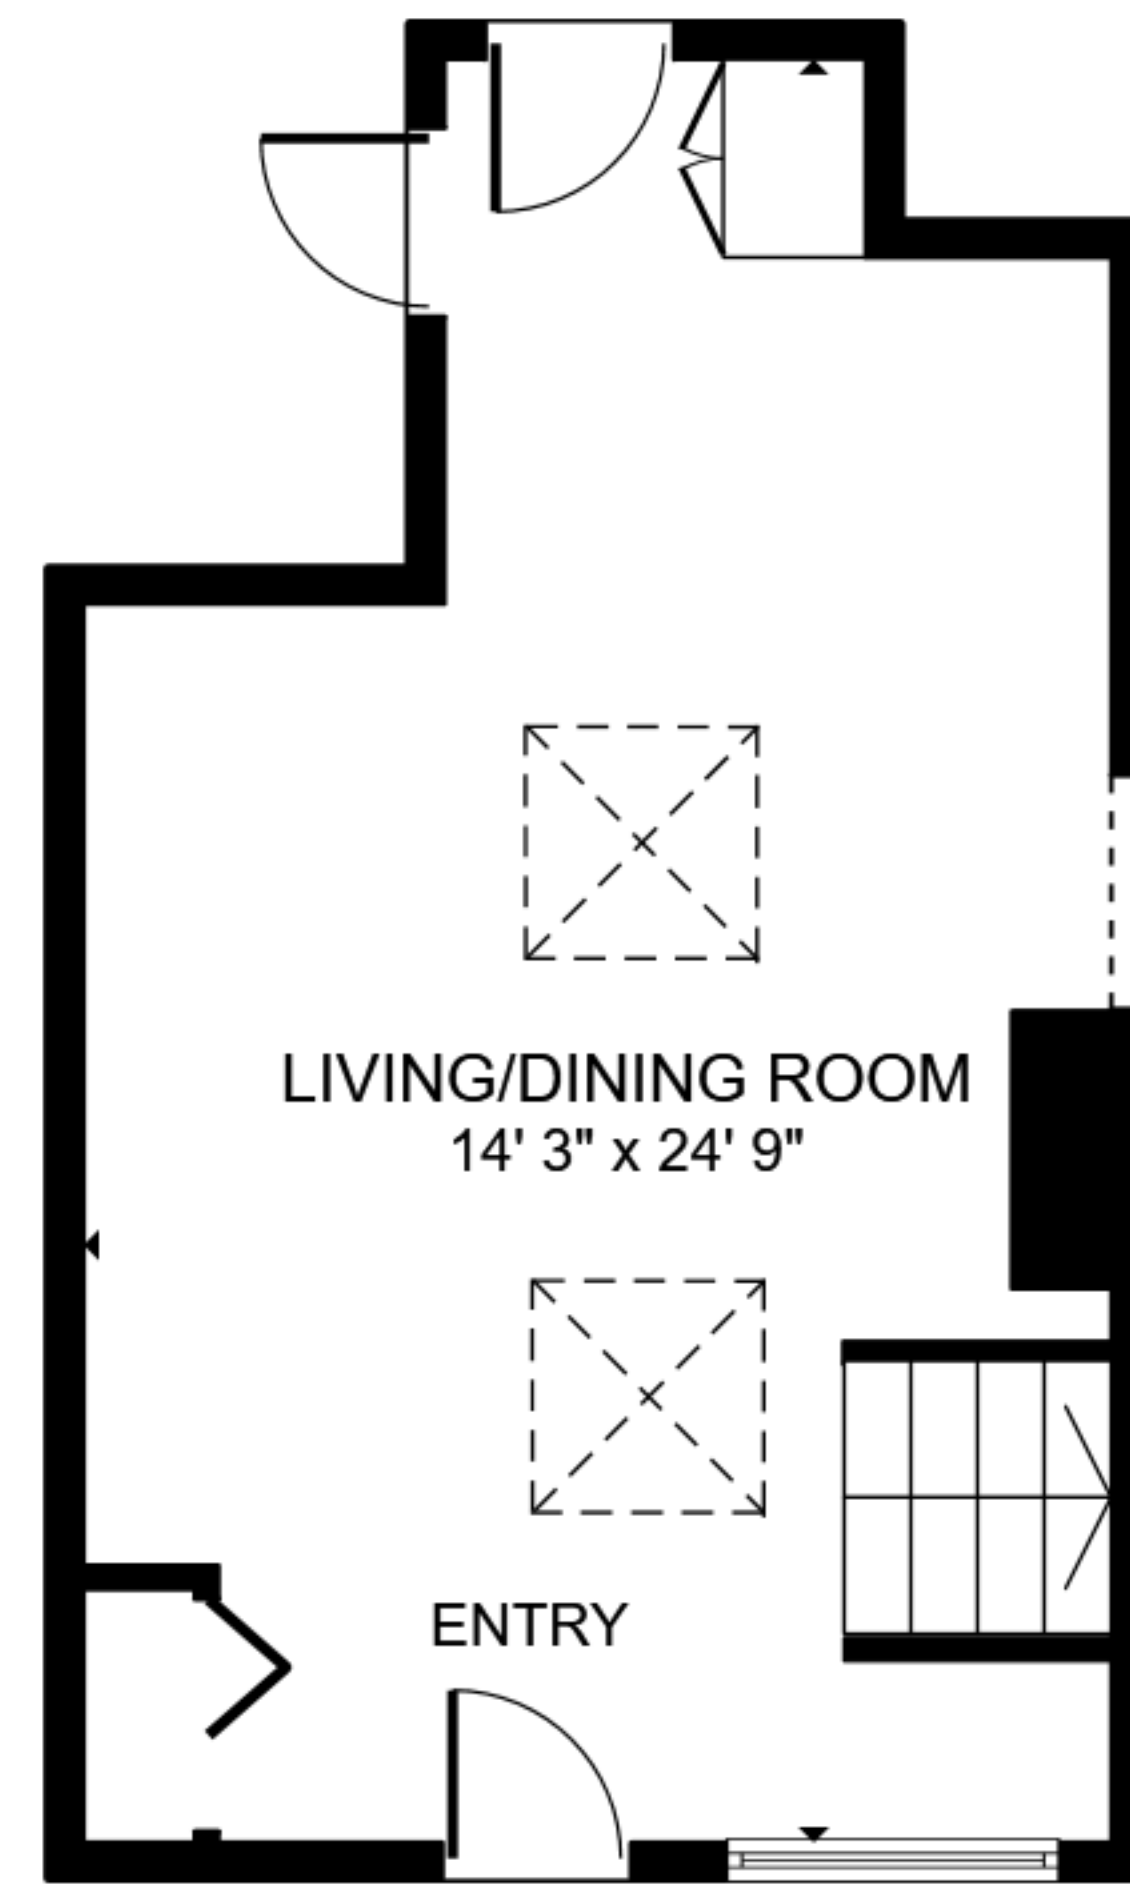

FLOOR 1

FLOOR 2

FLOOR 3

FLOOR 4

GROSS INTERNAL AREA  
 FLOOR 1 614 sq.ft. FLOOR 2 306 sq.ft. FLOOR 3 611 sq.ft. FLOOR 4 532 sq.ft.  
 EXCLUDED AREAS : REDUCED HEADROOM 78 sq.ft.  
 TOTAL : 2,063 sq.ft.  
 SIZES AND DIMENSIONS ARE APPROXIMATE, ACTUAL MAY VARY.