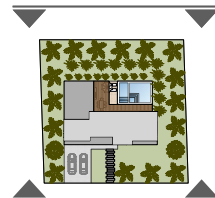

In addition, you can see a working station and a laundry.

Exterior Area + 2 Parking Lots

LEEWARD RESERVE

EMERALD HOUSE
FIRST FLOOR-PLAN
MONITOR

EMERALD HOUSE

MAIN HOUSE - 1,687.06 sq ft.

- FIRST FLOOR AMENITIES
- Living Room
 - Dining Room
 - Kitchen
 - Master Bedroom
 - Exterior Living
 - Pool

FIRST ARCHITECTURAL FLOOR PLAN
Esc. 1:150

LEEWARD RESERVE

EMERALD HOUSE
SECOND FLOOR-PLAN
MONITOR

EMERALD HOUSE

MAIN HOUSE - 1,339.20 sq ft.

- SECOND FLOOR AMENITIES
- Three Master Bedroom
 - Laundry
 - Linen Closet
 - Working space

SECOND ARCHITECTURAL FLOOR PLAN
Esc. 1:150

EMERALD HOUSE
ELEVATIONS

LEEWARD RESERVE

RUNAWAY
FRONT ELEVATION

RUNAWAY
REAR ELEVATION

MONITOR

EMERALD HOUSE
ELEVATIONS

LEeward

RESERVE

RUNAWAY
RIGHT SIDE ELEVATION

RUNAWAY
LEFT SIDE ELEVATION

MONITOR

LONGITUDINAL SECTION A-A'

CROSS SECTION B-B'

MONITOR

EMERALD HOUSE
ISOMETRIC VIEWS