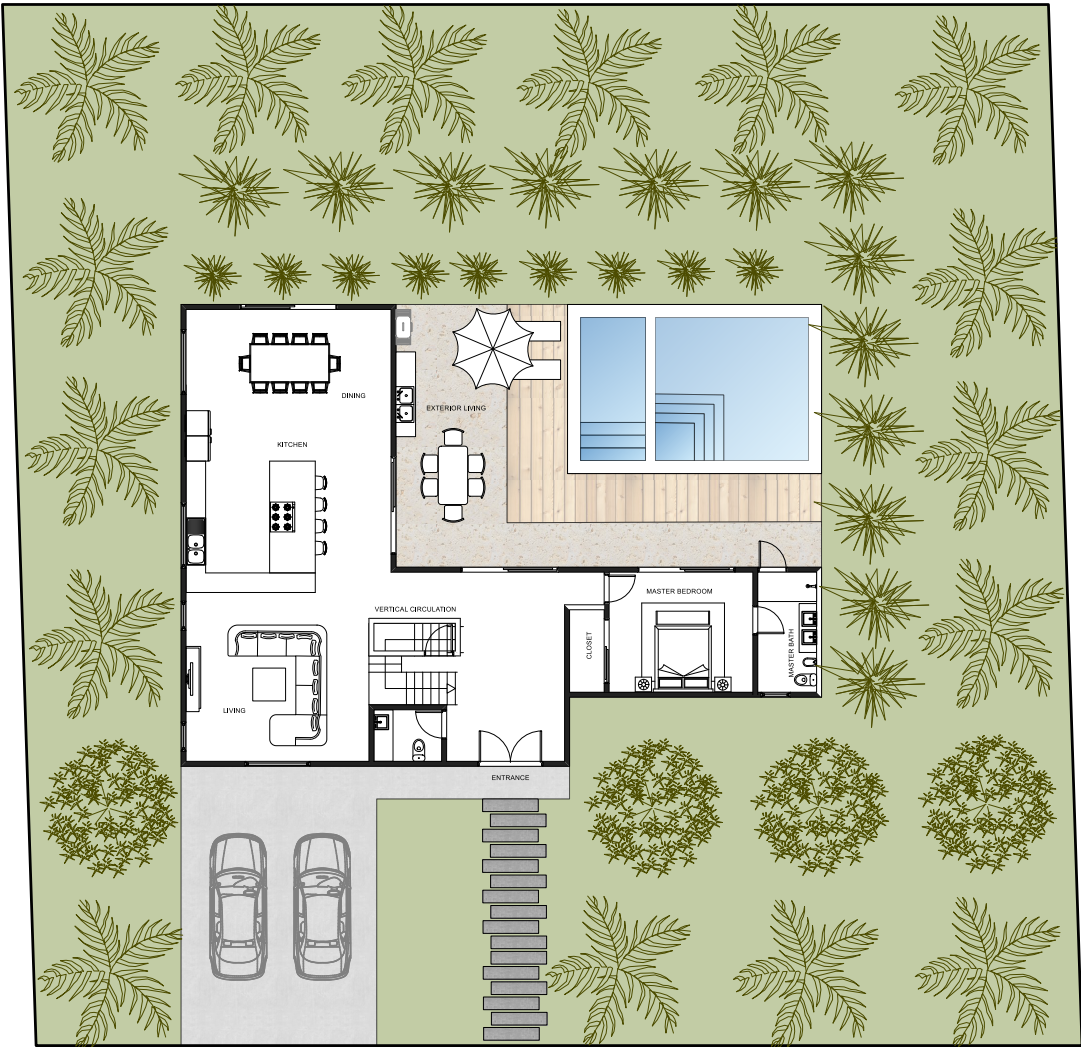

Emerald House

LEEWARD
RESERVE

The Emerald House is designed especially for the enjoyment of the user through its modern and contemporary intention.

Its areas are distributed between two levels, from the main entrance the spaces are very open and high ceilings. The recreation areas such as the kitchen, the living room and the dining room are proposed to interact with each other in order to achieve a good use of the spaces of all the users of the house. Also in the first level we have the main bedroom equipped with a spacious bathroom and walking closet with exterior views but considering the privacy.

Additional to this, you can see from inside all the spaces outdoors. As the warm jacuzzi and the pool to enjoy with a seating and bbq area.

In the second level taking the stairs, we have two bedrooms with bathroom and walking closet and a master bedroom that includes a balcony to enjoy the sunrise and the Caribbean Breeze.

In addition, you can see a working station and a laundry.

Exterior Area + 2 Parking Lots

LEEWARD RESERVE

EMERALD HOUSE
FIRST FLOOR-PLAN
MONITOR

EMERALD HOUSE

MAIN HOUSE - 1,687.06 sq ft.

- FIRST FLOOR AMENITIES
- Living Room
 - Dining Room
 - Kitchen
 - Master Bedroom
 - Exterior Living
 - Pool

FIRST ARCHITECTURAL FLOOR PLAN
Esc. 1:150

LEEWARD RESERVE

EMERALD HOUSE
SECOND FLOOR-PLAN
MONITOR

EMERALD HOUSE

MAIN HOUSE - 1,339.20 sq ft.

- SECOND FLOOR AMENITIES
- Three Master Bedroom
 - Laundry
 - Linen Closet
 - Working space