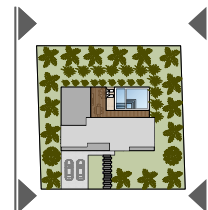

In addition, you can see a working station and a laundry.

Exterior Area + 2 Parking Lots

LEEWARD RESERVE

EMERALD HOUSE
FIRST FLOOR-PLAN
MONITOR

EMERALD HOUSE

MAIN HOUSE - 1,687.06 sq ft.

- FIRST FLOOR AMENITIES
- Living Room
 - Dining Room
 - Kitchen
 - Master Bedroom
 - Exterior Living
 - Pool

FIRST ARCHITECTURAL FLOOR PLAN
Esc. 1:150

LEEWARD RESERVE

EMERALD HOUSE
SECOND FLOOR-PLAN
MONITOR

EMERALD HOUSE

MAIN HOUSE - 1,339.20 sq ft.

- SECOND FLOOR AMENITIES
- Three Master Bedroom
 - Laundry
 - Linen Closet
 - Working space

SECOND ARCHITECTURAL FLOOR PLAN
Esc. 1:150

EMERALD HOUSE
ELEVATIONS

LEEWARD RESERVE

RUNAWAY
FRONT ELEVATION

RUNAWAY
REAR ELEVATION

MONITOR

EMERALD HOUSE
ELEVATIONS

LEeward

RESERVE

RUNAWAY
RIGHT SIDE ELEVATION

RUNAWAY
LEFT SIDE ELEVATION

MONITOR

LONGITUDINAL SECTION A-A'

CROSS SECTION B-B'

MONITOR

EMERALD HOUSE
ISOMETRIC VIEWS