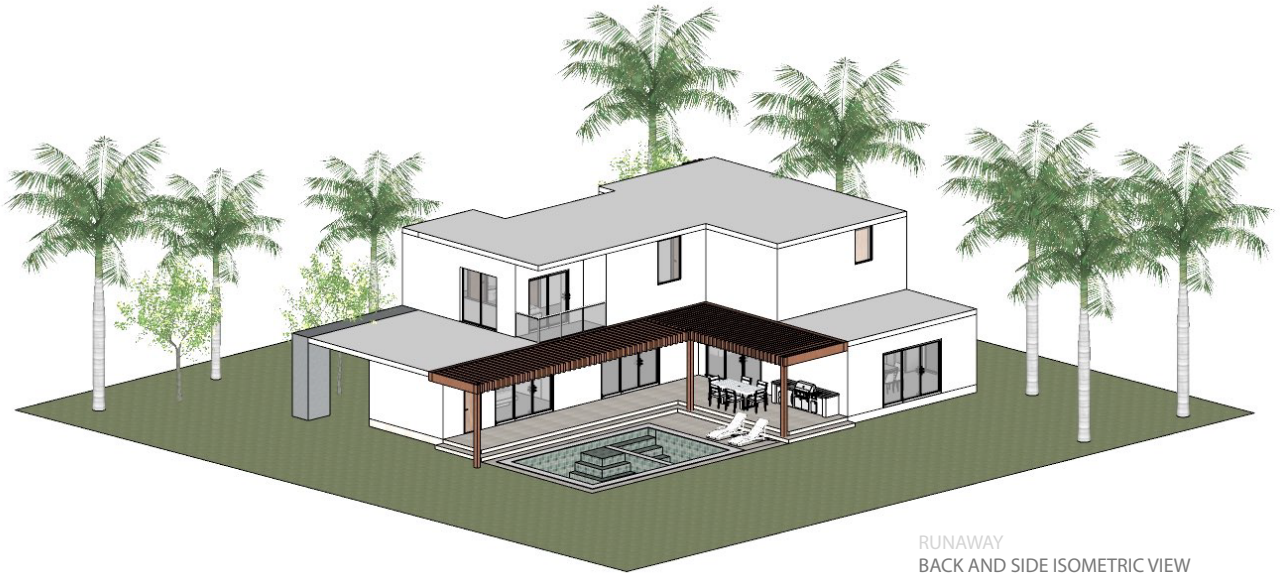

Emerald House

LEEWARD
RESERVE

The Emerald House is designed especially for the enjoyment of the user through its modern and contemporary intention.

Its areas are distributed between two levels, from the main entrance the spaces are very open and high ceilings. The recreation areas such as the kitchen, the living room and the dining room are proposed to interact with each other in order to achieve a good use of the spaces of all the users of the house. Also in the first level we have the main bedroom equipped with a spacious bathroom and walking closet with exterior views but considering the privacy.

Additional to this, you can see from inside all the spaces outdoors. As the warm jacuzzi and the pool to enjoy with a seating and bbq area.

In the second level taking the stairs, we have two bedrooms with bathroom and walking closet and a master bedroom that includes a balcony to enjoy the sunrise and the Caribbean Breeze.

RESERVE

RUNAWAY
RIGHT SIDE ELEVATION

RUNAWAY
LEFT SIDE ELEVATION

MONITOR

LONGITUDINAL SECTION A-A'

CROSS SECTION B-B'

MONITOR

EMERALD HOUSE
ISOMETRIC VIEWS

LEEWARD RESERVE

RUNAWAY
FRONT AND SIDE ISOMETRIC VIEW

RUNAWAY
BACK AND SIDE ISOMETRIC VIEW