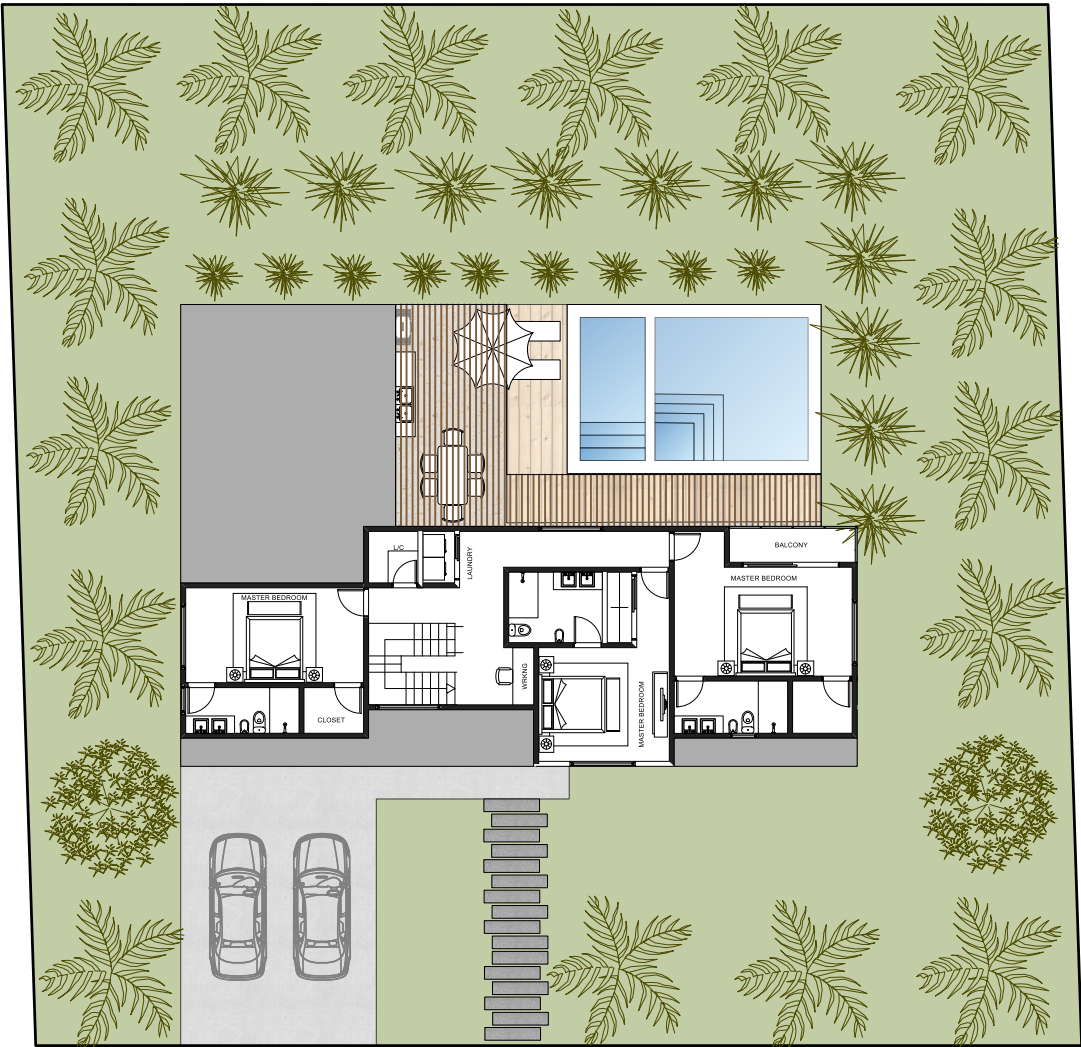

Emerald House

LEEWARD
RESERVE

The Emerald House is designed especially for the enjoyment of the user through its modern and contemporary intention.

Its areas are distributed between two levels, from the main entrance the spaces are very open and high ceilings. The recreation areas such as the kitchen, the living room and the dining room are proposed to interact with each other in order to achieve a good use of the spaces of all the users of the house. Also in the first level we have the main bedroom equipped with a spacious bathroom and walking closet with exterior views but considering the privacy.

Additional to this, you can see from inside all the spaces outdoors. As the warm jacuzzi and the pool to enjoy with a seating and bbq area.

In the second level taking the stairs, we have two bedrooms with bathroom and walking closet and a master bedroom that includes a balcony to enjoy the sunrise and the Caribbean Breeze.

In addition, you can see a working station and a laundry.

Exterior Area + 2 Parking Lots

LEEWARD RESERVE

EMERALD HOUSE
FIRST FLOOR-PLAN
MONITOR

EMERALD HOUSE

MAIN HOUSE - 1,687.06 sq ft.

- FIRST FLOOR AMENITIES
- Living Room
 - Dining Room
 - Kitchen
 - Master Bedroom
 - Exterior Living
 - Pool

FIRST ARCHITECTURAL FLOOR PLAN
Esc. 1:150

LEEWARD RESERVE

EMERALD HOUSE
SECOND FLOOR-PLAN
MONITOR

EMERALD HOUSE

MAIN HOUSE - 1,339.20 sq ft.

- SECOND FLOOR AMENITIES
- Three Master Bedroom
 - Laundry
 - Linen Closet
 - Working space