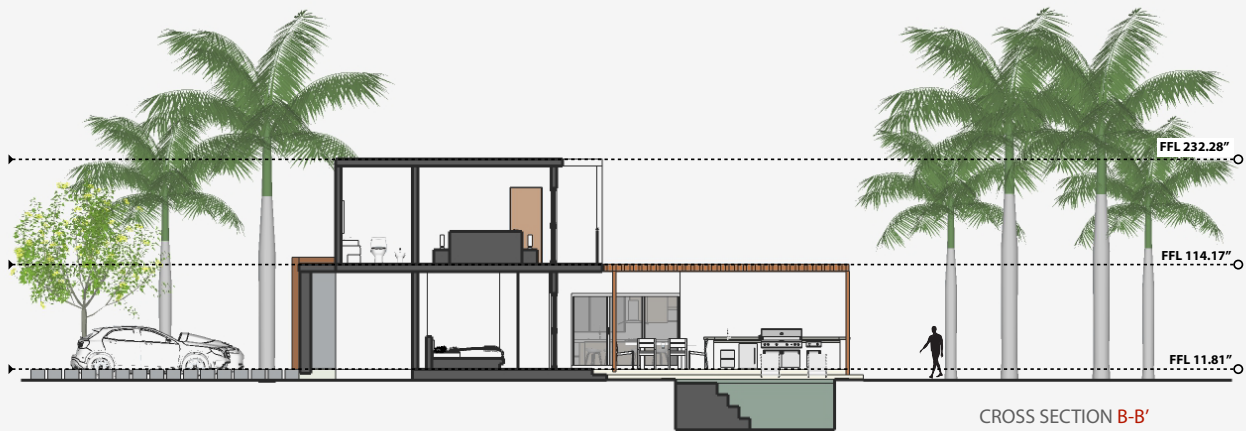

In addition, you can see a working station and a laundry.

Exterior Area + 2 Parking Lots

LEEWARD RESERVE

EMERALD HOUSE
FIRST FLOOR-PLAN
MONITOR

EMERALD HOUSE

MAIN HOUSE - 1,687.06 sq ft.

- FIRST FLOOR AMENITIES
- Living Room
 - Dining Room
 - Kitchen
 - Master Bedroom
 - Exterior Living
 - Pool

SECOND ARCHITECTURAL FLOOR PLAN
Esc. 1:150

EMERALD HOUSE
ELEVATIONS

LEEWARD RESERVE

RUNAWAY
FRONT ELEVATION

RUNAWAY
REAR ELEVATION

MONITOR

EMERALD HOUSE
ELEVATIONS

LEeward

RESERVE

RUNAWAY
RIGHT SIDE ELEVATION

RUNAWAY
LEFT SIDE ELEVATION

MONITOR

LONGITUDINAL SECTION A-A'

CROSS SECTION B-B'

MONITOR

EMERALD HOUSE
ISOMETRIC VIEWS

LEEWARD RESERVE

RUNAWAY
FRONT AND SIDE ISOMETRIC VIEW

RUNAWAY
BACK AND SIDE ISOMETRIC VIEW