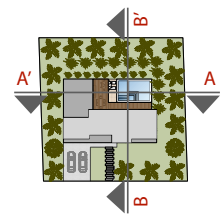

In addition, you can see a working station and a laundry.

Exterior Area + 2 Parking Lots

LEEWARD RESERVE

EMERALD HOUSE
FIRST FLOOR-PLAN
MONITOR

EMERALD HOUSE

MAIN HOUSE - 1,687.06 sq ft.

- FIRST FLOOR AMENITIES
- Living Room
 - Dining Room
 - Kitchen
 - Master Bedroom
 - Exterior Living
 - Pool

FIRST ARCHITECTURAL FLOOR PLAN
Esc. 1:150

LEEWARD RESERVE

EMERALD HOUSE
SECOND FLOOR-PLAN
MONITOR

EMERALD HOUSE

MAIN HOUSE - 1,339.20 sq ft.

- SECOND FLOOR AMENITIES
- Three Master Bedroom
 - Laundry
 - Linen Closet
 - Working space

RESERVE

RUNAWAY
RIGHT SIDE ELEVATION

RUNAWAY
LEFT SIDE ELEVATION

MONITOR

LONGITUDINAL SECTION A-A'

CROSS SECTION B-B'

MONITOR

EMERALD HOUSE
ISOMETRIC VIEWS

LEEWARD RESERVE

RUNAWAY
FRONT AND SIDE ISOMETRIC VIEW

RUNAWAY
BACK AND SIDE ISOMETRIC VIEW