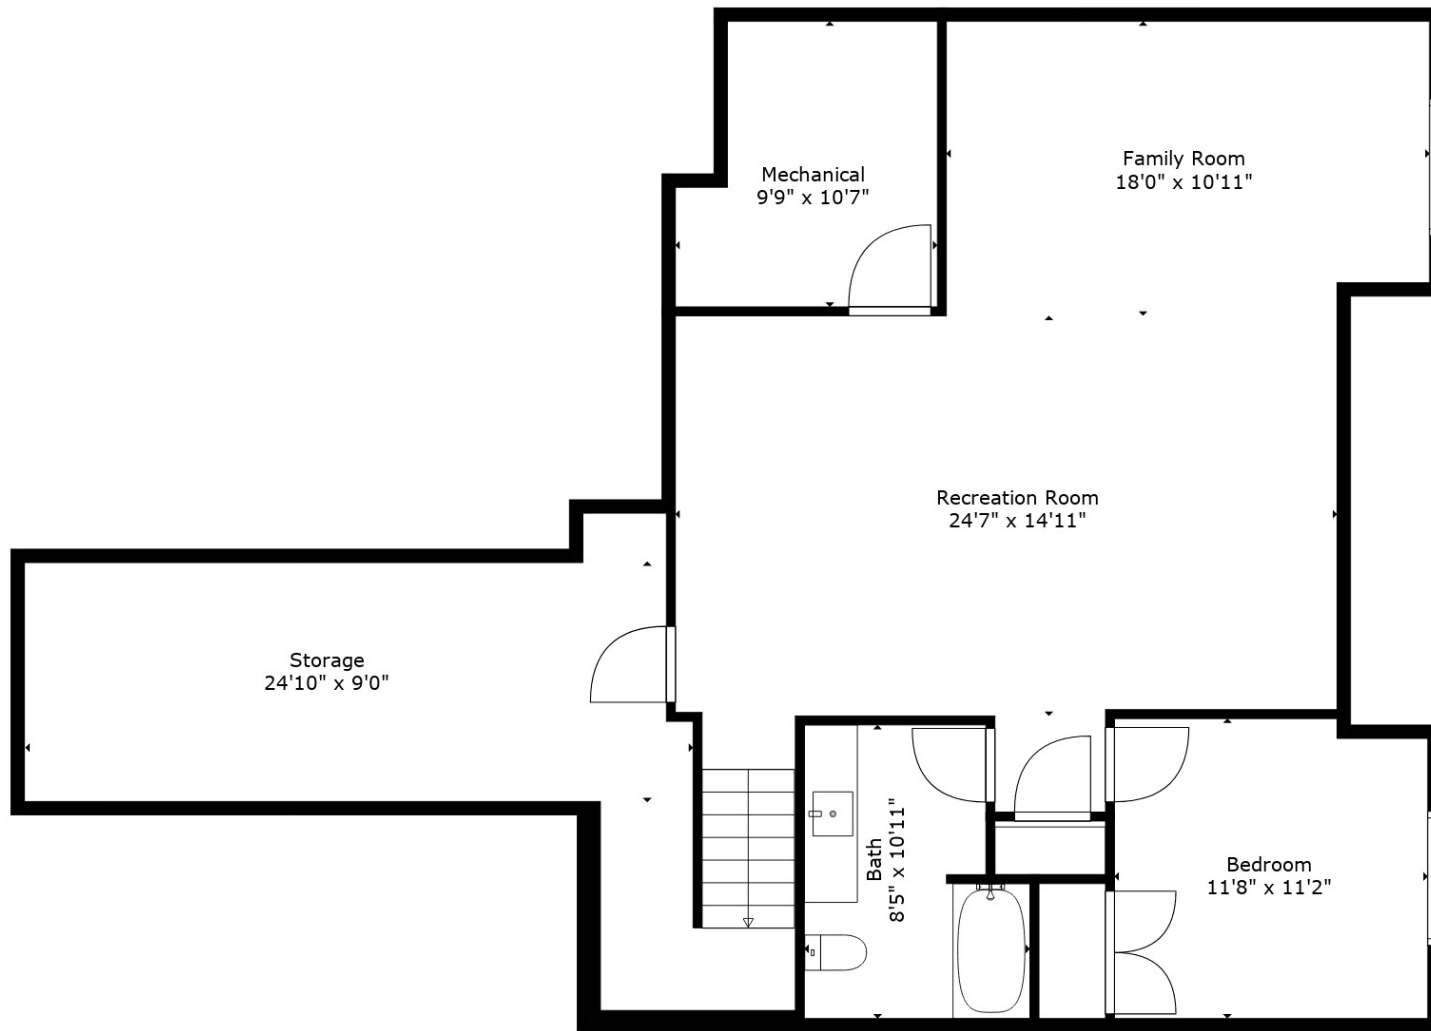

Estimated areas

GLA FLOOR 1: 1209 sq. ft, excluded 102 sq. ft
 GLA FLOOR 2: 1456 sq. ft, excluded 1547 sq. ft
 Total GLA 2665 sq. ft, total scanned area 4314 sq. ft

Measurements By Rebelsun Co. Deemed Highly Reliable But Not Guaranteed.