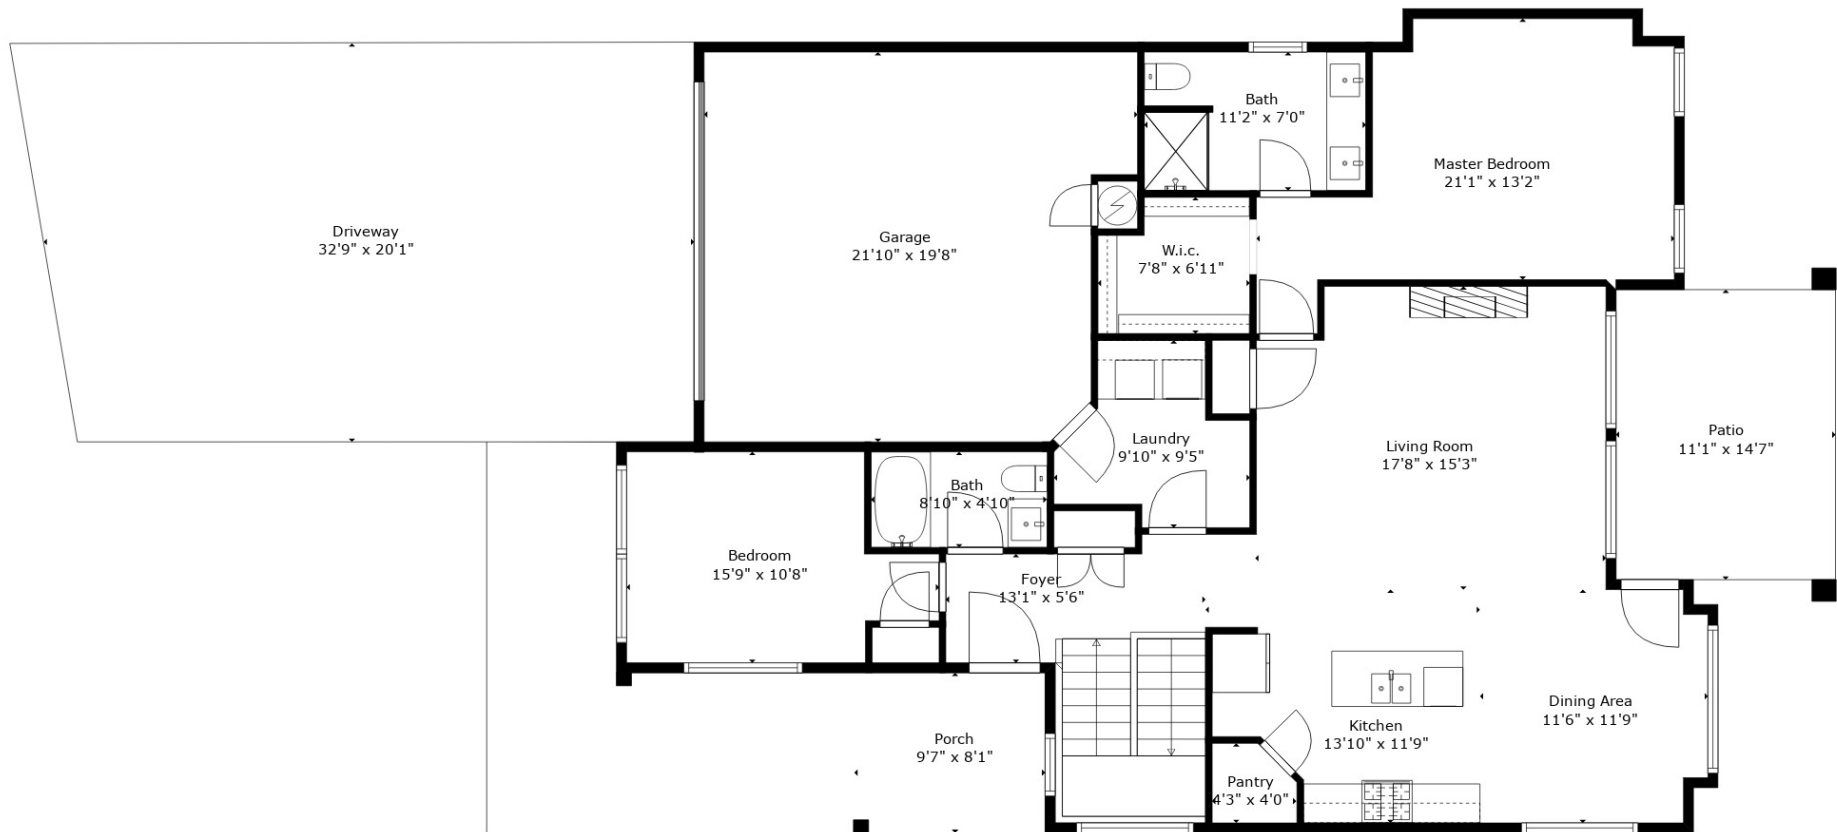

Estimated areas

GLA FLOOR 1: 1209 sq. ft, excluded 102 sq. ft
 GLA FLOOR 2: 1456 sq. ft, excluded 1547 sq. ft
 Total GLA 2665 sq. ft, total scanned area 4314 sq. ft

Measurements By Rebelsun Co. Deemed Highly Reliable But Not Guaranteed.