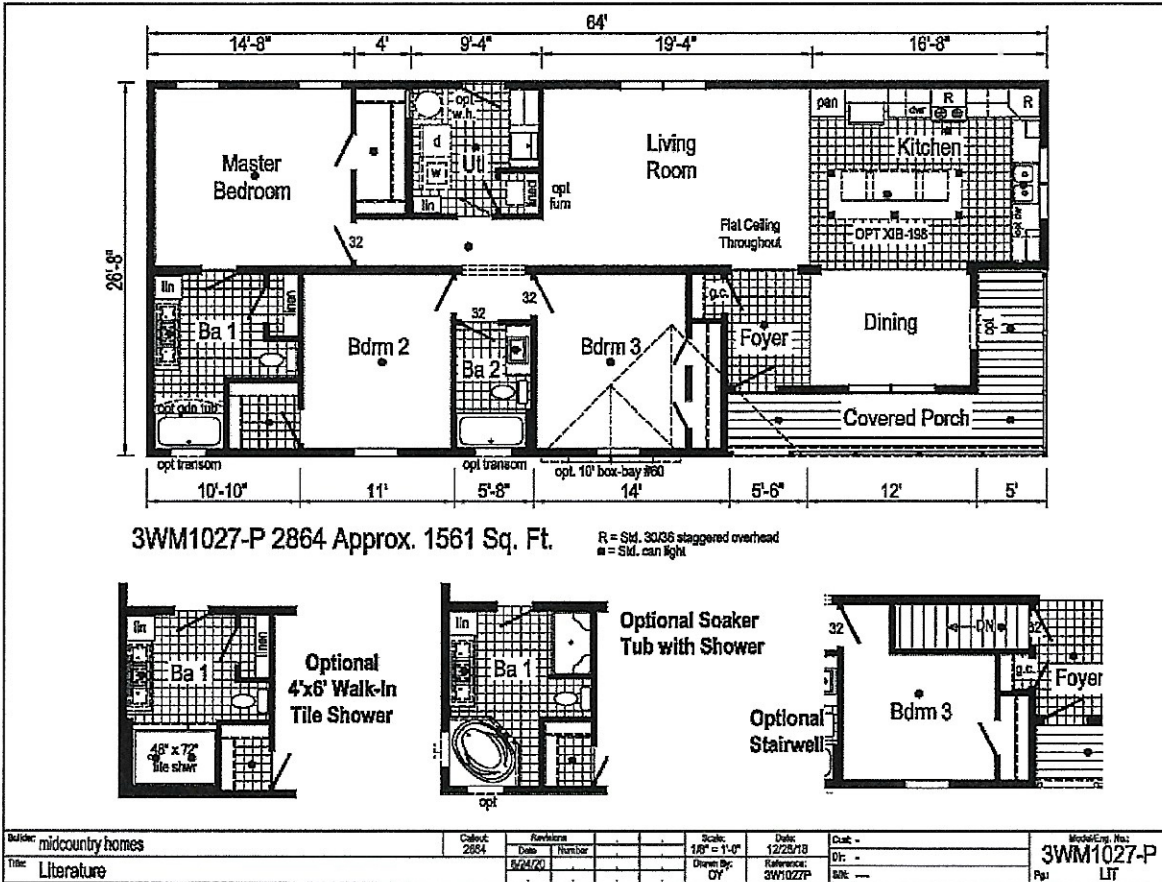

PRINTABLE INFO SHEET

Series: Westlake MOD
 Model: 3WM1027-P

About This Model

Style: MOD / Bedrooms: 3 / Bathrooms: 2 / Square Feet: 1561

CUSTOMER CONTACT

Notes: _____
