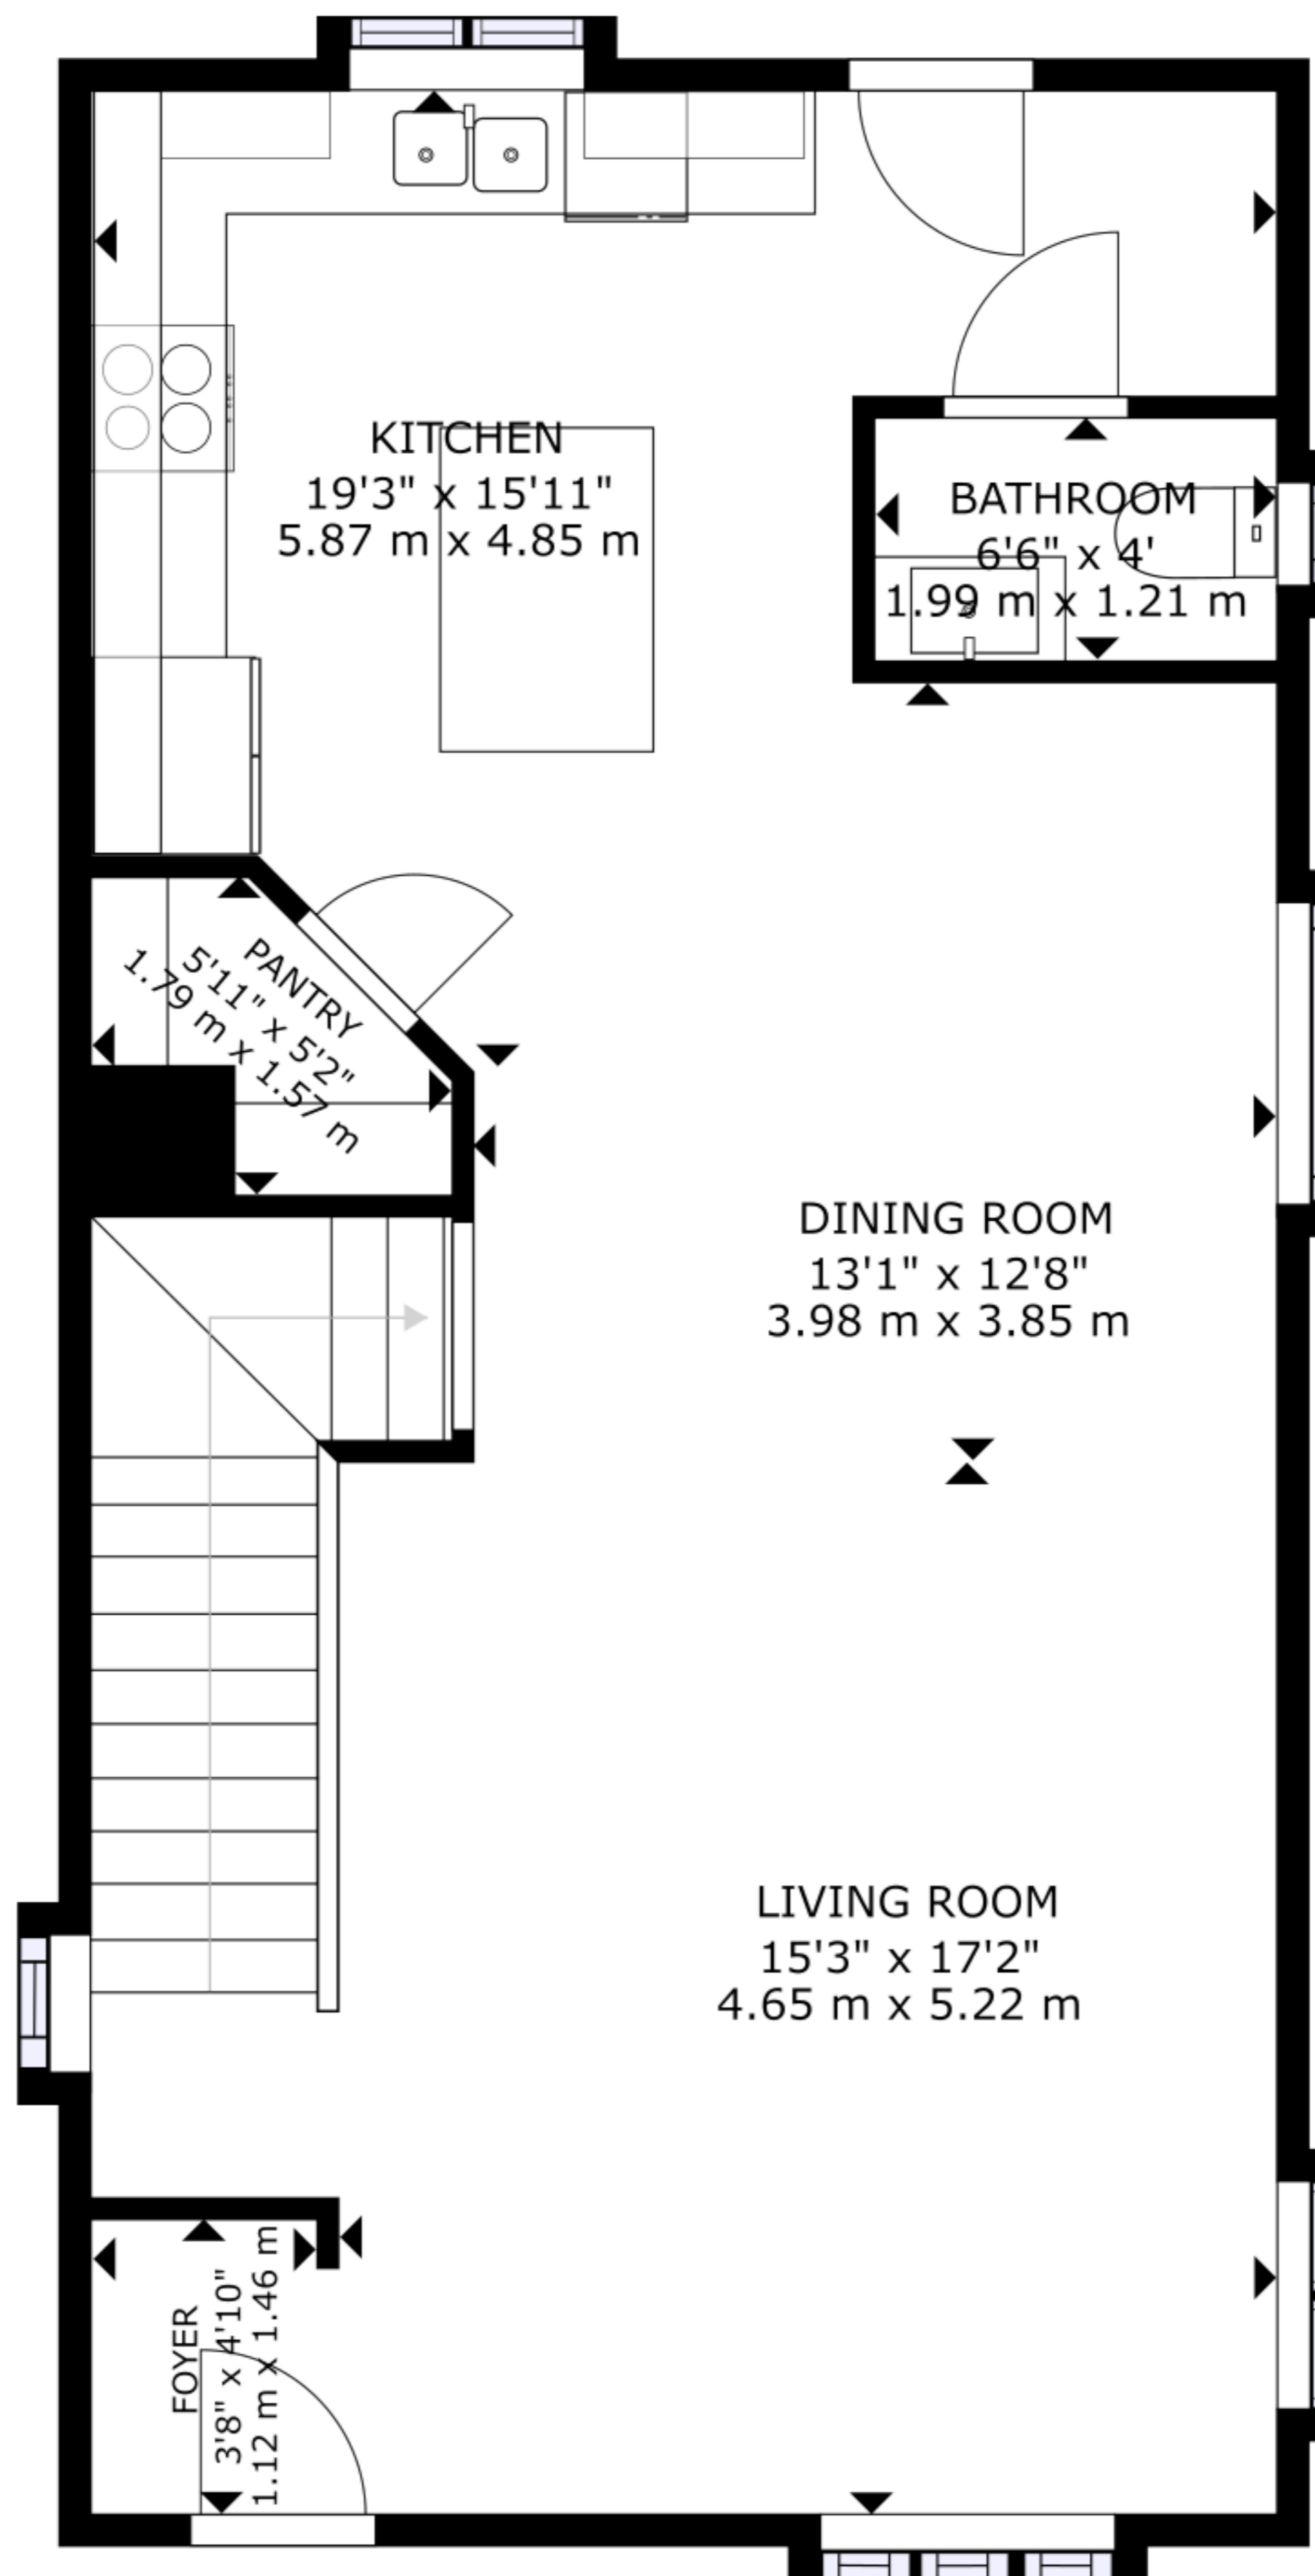

FLOOR 1

FLOOR 2

FLOOR 3

GROSS INTERNAL AREA  
FLOOR 1: 705 sq ft, 65.46 m<sup>2</sup>, FLOOR 2: 751 sq ft, 69.82 m<sup>2</sup>, FLOOR 3: 759 sq ft, 70.51 m<sup>2</sup>  
TOTAL: 2215 sq ft, 205.79 m<sup>2</sup>

SIZES AND DIMENSIONS ARE APPROXIMATE, ACTUAL MAY VARY.