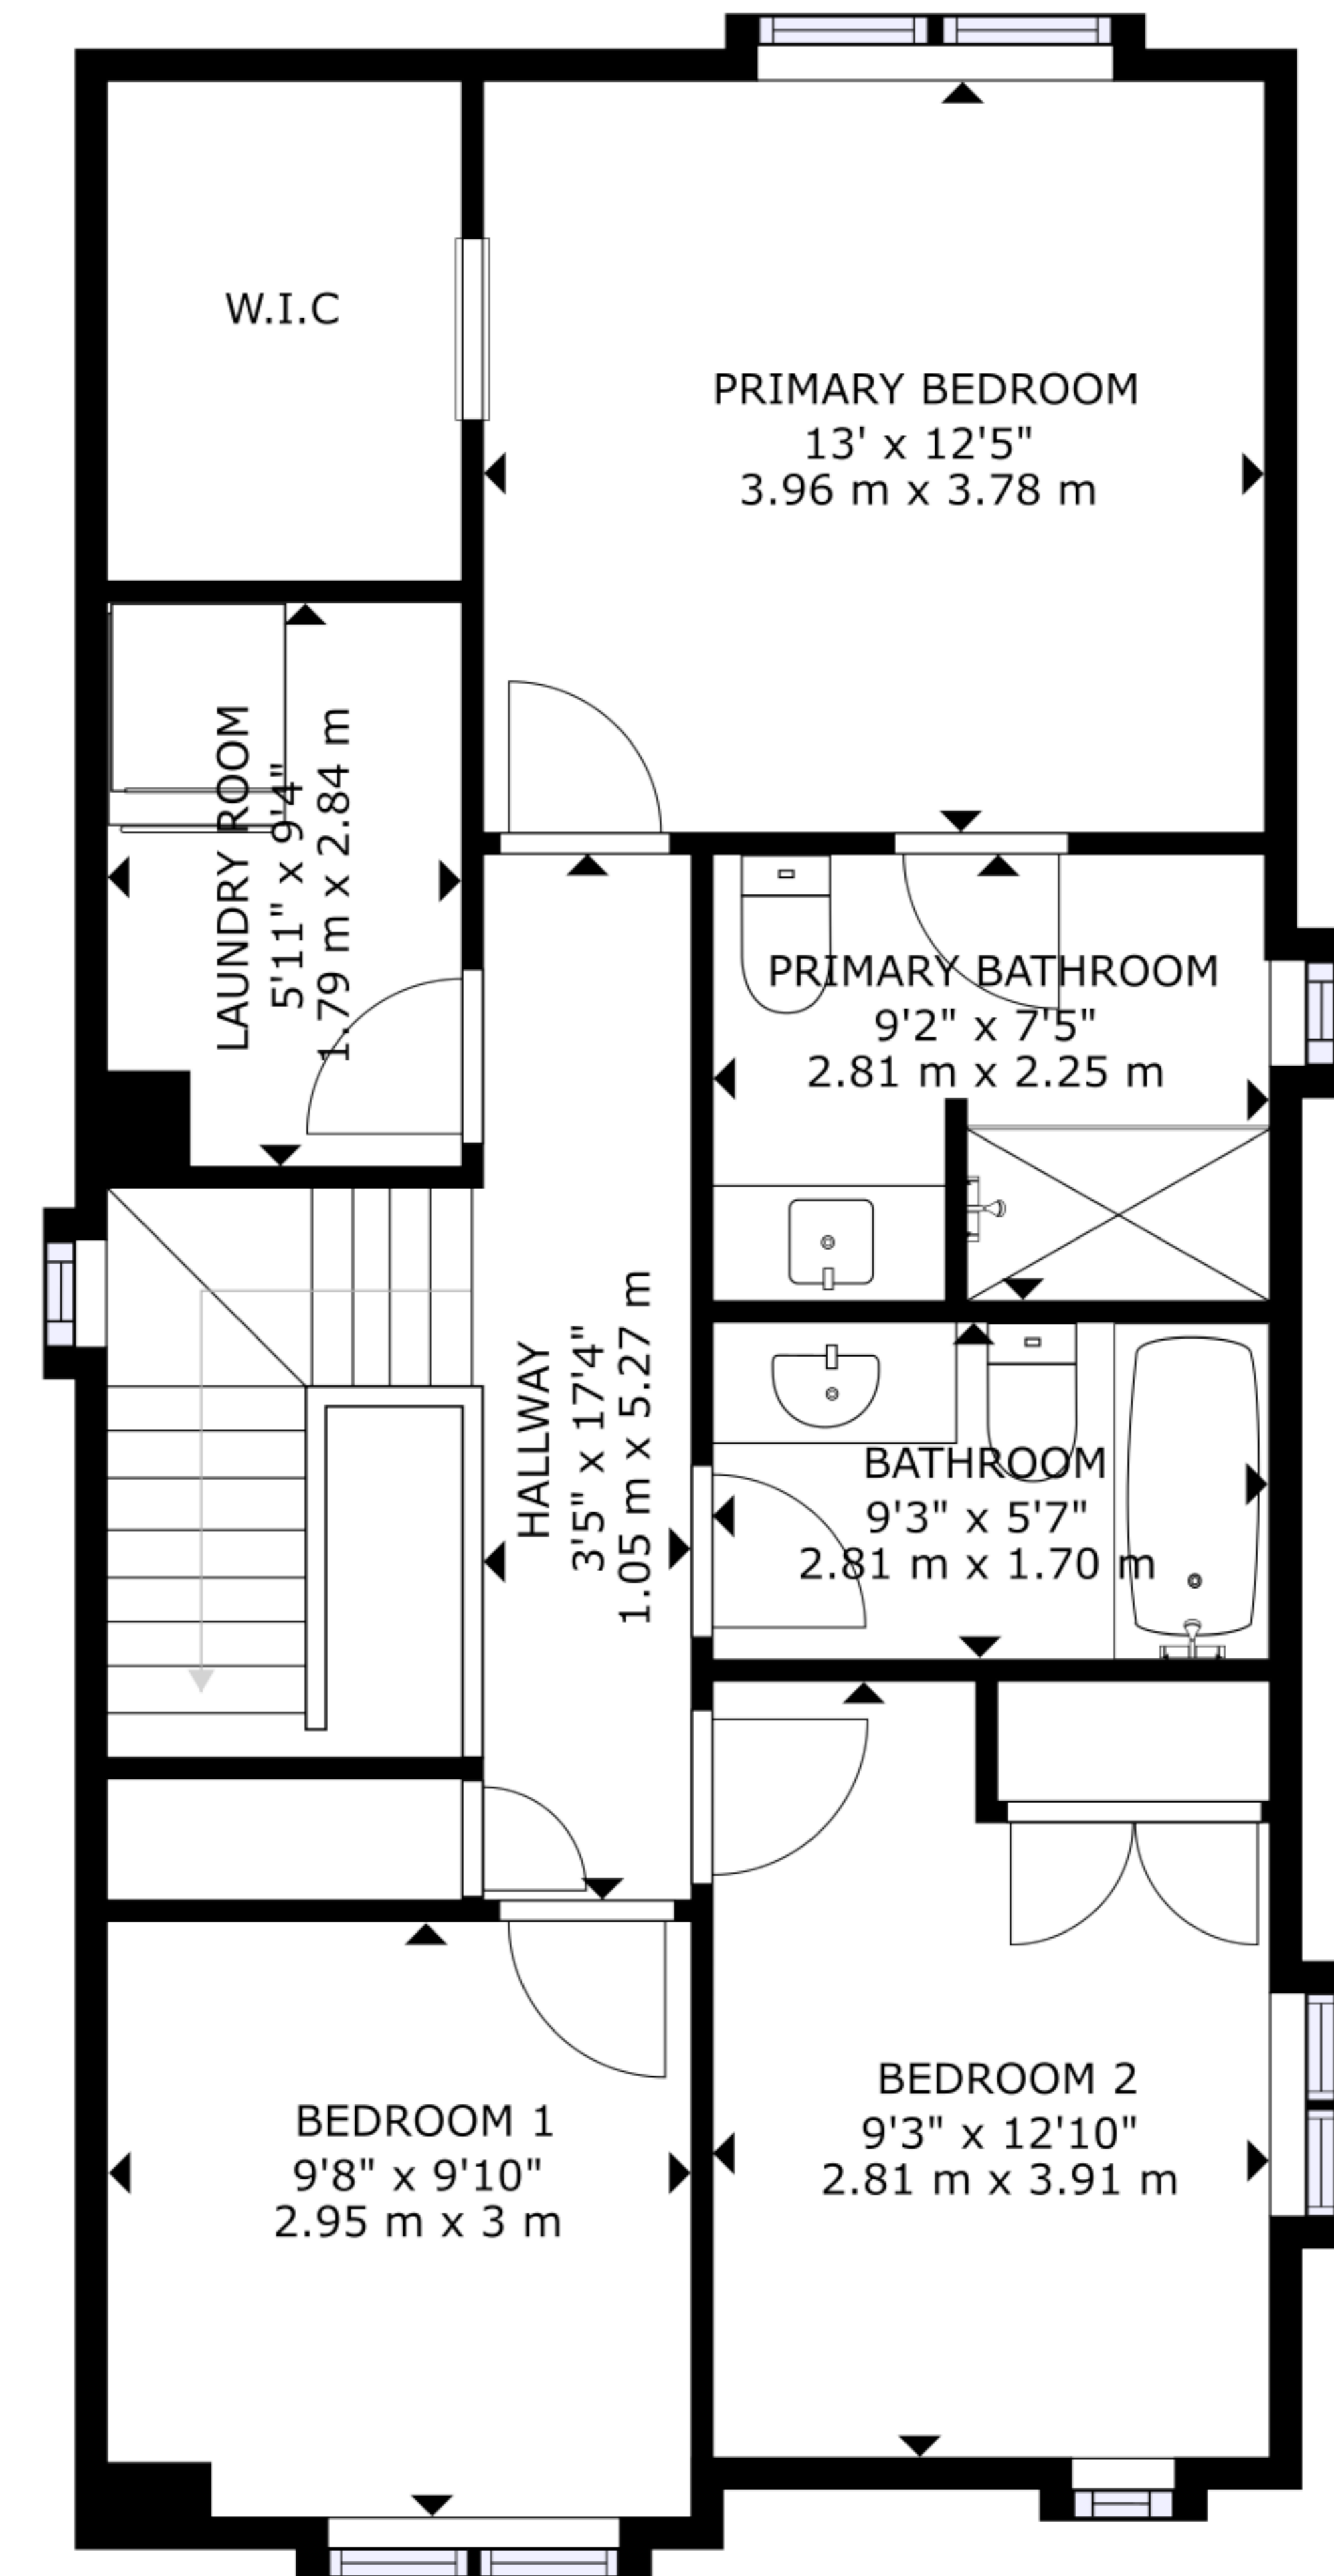

FLOOR 1

FLOOR 2

FLOOR 3

GROSS INTERNAL AREA  
FLOOR 1: 705 sq ft, 65.46 m<sup>2</sup>, FLOOR 2: 751 sq ft, 69.82 m<sup>2</sup>, FLOOR 3: 759 sq ft, 70.51 m<sup>2</sup>  
TOTAL: 2215 sq ft, 205.79 m<sup>2</sup>

SIZES AND DIMENSIONS ARE APPROXIMATE, ACTUAL MAY VARY.