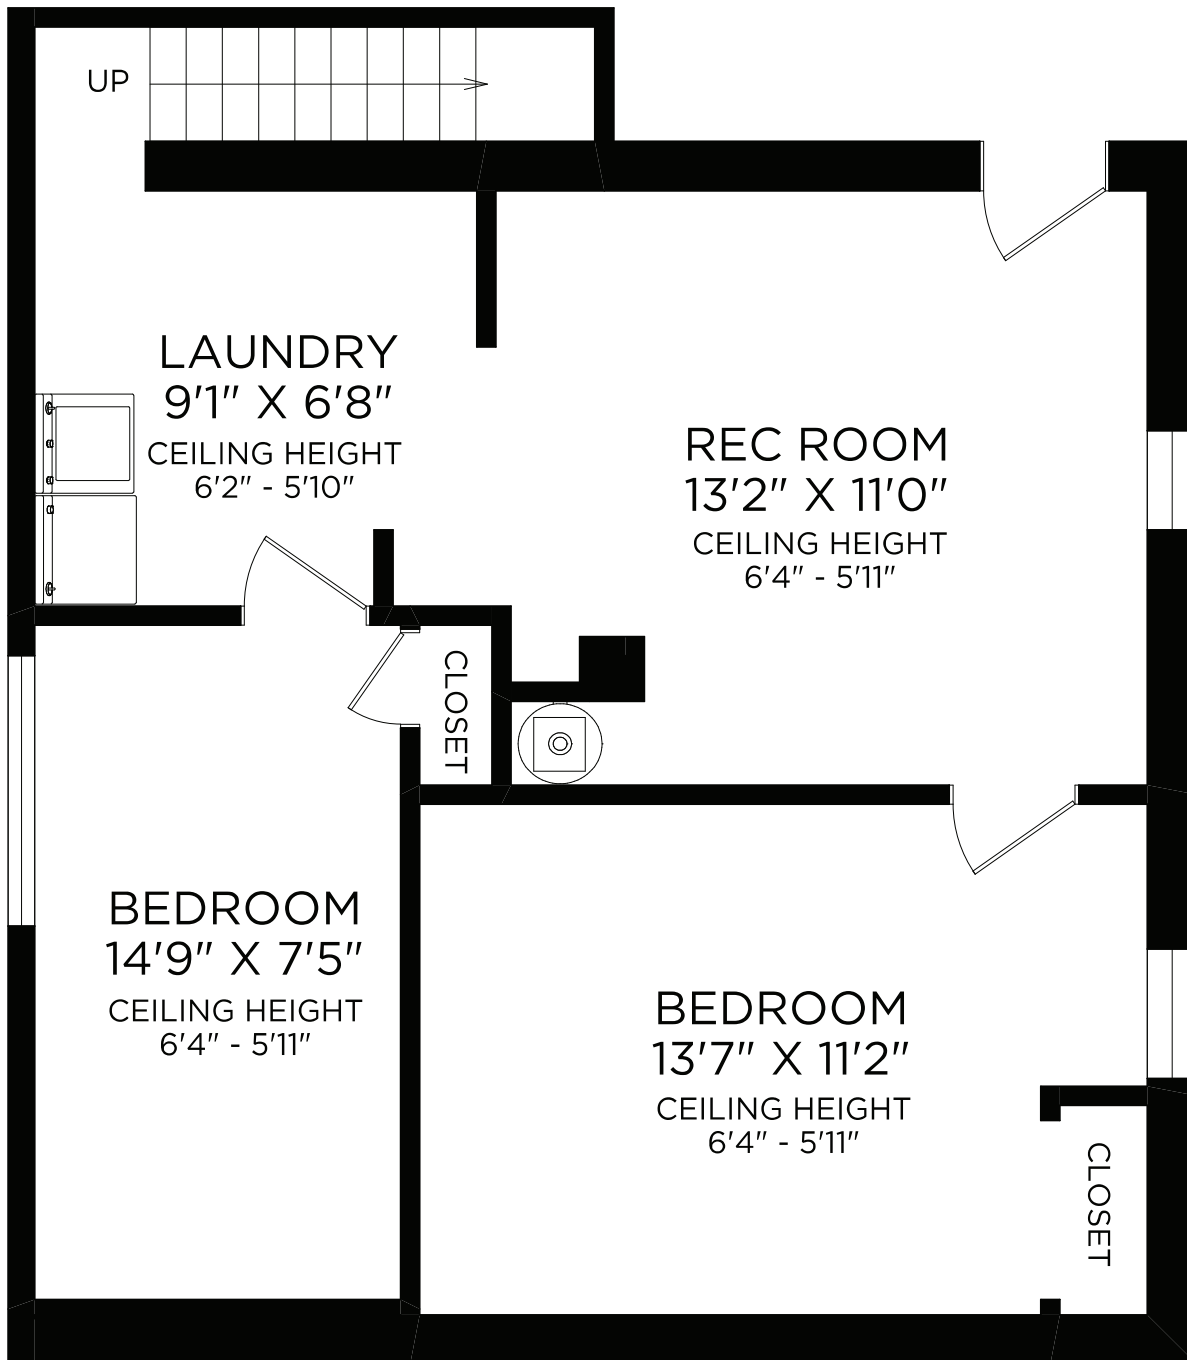

## LOWER FLOOR

Floor	Finished	Unfinished	Total	Other Areas	
Main	746	0	746	Porch	129
Upper	237	146	383		
Lower	734	0	734		
<b>Total</b>	<b>1717</b>	<b>146</b>	<b>1863</b>		

**REALFOTO**

250 388 6998  
orders@realfoto.ca