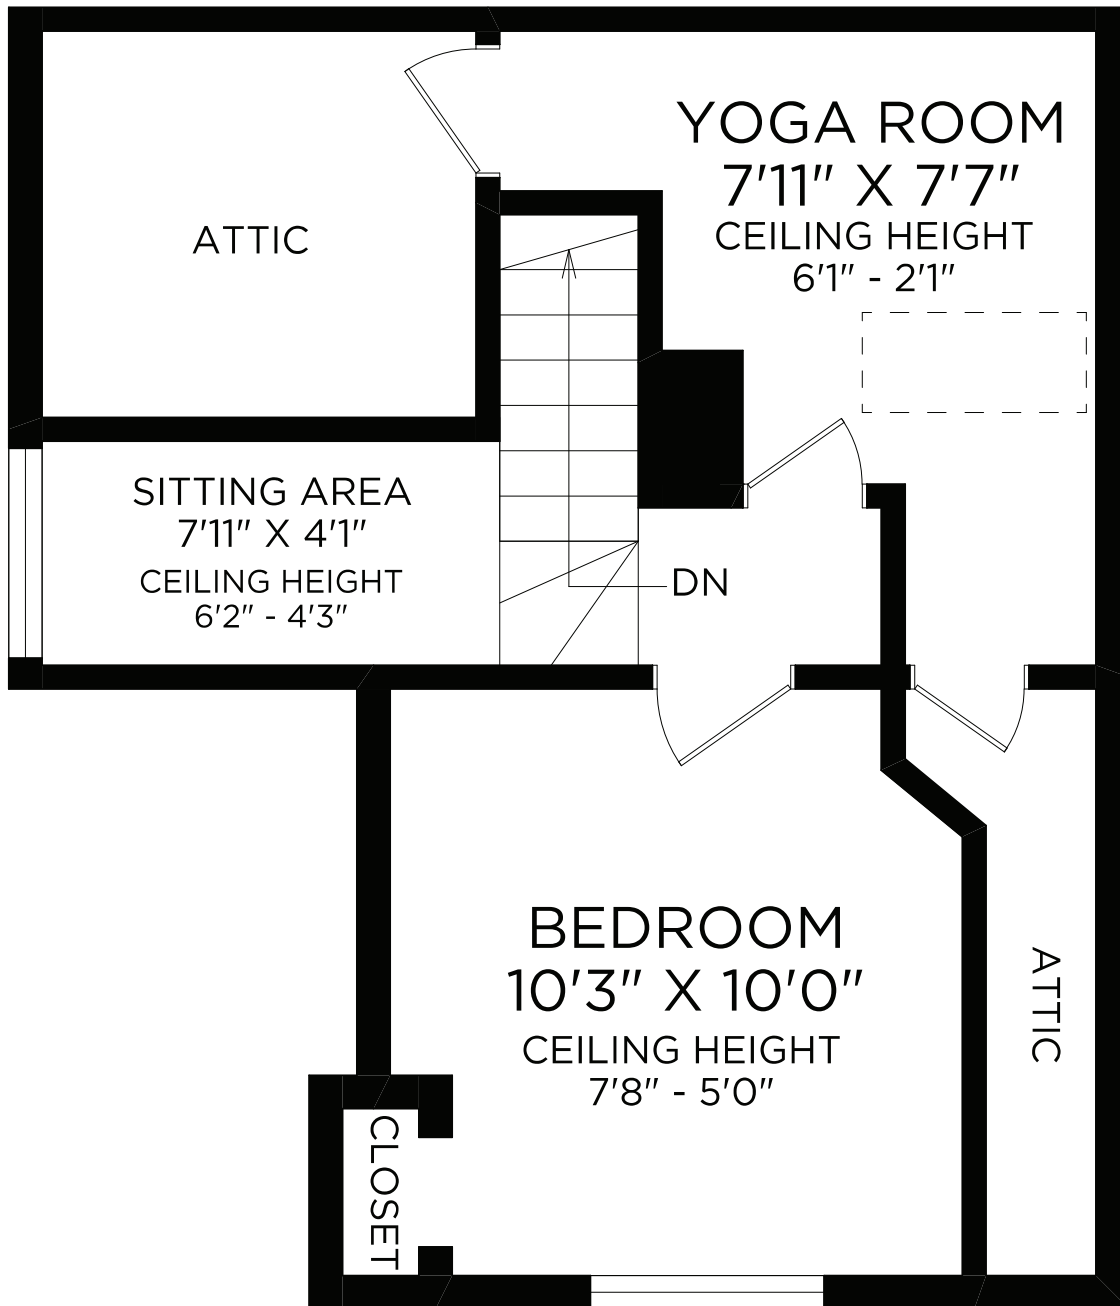

## MAIN FLOOR

Floor	Finished	Unfinished	Total	Other Areas	
Main	746	0	746	Porch	129
Upper	237	146	383		
Lower	734	0	734		
<b>Total</b>	<b>1717</b>	<b>146</b>	<b>1863</b>		

**REALFOTO**

250 388 6998  
orders@realfoto.ca