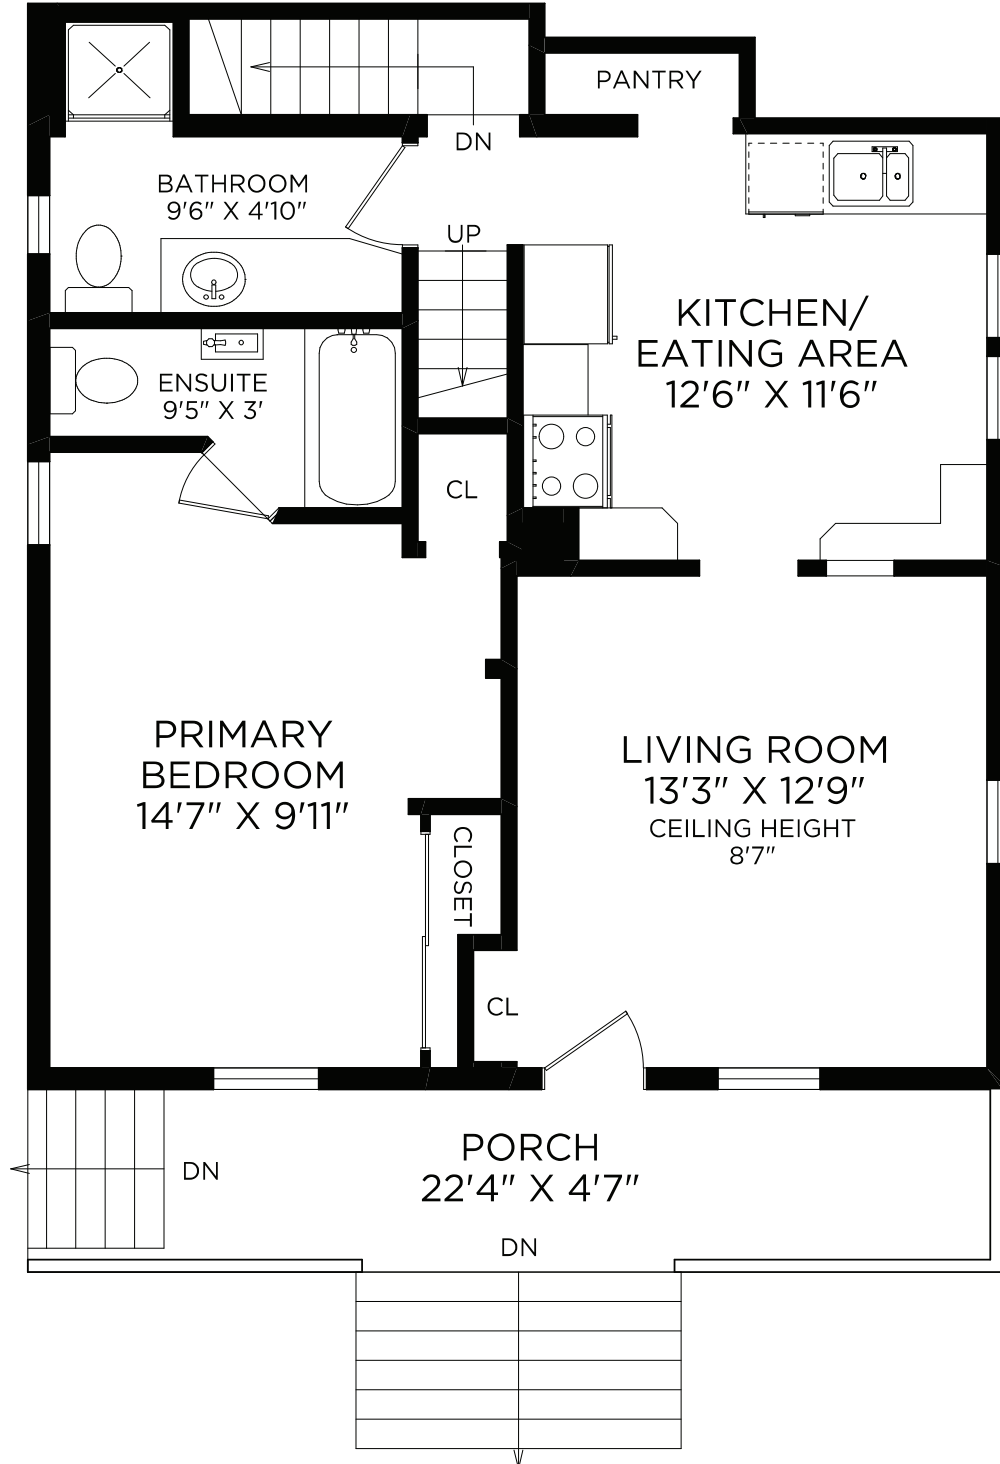

## MAIN FLOOR

Floor	Finished	Unfinished	Total	Other Areas	
Main	746	0	746	Porch	129
Upper	237	146	383		
Lower	734	0	734		
<b>Total</b>	<b>1717</b>	<b>146</b>	<b>1863</b>		

**REALFOTO**

250 388 6998  
orders@realfoto.ca