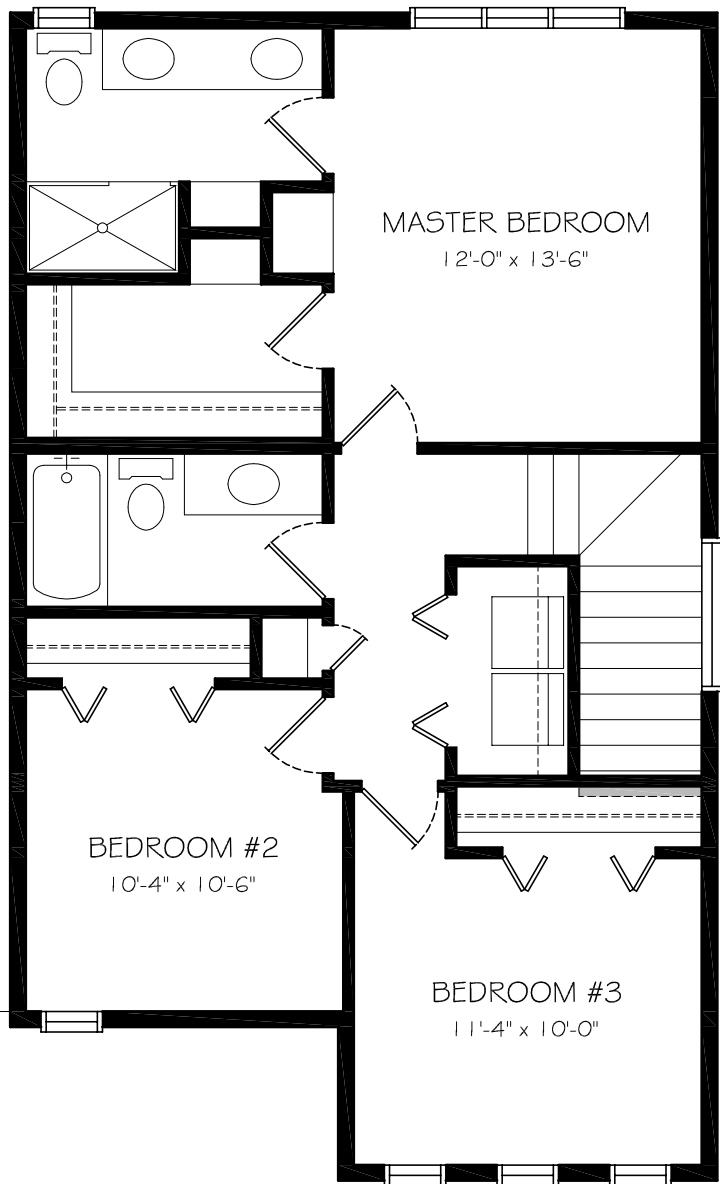

DINING ROOM
10'-0" x 9'-6"

LIVING ROOM
12'-0" x 13'-0"

GARAGE
23'-6" x 24'-0"

SQARE FOOTAGES :
MAIN FLOOR : 759 sq. ft.
SECOND FLOOR : 768 sq. ft.
TOTAL : 1527 sq. ft.

MASTER BEDROOM
12'-0" x 13'-6"

BEDROOM #2
10'-4" x 10'-6"

BEDROOM #3
11'-4" x 10'-0"