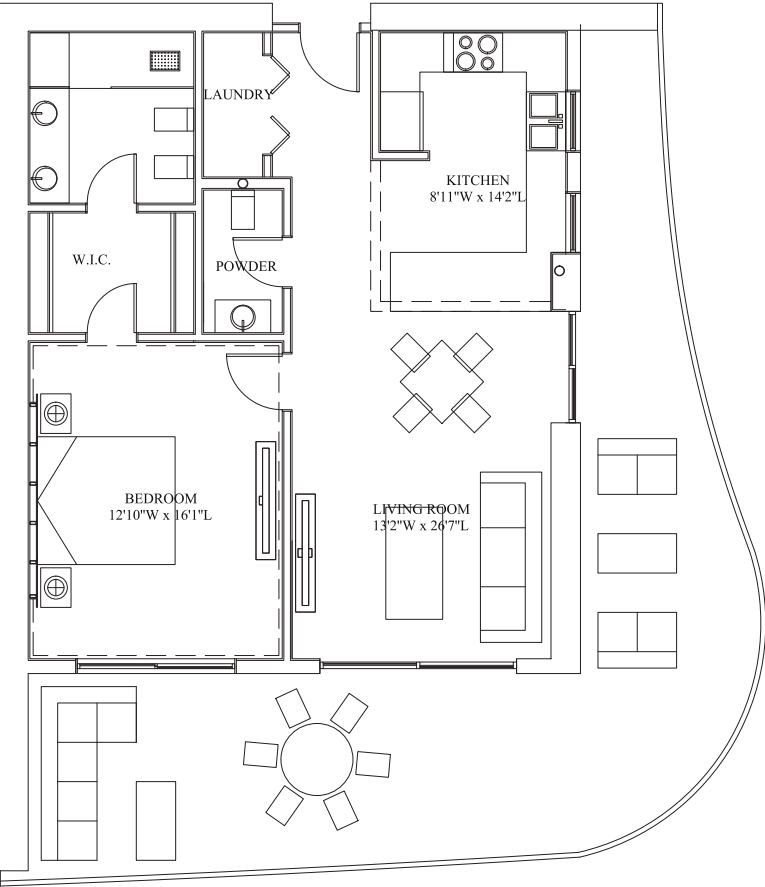

PENTHOUSE RESIDENCE 603

 THE BRICKELL

Air Conditioned Space

867 ft² / 81 m²

Patio Space

550 ft² / 51 m²

Total Space

1417 ft² / 132 m²

1 BEDROOMS

1 ½ BATHROOMS