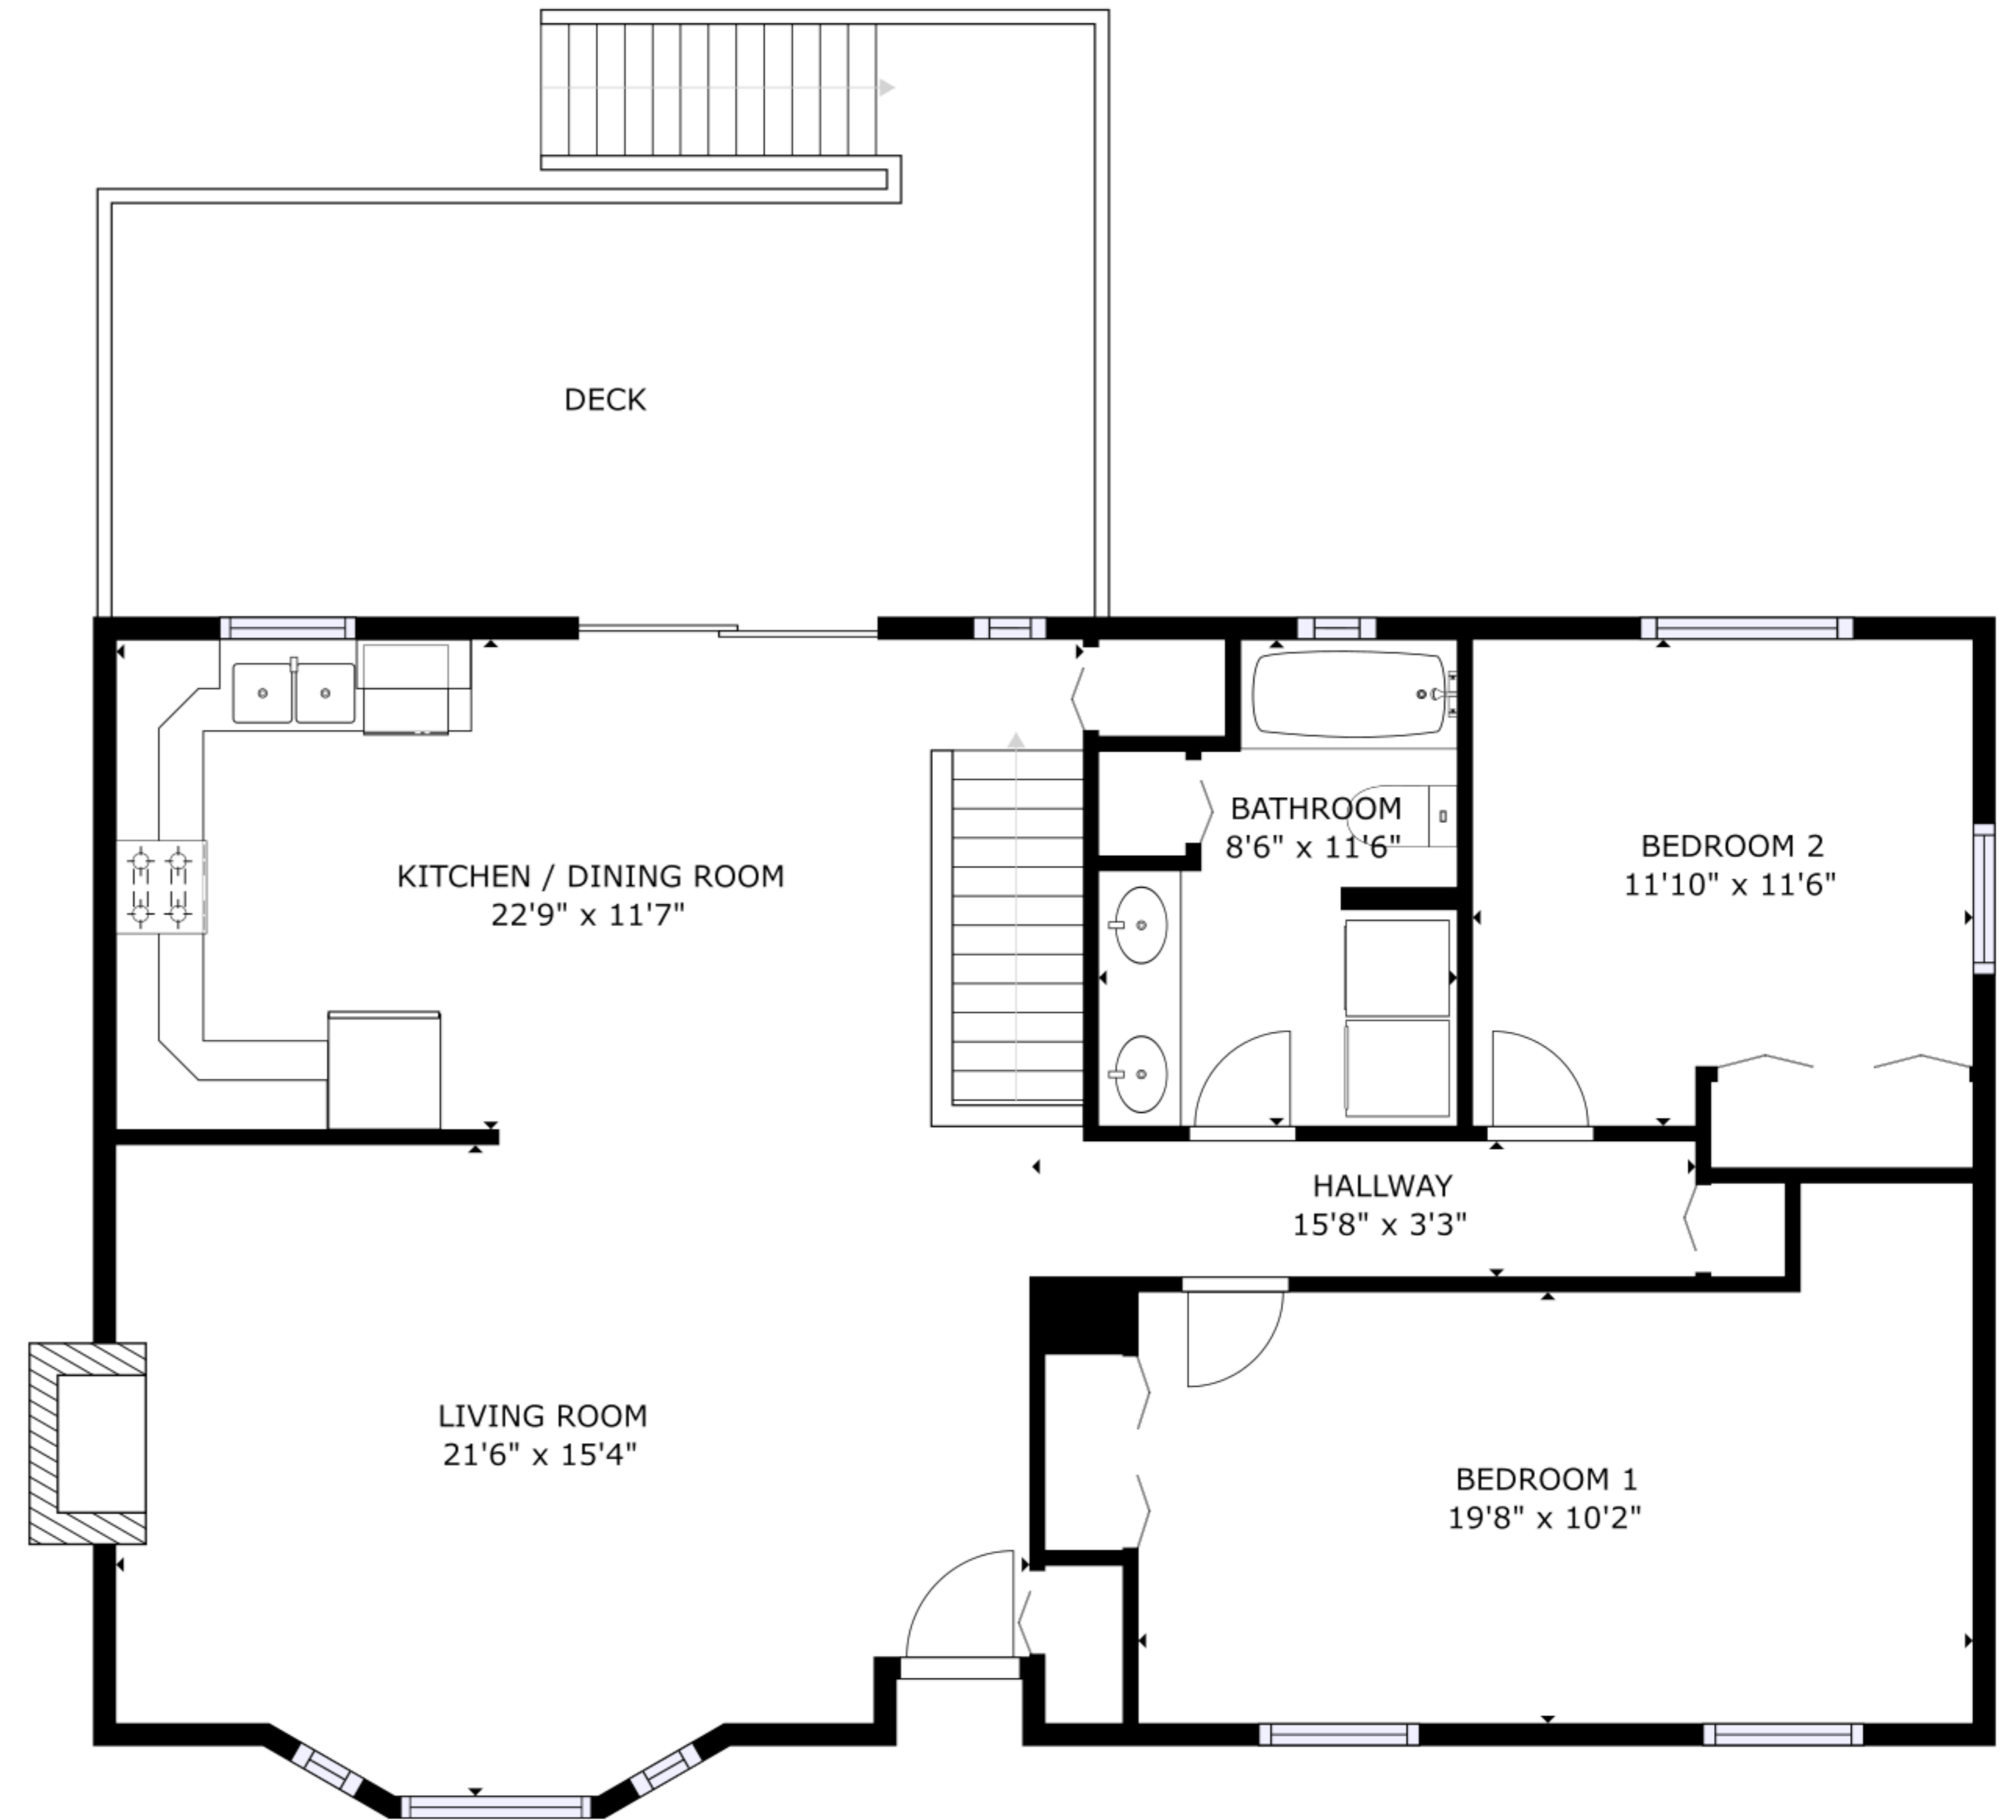

FLOOR 1

FLOOR 2

GROSS INTERNAL AREA
 FLOOR 1: 1020 sq ft, FLOOR 2: 1126 sq ft
 EXCLUDED AREAS: DECK: 225 sq ft
 TOTAL: 2146 sq ft

SIZES AND DIMENSIONS ARE APPROXIMATE, ACTUAL MAY VARY.