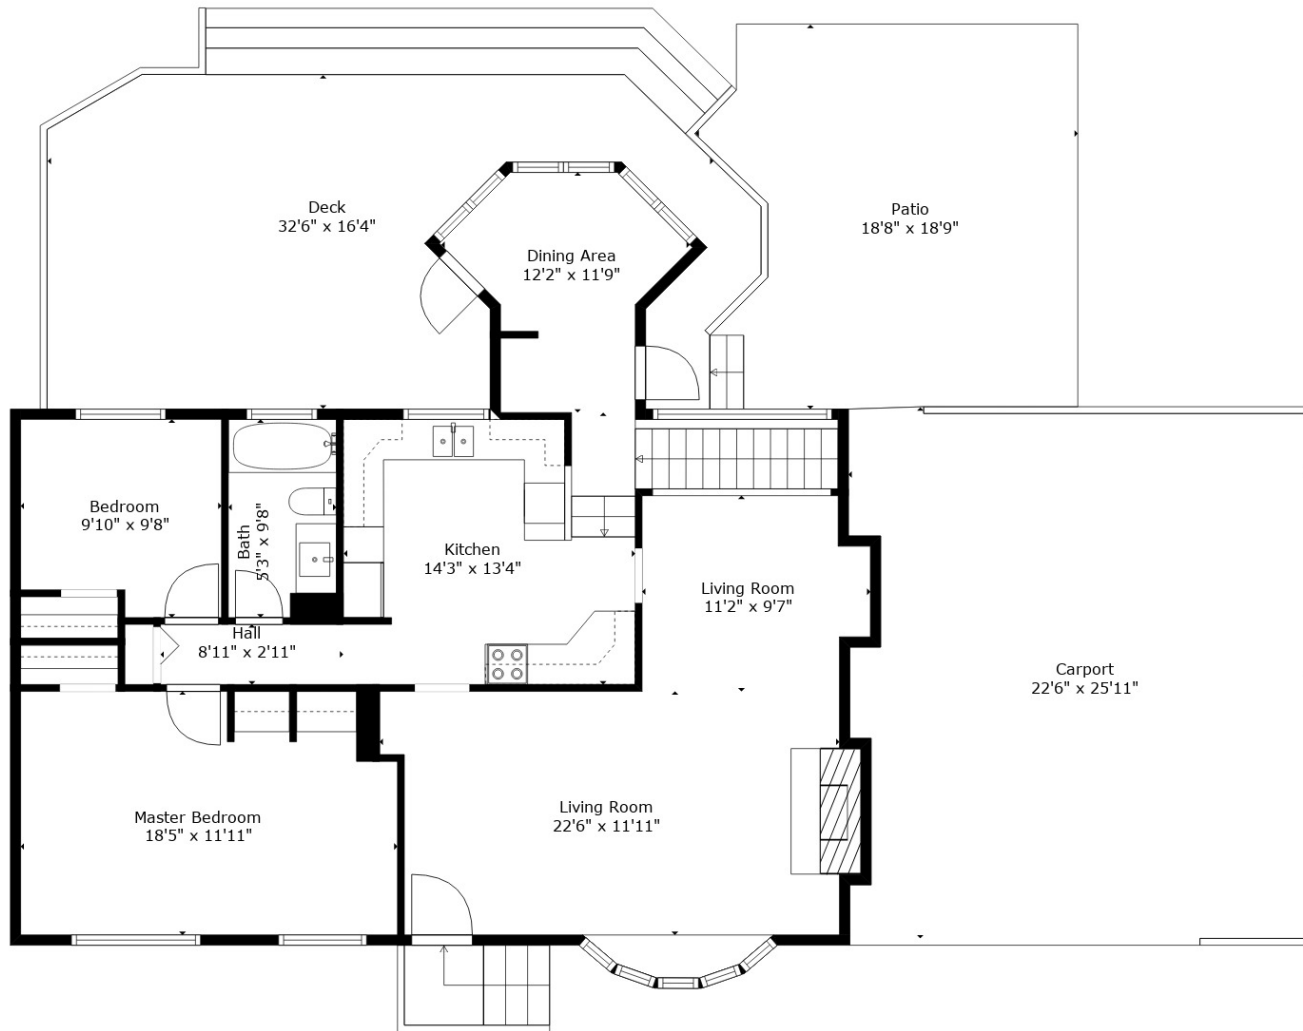

TOTAL: 2089 sq. ft
 Below Ground: 965 sq. ft, FLOOR 2: 1124 sq. ft
 EXCLUDED AREAS: FIREPLACE: 10 sq. ft, DECK: 419 sq. ft, PATIO: 314 sq. ft,
 CARPORT: 566 sq. ft

Measurements By Rebelsun Co. Deemed Highly Reliable But Not Guaranteed.