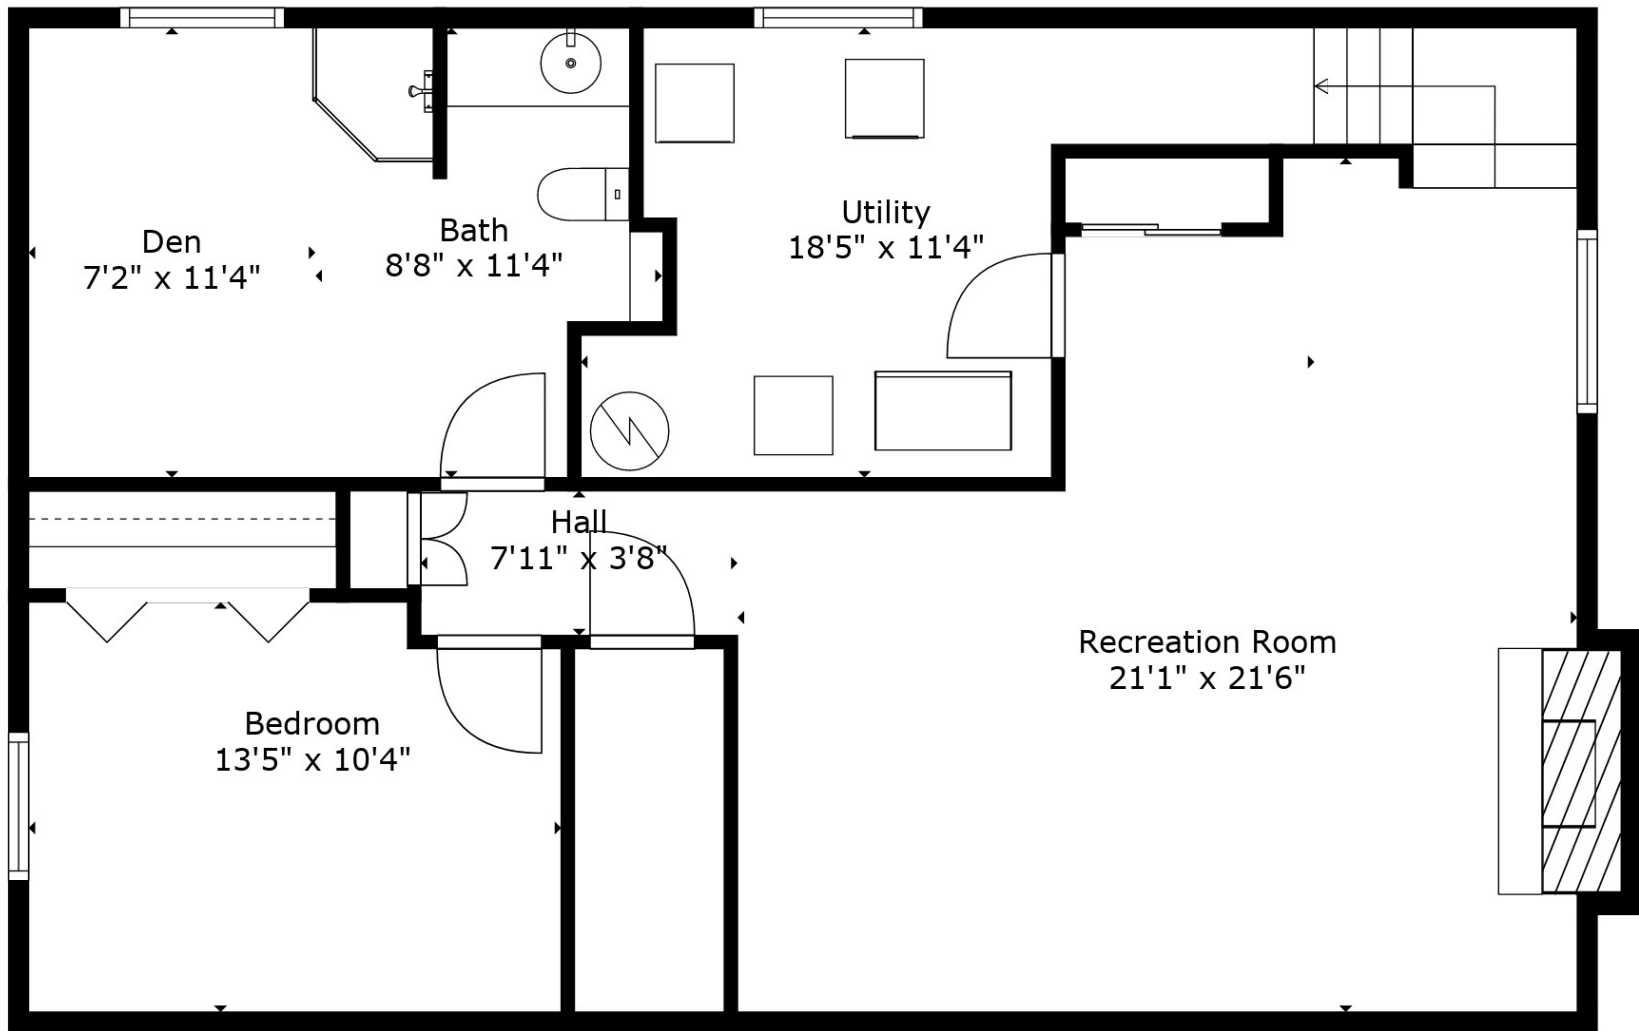

TOTAL: 2089 sq. ft
 Below Ground: 965 sq. ft, FLOOR 2: 1124 sq. ft
 EXCLUDED AREAS: FIREPLACE: 10 sq. ft, DECK: 419 sq. ft, PATIO: 314 sq. ft,
 CARPORT: 566 sq. ft

Measurements By Rebelsun Co. Deemed Highly Reliable But Not Guaranteed.