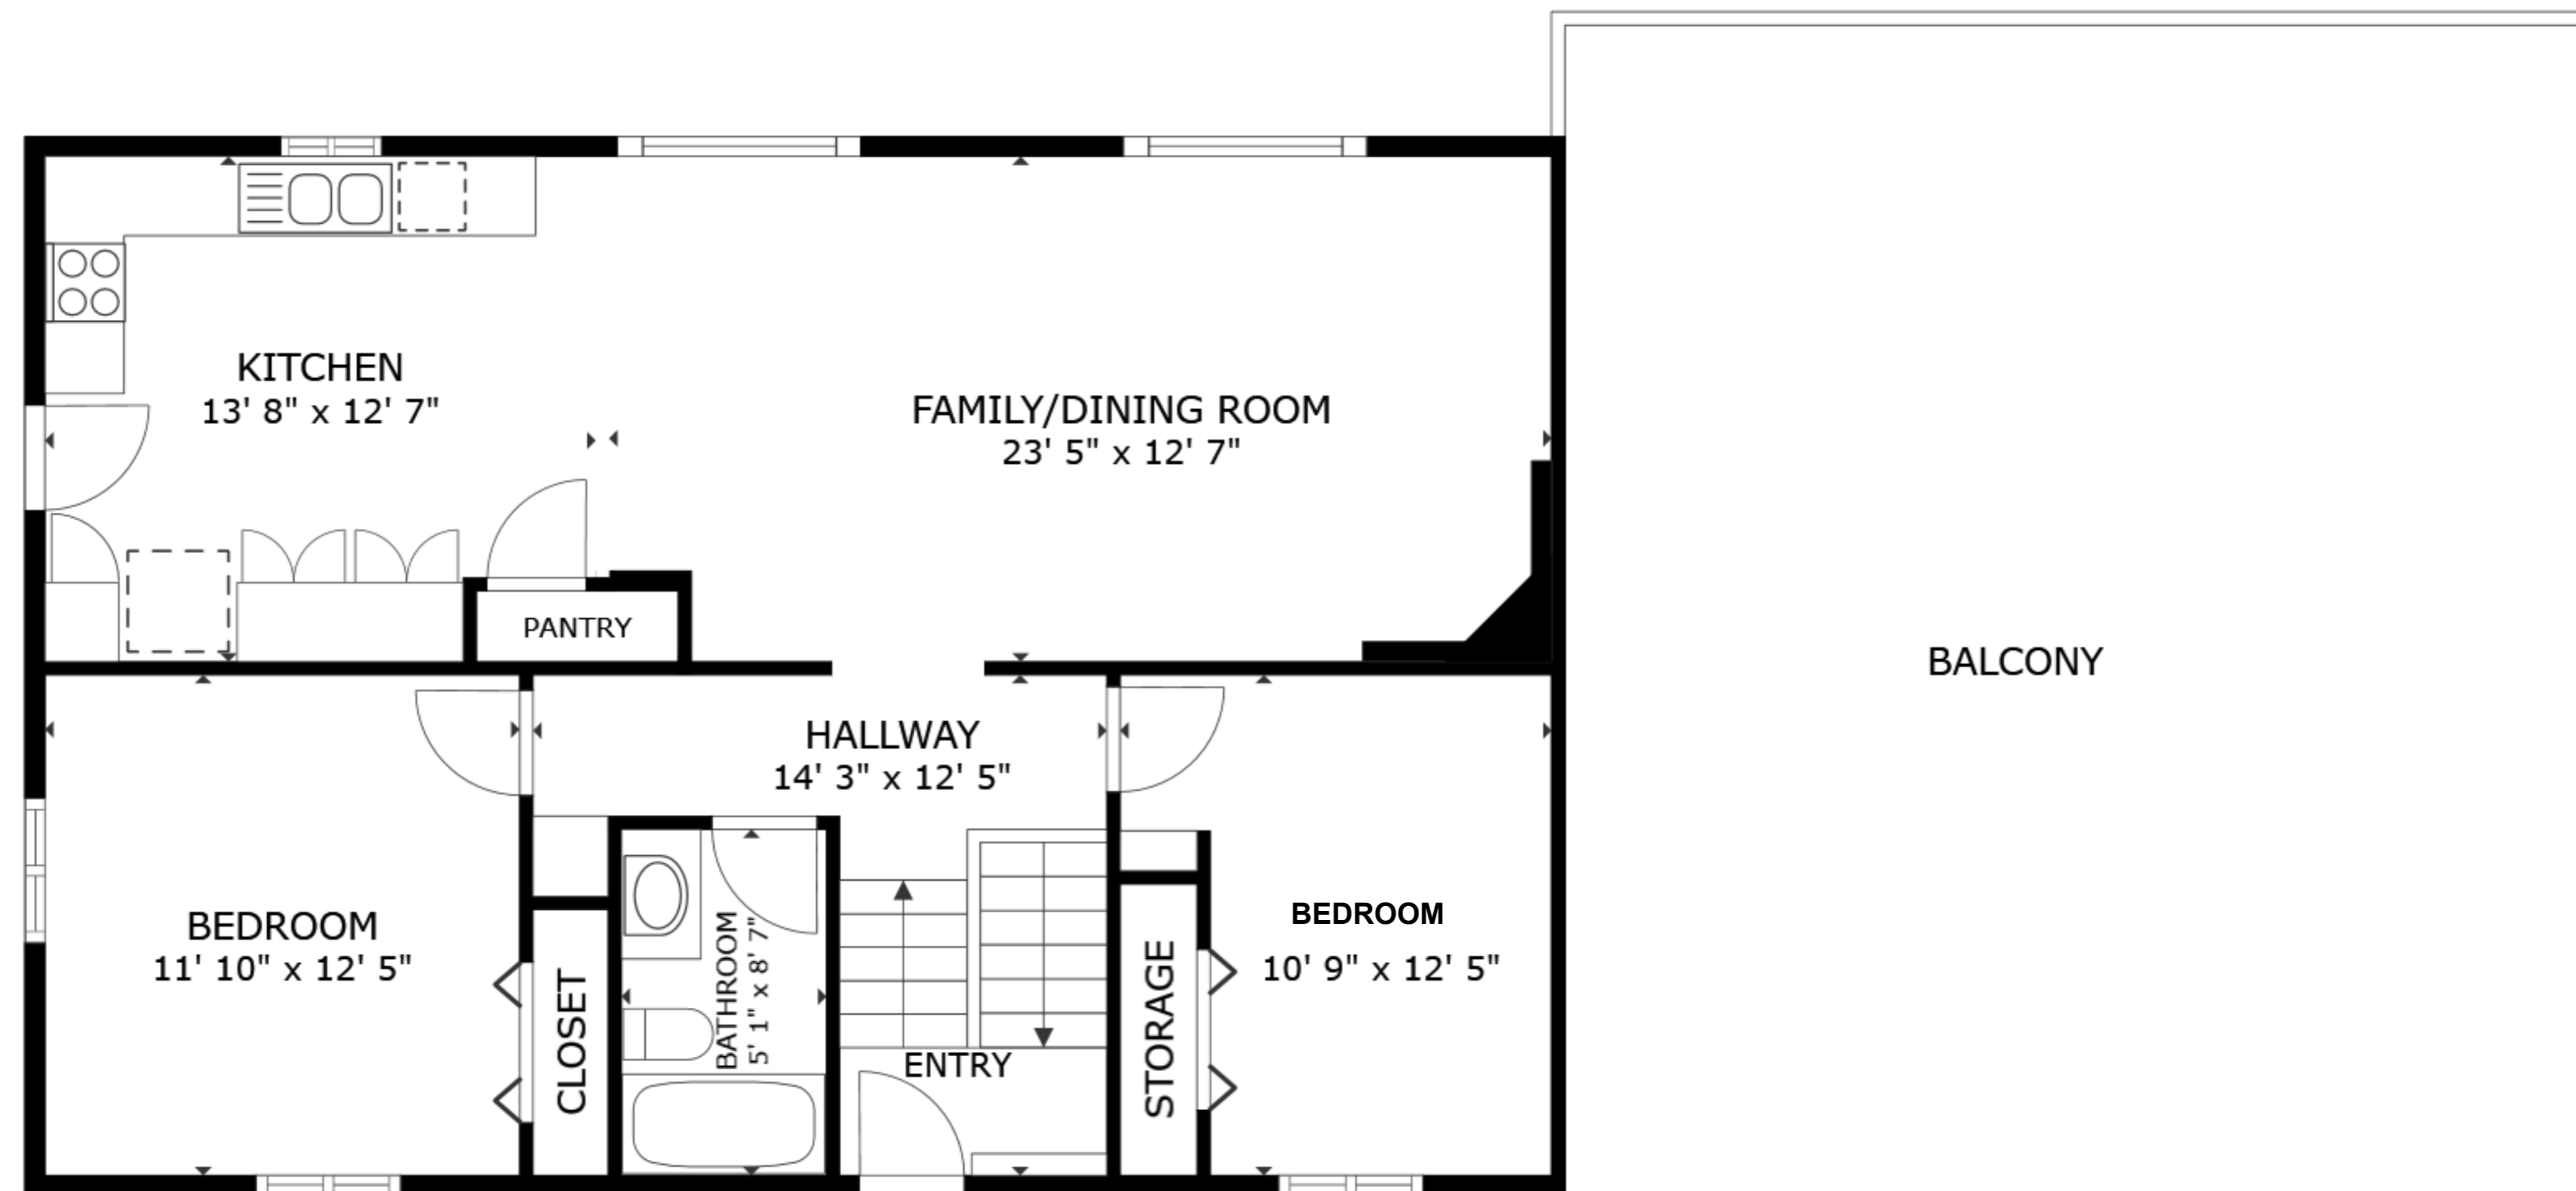

FLOOR 1

FLOOR 2

GROSS INTERNAL AREA
 FLOOR 1 1,133 sq.ft. FLOOR 2 948 sq.ft.
 EXCLUDED AREAS : BALCONY 751 sq.ft.
 TOTAL : 2,081 sq.ft.

SIZES AND DIMENSIONS ARE APPROXIMATE, ACTUAL MAY VARY.