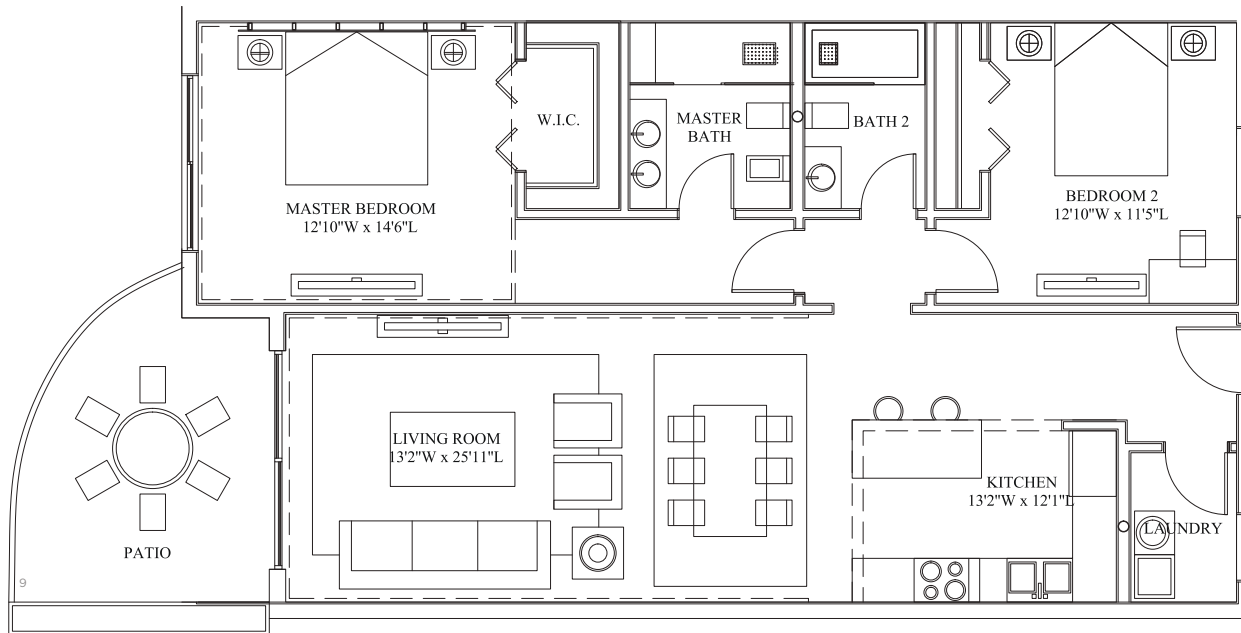

RESIDENCES 101-401

ALLURE

Air Conditioned Space

1204 ft² / 112 m²

Patio Space

250 ft² / 23 m²

Total Space

1454 ft² / 135 m²

2 BEDROOMS

2 BATHROOMS