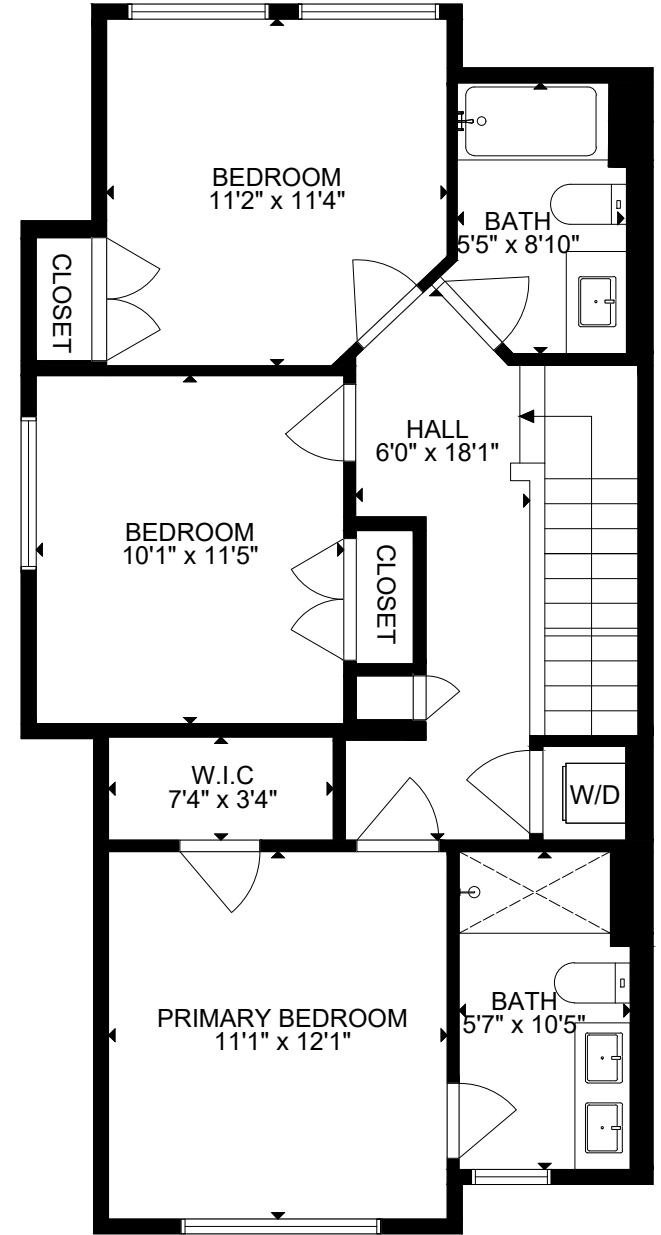

FLOOR 1

FLOOR 2

FLOOR 3

GROSS INTERNAL AREA  
 FLOOR 1: 96 SQ FT, FLOOR 2: 753 SQ FT, FLOOR 3: 753 SQ FT  
 EXCLUDED AREAS: GARAGE: 602 SQ FT  
 TOTAL: 1602 SQ FT  
 SIZE AND DIMENSIONS ARE APPROXIMATE, ACTUAL MAY VARY