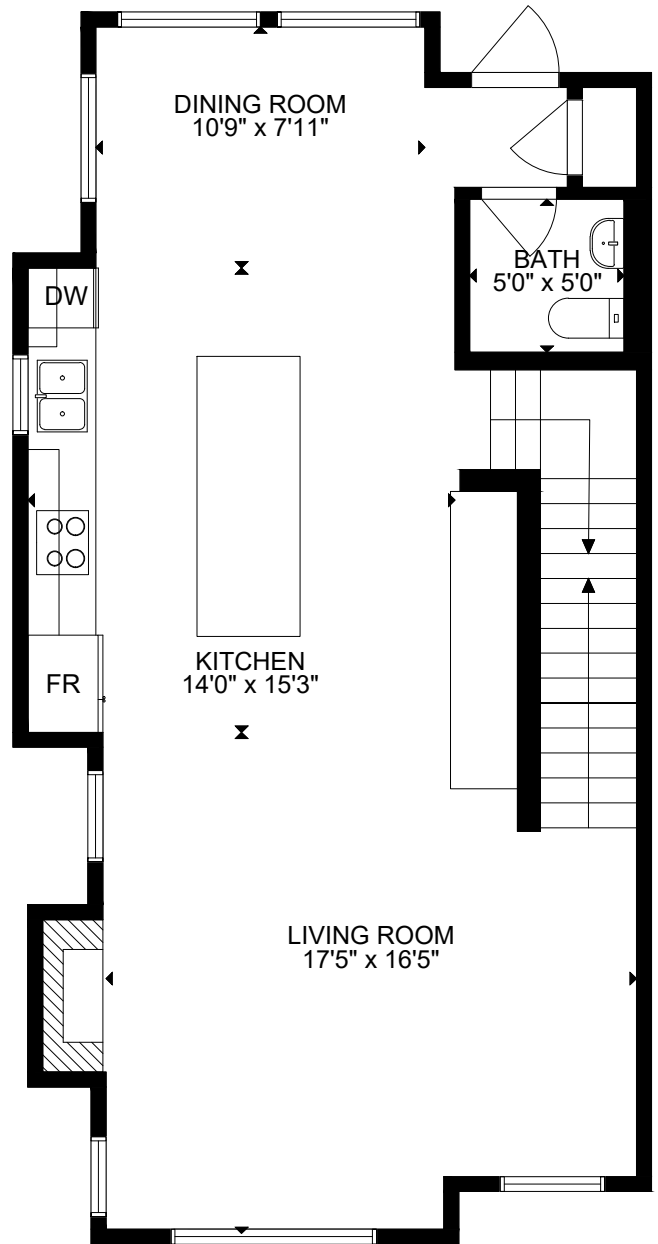

FLOOR 1

FLOOR 2

FLOOR 3

GROSS INTERNAL AREA  
 FLOOR 1: 96 SQ FT, FLOOR 2: 753 SQ FT, FLOOR 3: 753 SQ FT  
 EXCLUDED AREAS: GARAGE: 602 SQ FT  
 TOTAL: 1602 SQ FT  
 SIZE AND DIMENSIONS ARE APPROXIMATE, ACTUAL MAY VARY