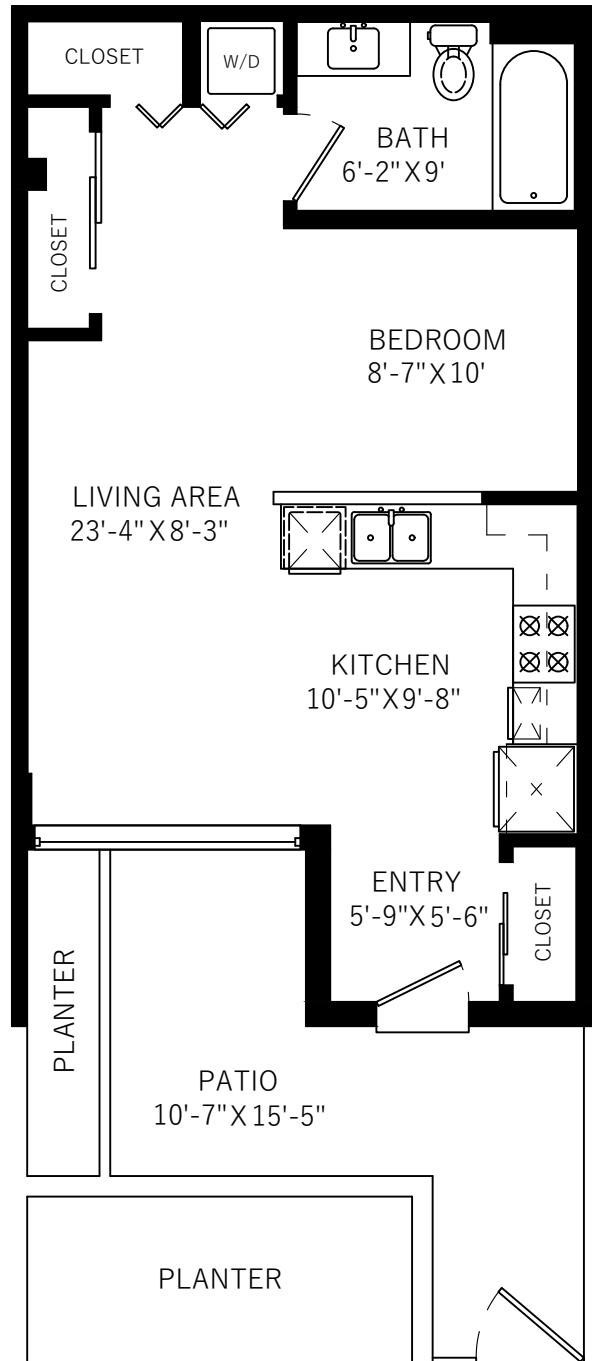

103-379 TYEE RD

VICTORIA, BC

Main Floor
Patio

553 SQ.FT.
141 SQ.FT.

Main Floor: 553 Sq.Ft.
Ceiling Height: 10'

WWW.RICKHUMPHRIES.COM

SUPPLIED BY:
MATTHEW JAMES PHOTOGRAPHY
WWW.MATTHEWJAMESPHOTO.CA