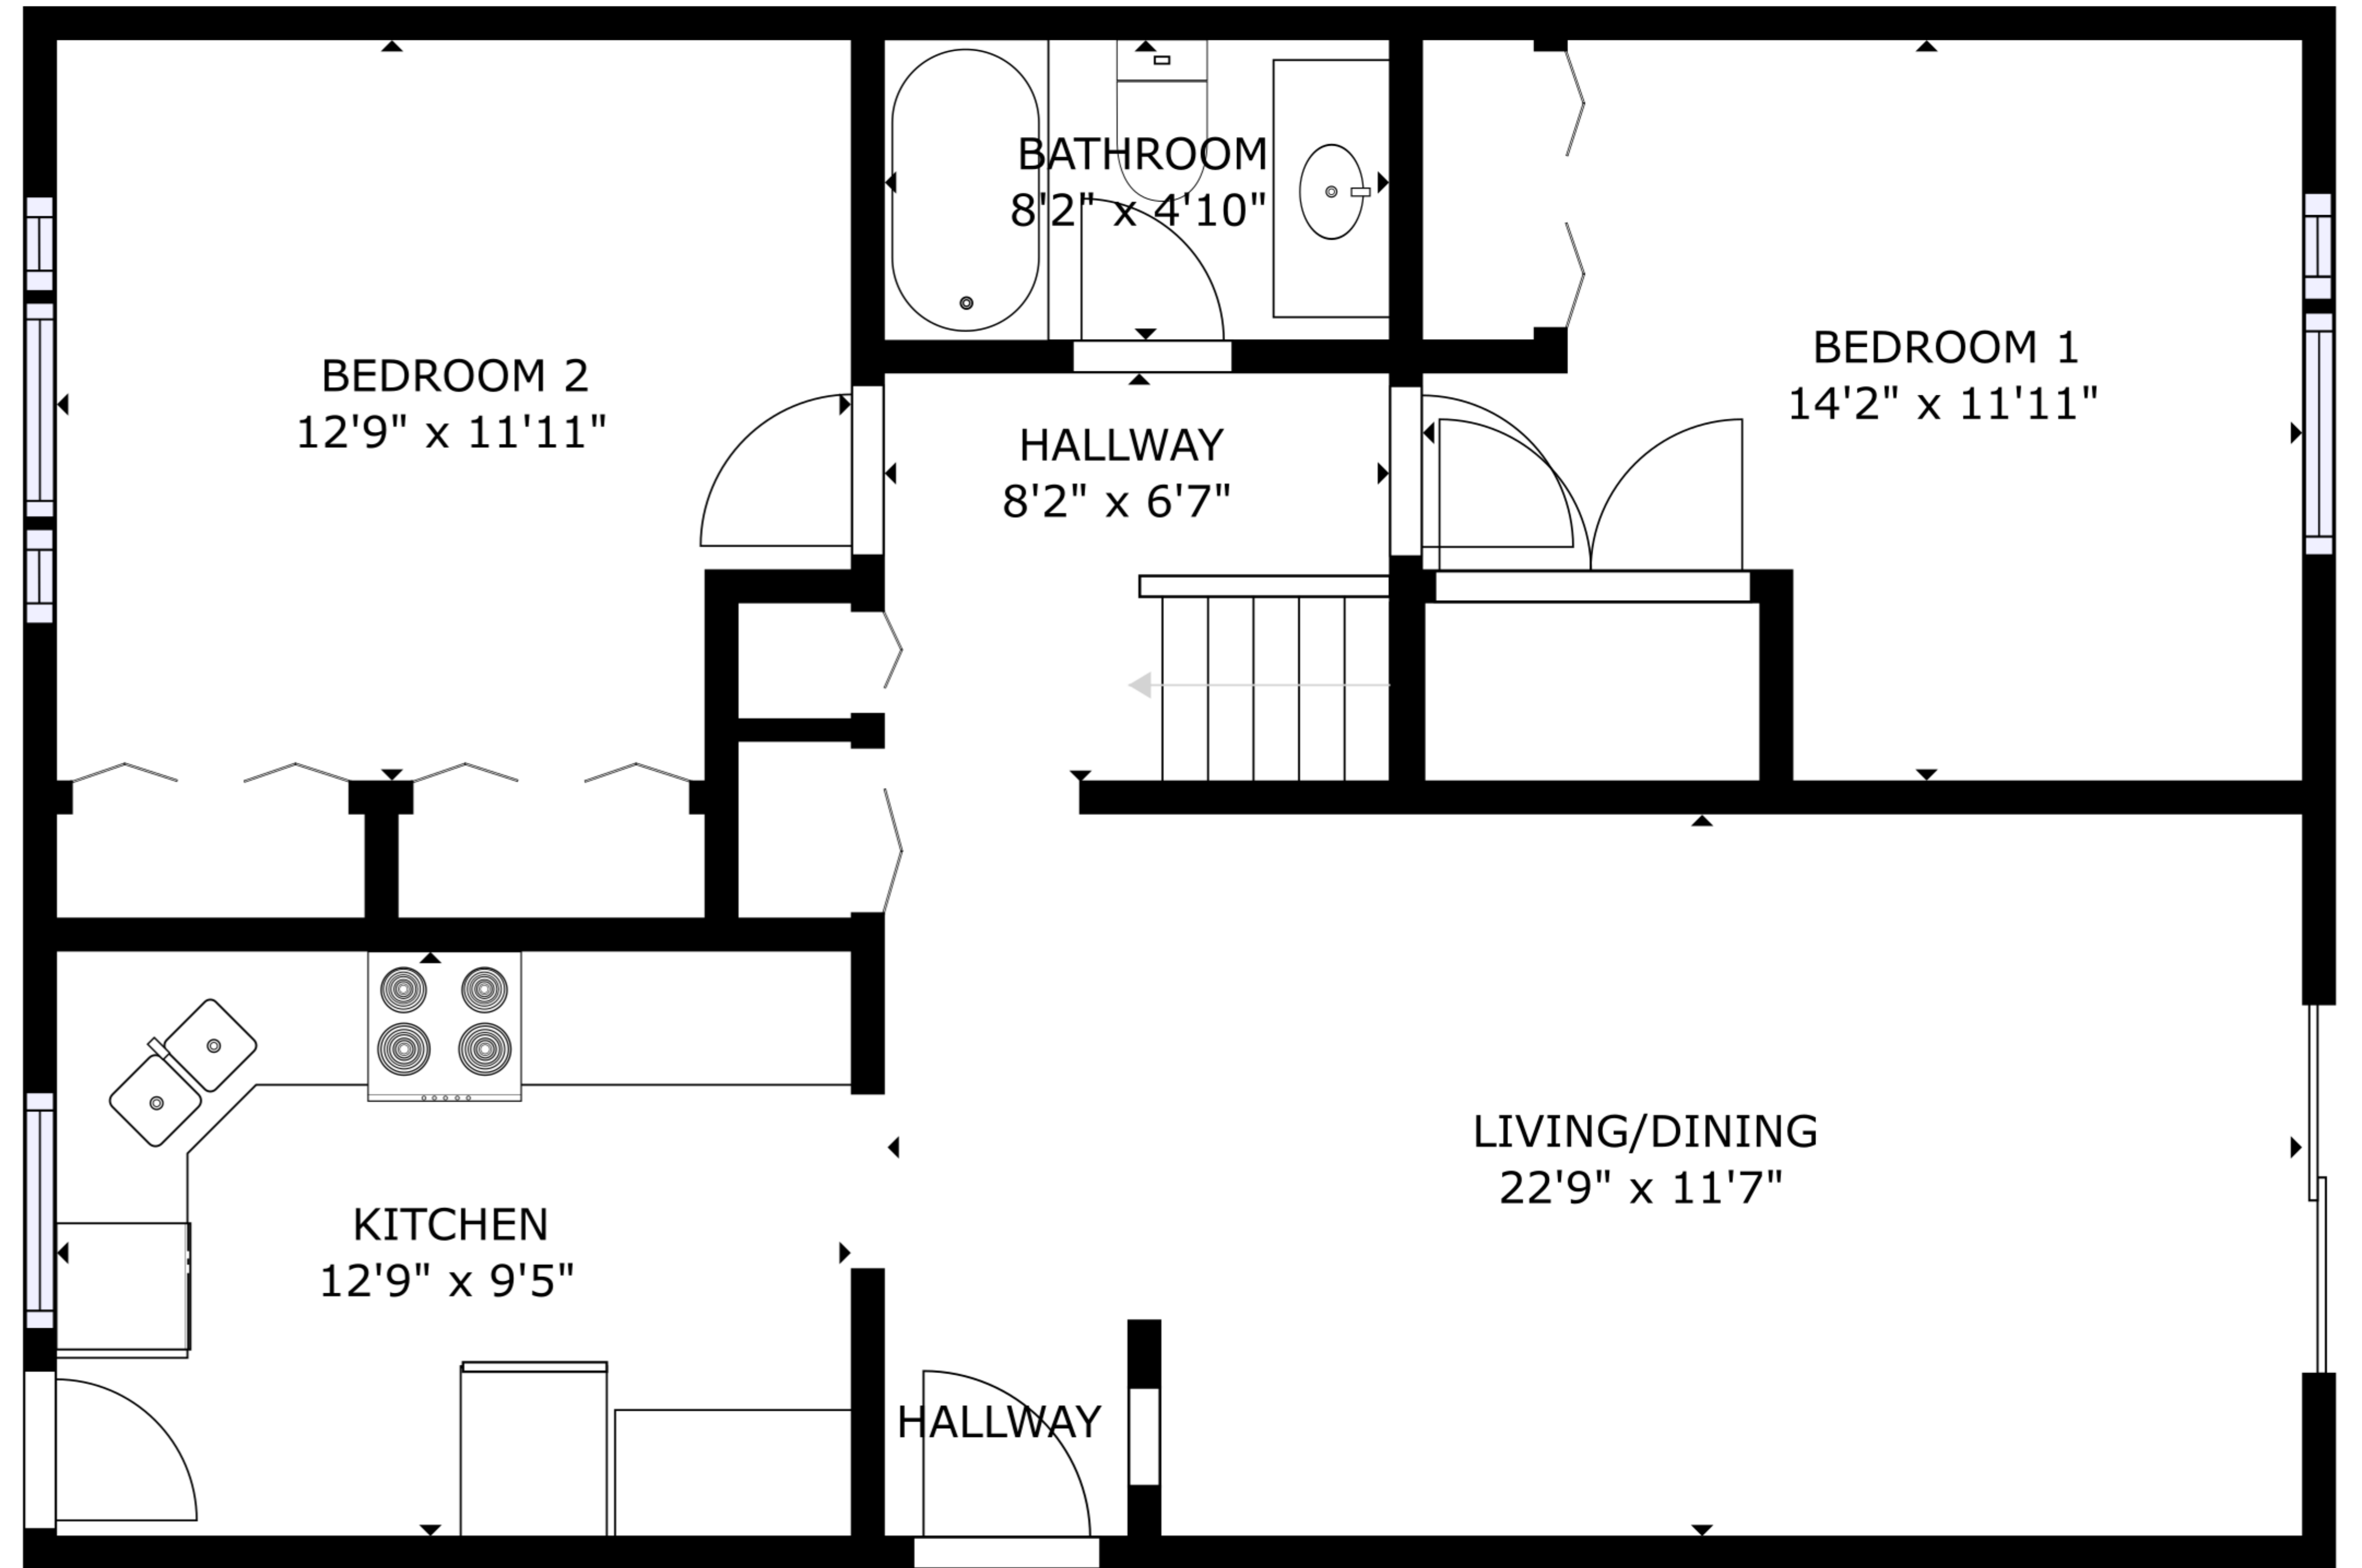

FLOOR 1

FLOOR 2

GROSS INTERNAL AREA
 FLOOR 1: 412 sq ft, FLOOR 2: 929 sq ft
 TOTAL: 1341 sq ft
 SIZES AND DIMENSIONS ARE APPROXIMATE, ACTUAL MAY VARY.