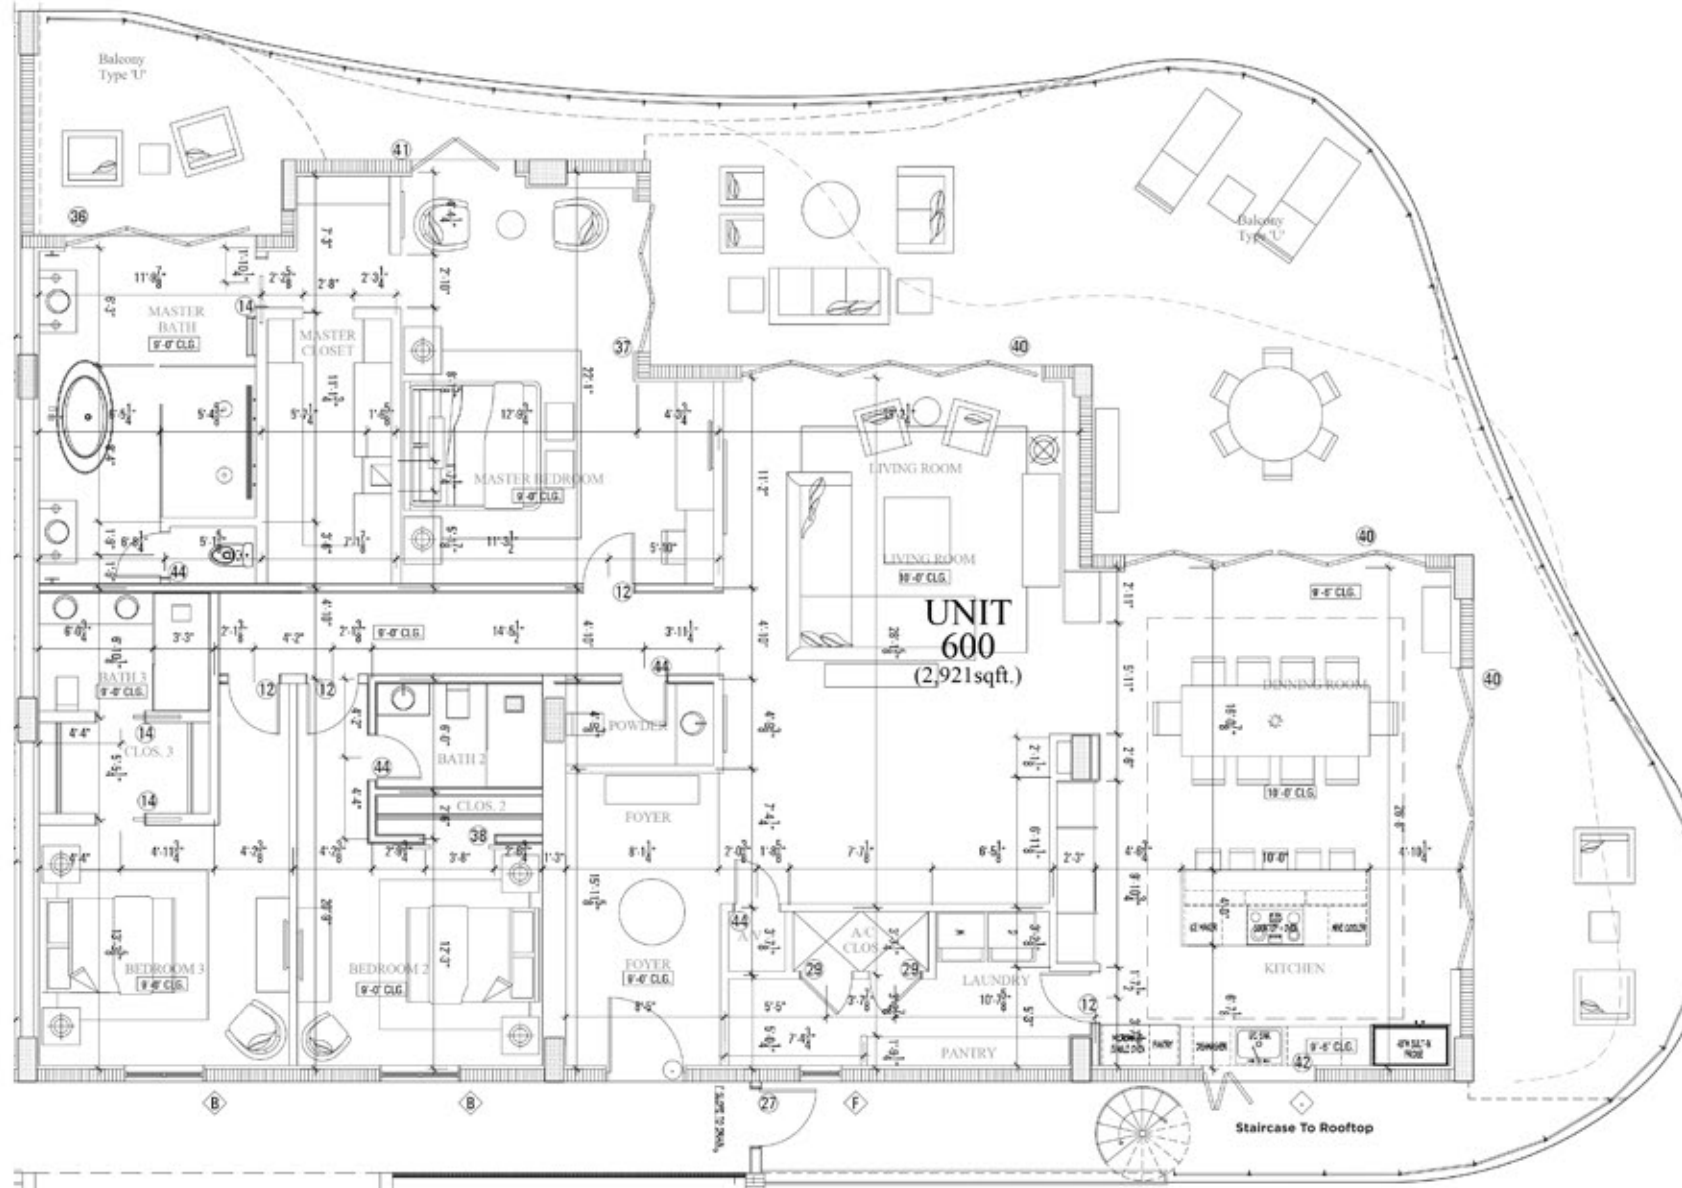

THE PINNACLE

PENTHOUSE RESIDENCE 600

3 BEDROOMS
4 ½ BATHROOMS
Rooftop Terrace with
Jacuzzi Tub and
Outdoor Kitchen

Air Conditioned Space
2921 ft² / 271 m²

Terrace Main Level
1559 ft² / 145 m²

Rooftop Terrace
1200 ft² / 111 m²