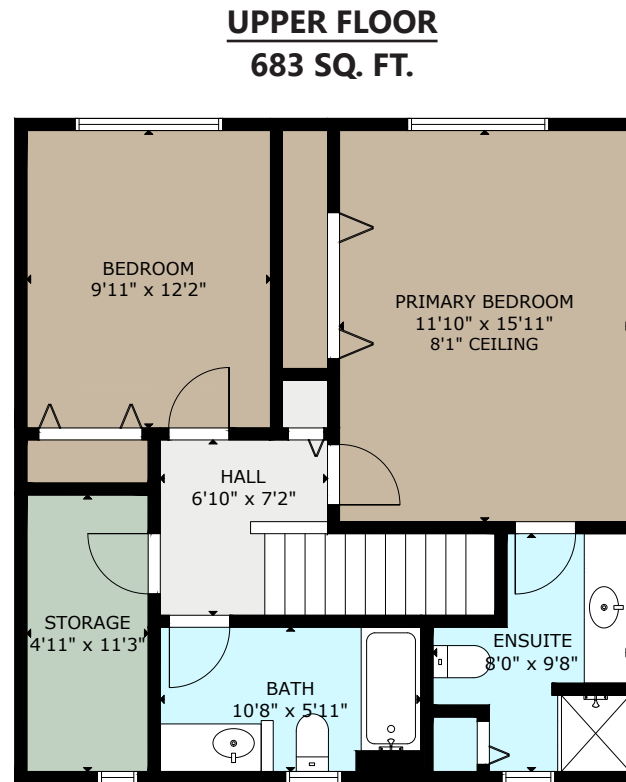

**MAIN FLOOR**  
755 SQ. FT.

**UPPER FLOOR**  
683 SQ. FT.

## 119 - 3053 PINE STREET

	FINISHED	UNFINISHED	CARPORT	DECK / PATIO	PORCH
MAIN	755	-	254	105	53
UPPER	683	-	-	-	-
<b>TOTAL</b>	<b>1438</b>	<b>-</b>	<b>254</b>	<b>105</b>	<b>53</b>

SIZE AND DIMENSIONS ARE APPROXIMATE, ACTUAL MAY VARY  
PREPARED FOR THE EXCLUSIVE USE OF