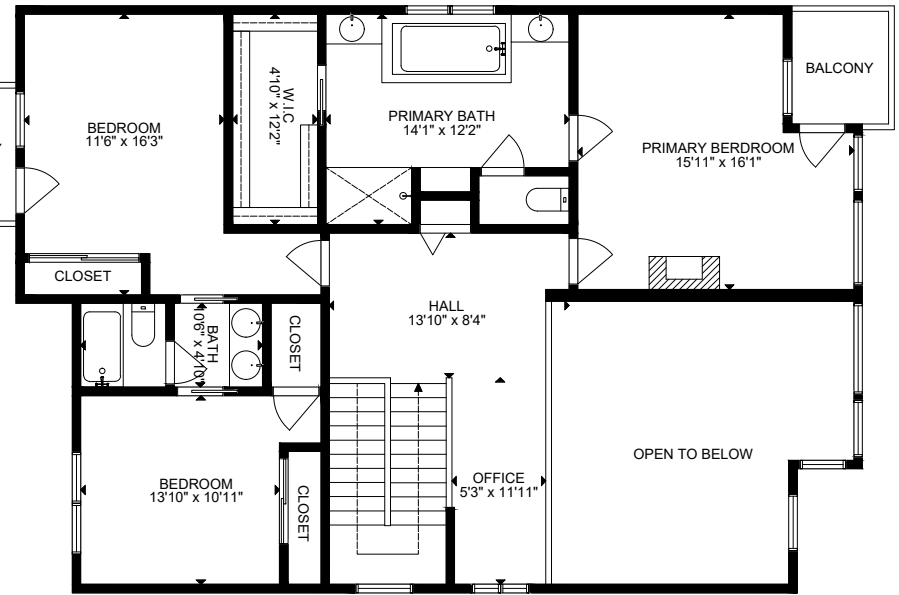

FLOOR 1

FLOOR 3

FLOOR 2

GROSS INTERNAL AREA
 FLOOR 1: 1005 SQ FT, FLOOR 2: 1556 SQ FT, FLOOR 3: 1320 SQ FT
 EXCLUDED AREAS: GARAGE: 602 SQ FT
 TOTAL: 3881 SQ FT
 SIZE AND DIMENSIONS ARE APPROXIMATE, ACTUAL MAY VARY