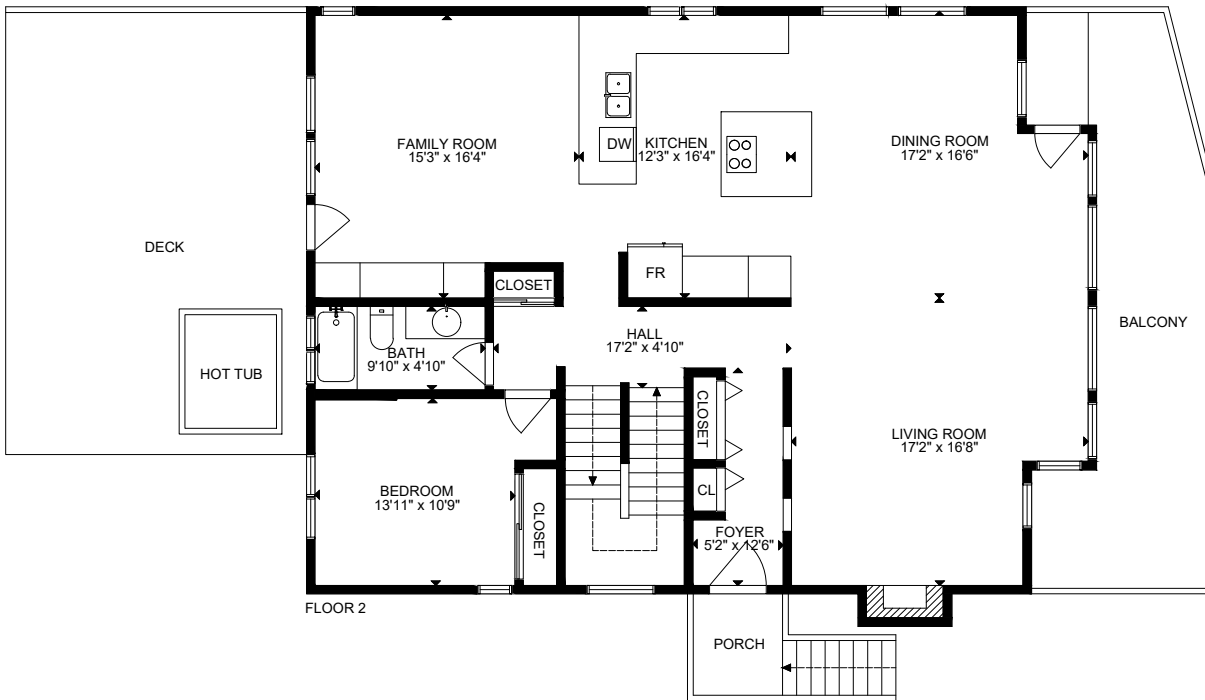

FLOOR 1

FLOOR 3

FLOOR 2

GROSS INTERNAL AREA
 FLOOR 1: 1005 SQ FT, FLOOR 2: 1556 SQ FT, FLOOR 3: 1320 SQ FT
 EXCLUDED AREAS: GARAGE: 602 SQ FT
 TOTAL: 3881 SQ FT
 SIZE AND DIMENSIONS ARE APPROXIMATE, ACTUAL MAY VARY