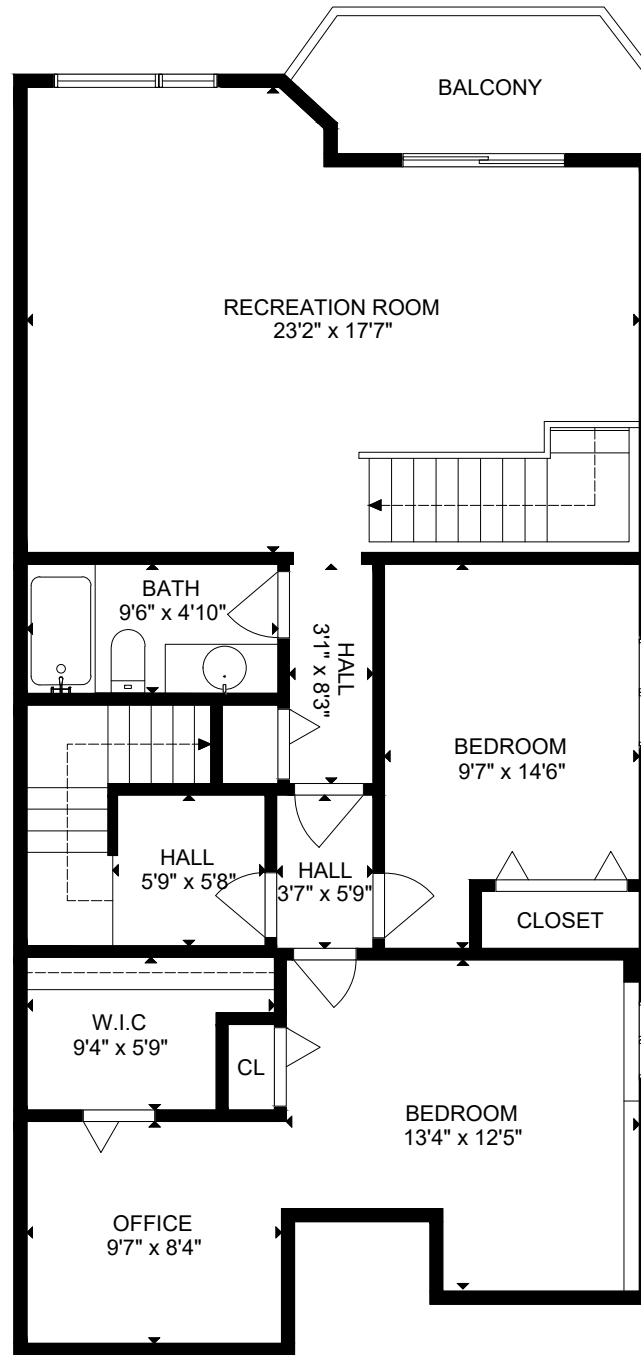

FLOOR 1

FLOOR 2

FLOOR 3

GROSS INTERNAL AREA  
 FLOOR 1: 387 SQ FT, FLOOR 2: 1087 SQ FT, FLOOR 3: 1140 SQ FT  
 TOTAL: 2614 SQ FT  
 SIZE AND DIMENSIONS ARE APPROXIMATE, ACTUAL MAY VARY