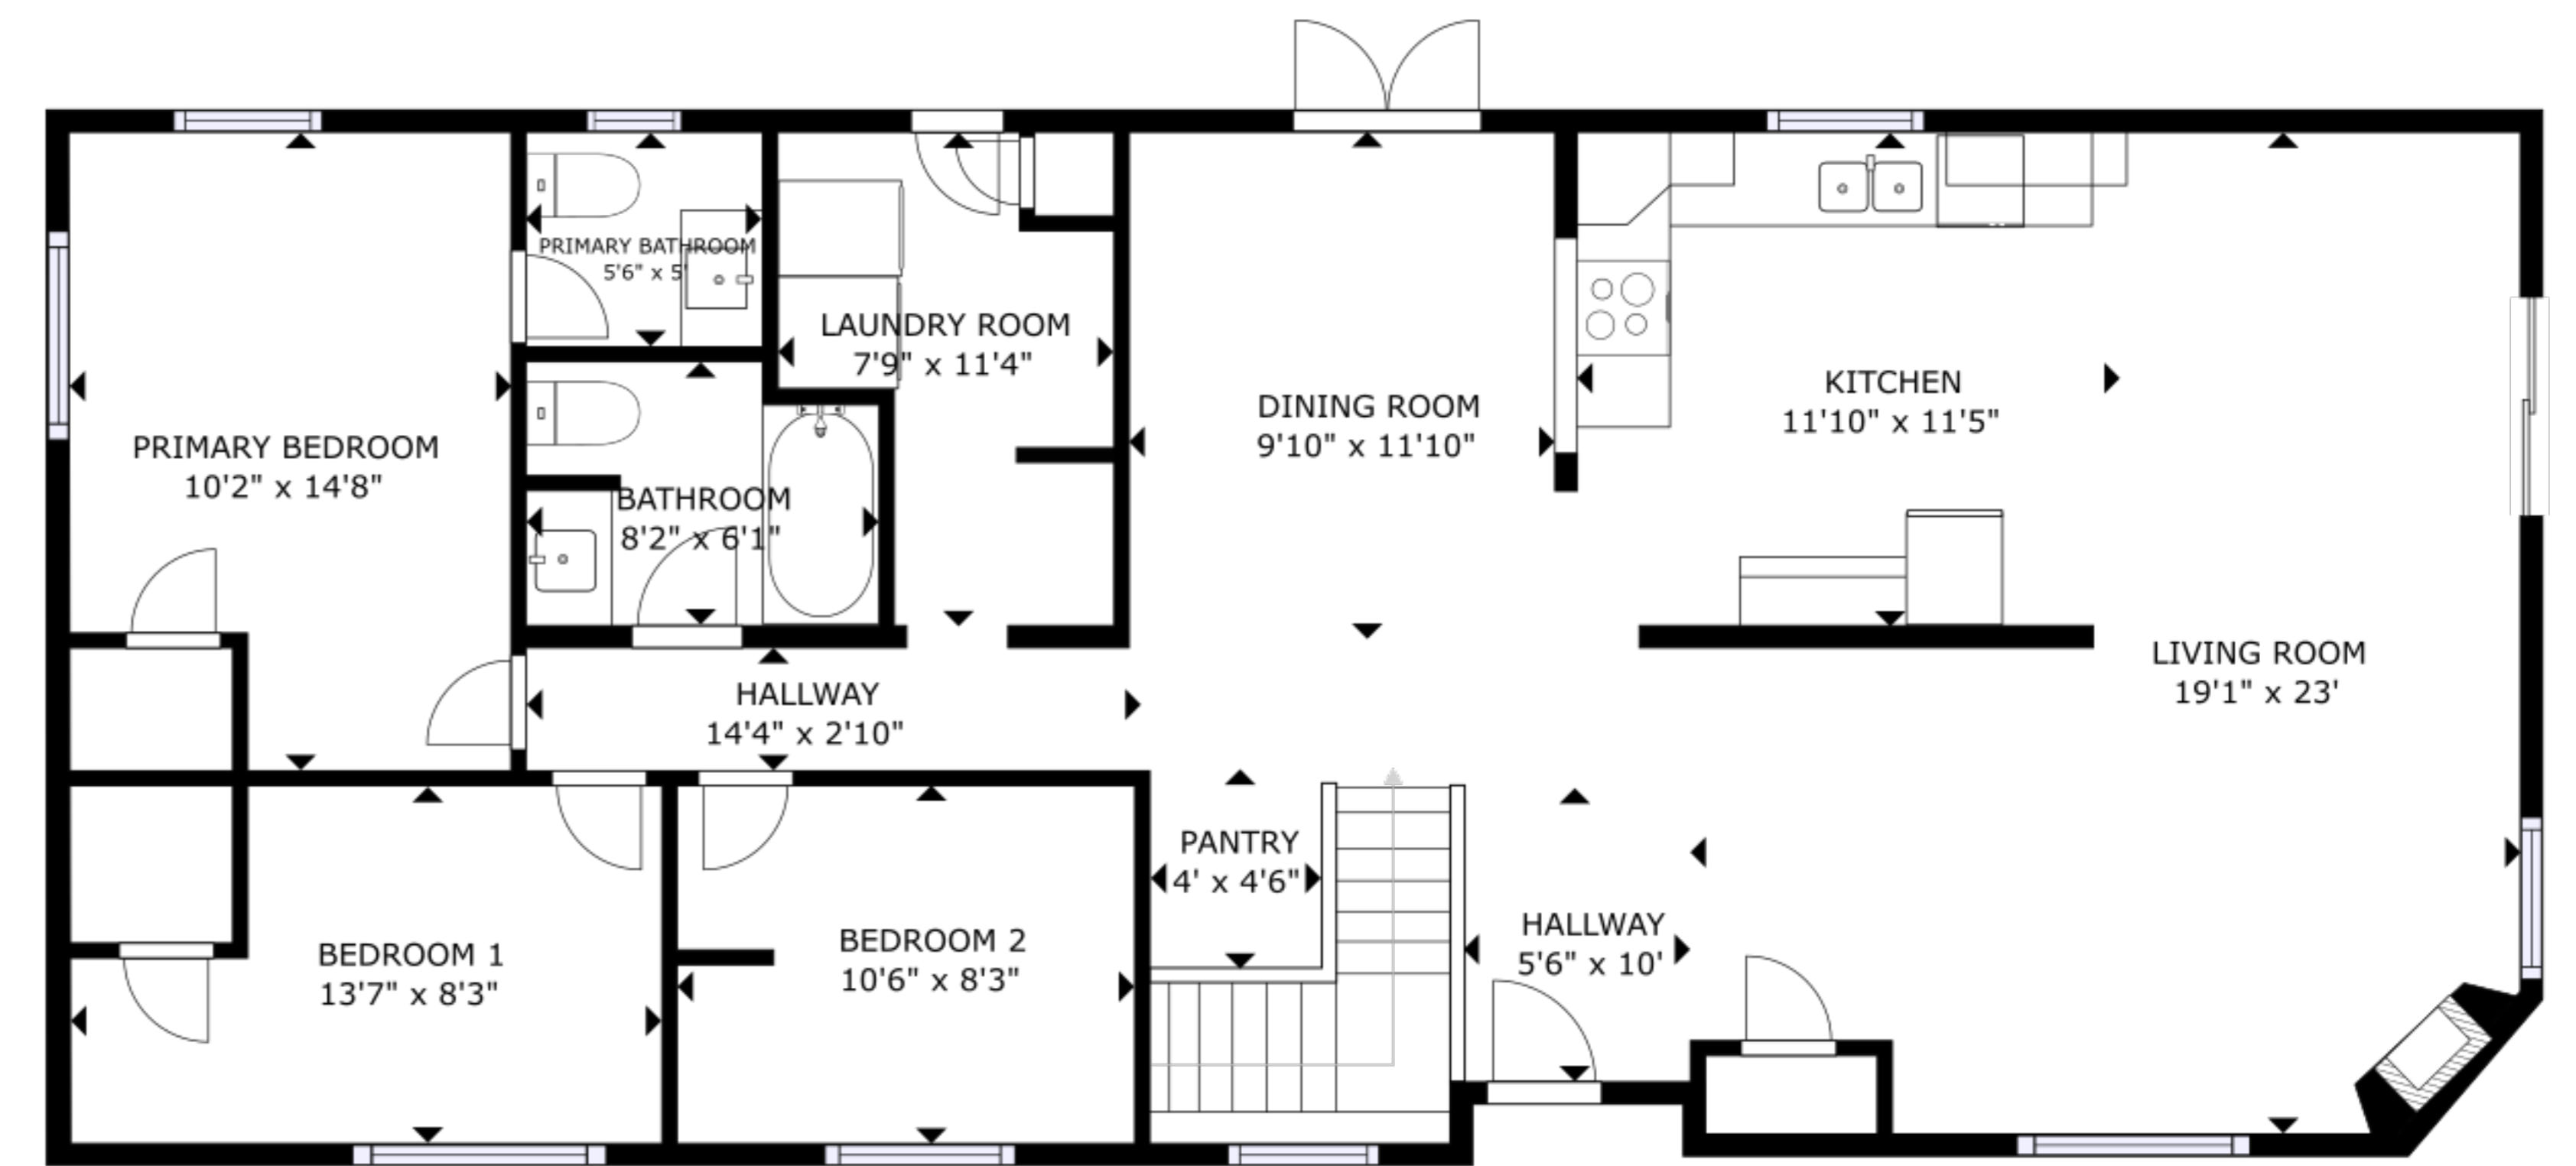

FLOOR 1

FLOOR 2

GROSS INTERNAL AREA

FLOOR 1: 1224 sq ft, FLOOR 2: 1292 sq ft

TOTAL: 2516 sq ft

SIZES AND DIMENSIONS ARE APPROXIMATE, ACTUAL MAY VARY.