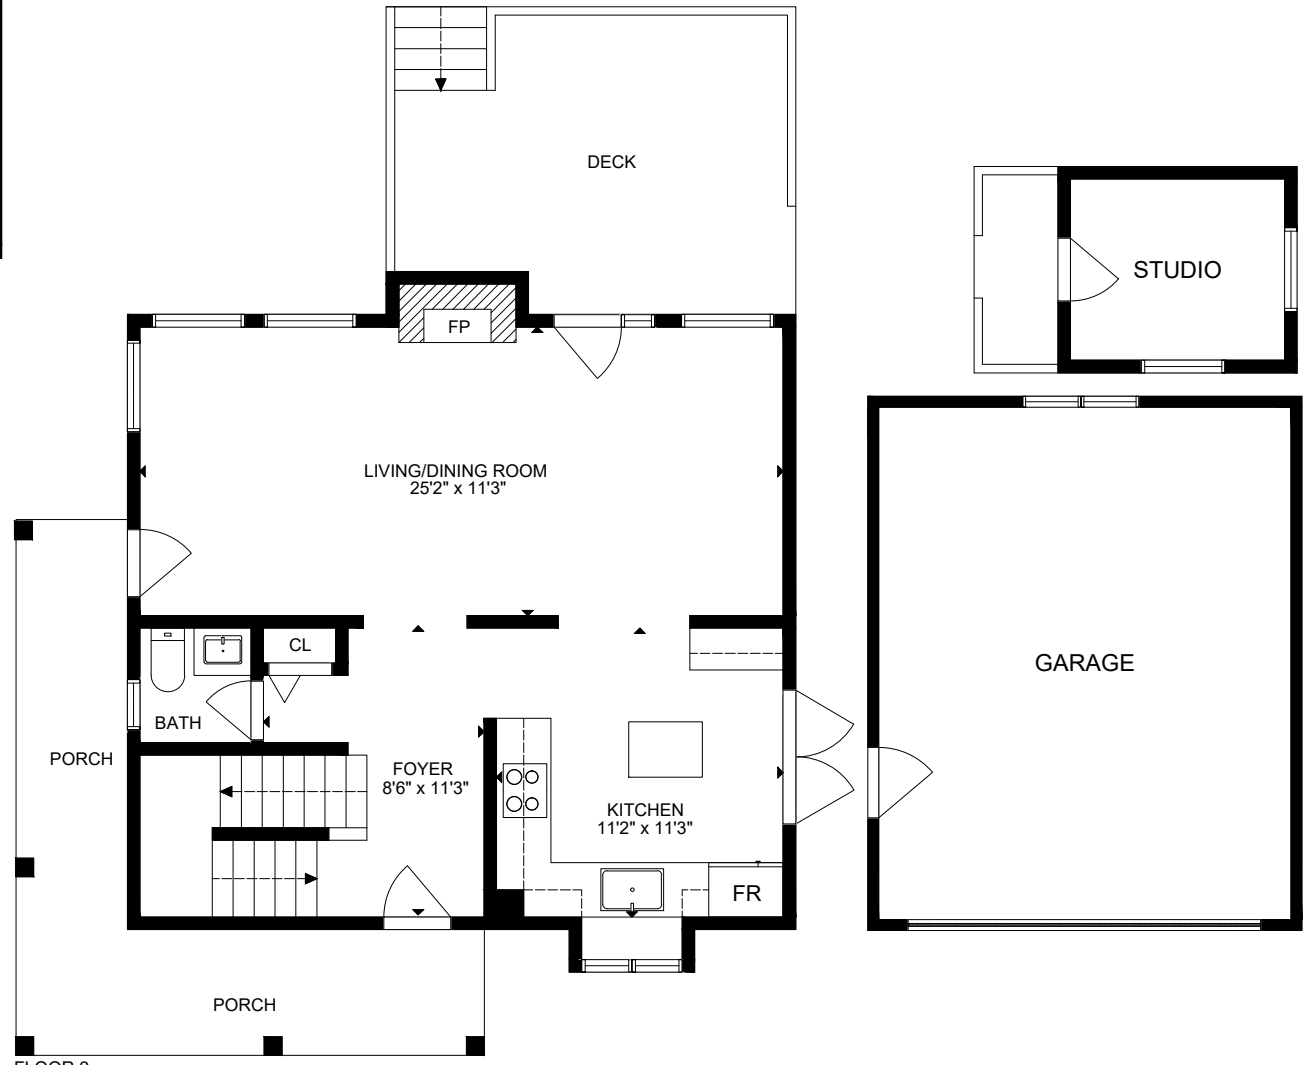

FLOOR 3

FLOOR 1

FLOOR 2

GROSS INTERNAL AREA
 FLOOR 1: 594 SQ FT, FLOOR 2: 638 SQ FT, FLOOR 3: 638 SQ FT
 TOTAL: 1870 SQ FT
 SIZE AND DIMENSIONS ARE APPROXIMATE, ACTUAL MAY VARY