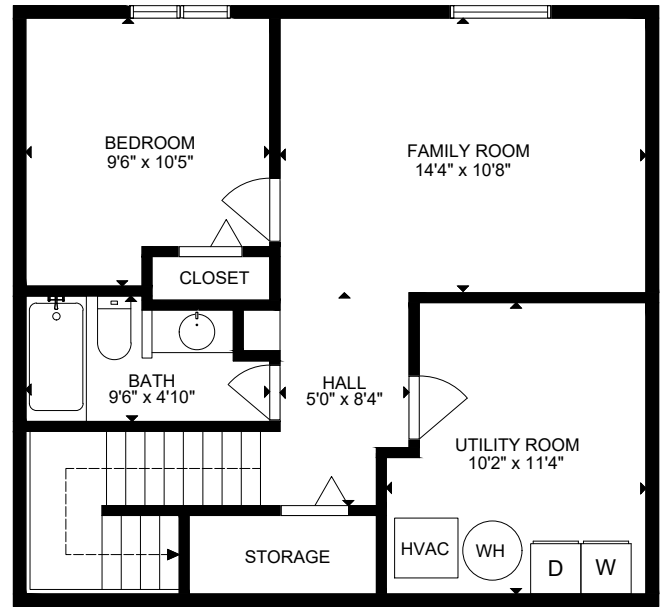

FLOOR 3

FLOOR 1

FLOOR 2

GROSS INTERNAL AREA
 FLOOR 1: 594 SQ FT, FLOOR 2: 638 SQ FT, FLOOR 3: 638 SQ FT
 TOTAL: 1870 SQ FT
 SIZE AND DIMENSIONS ARE APPROXIMATE, ACTUAL MAY VARY