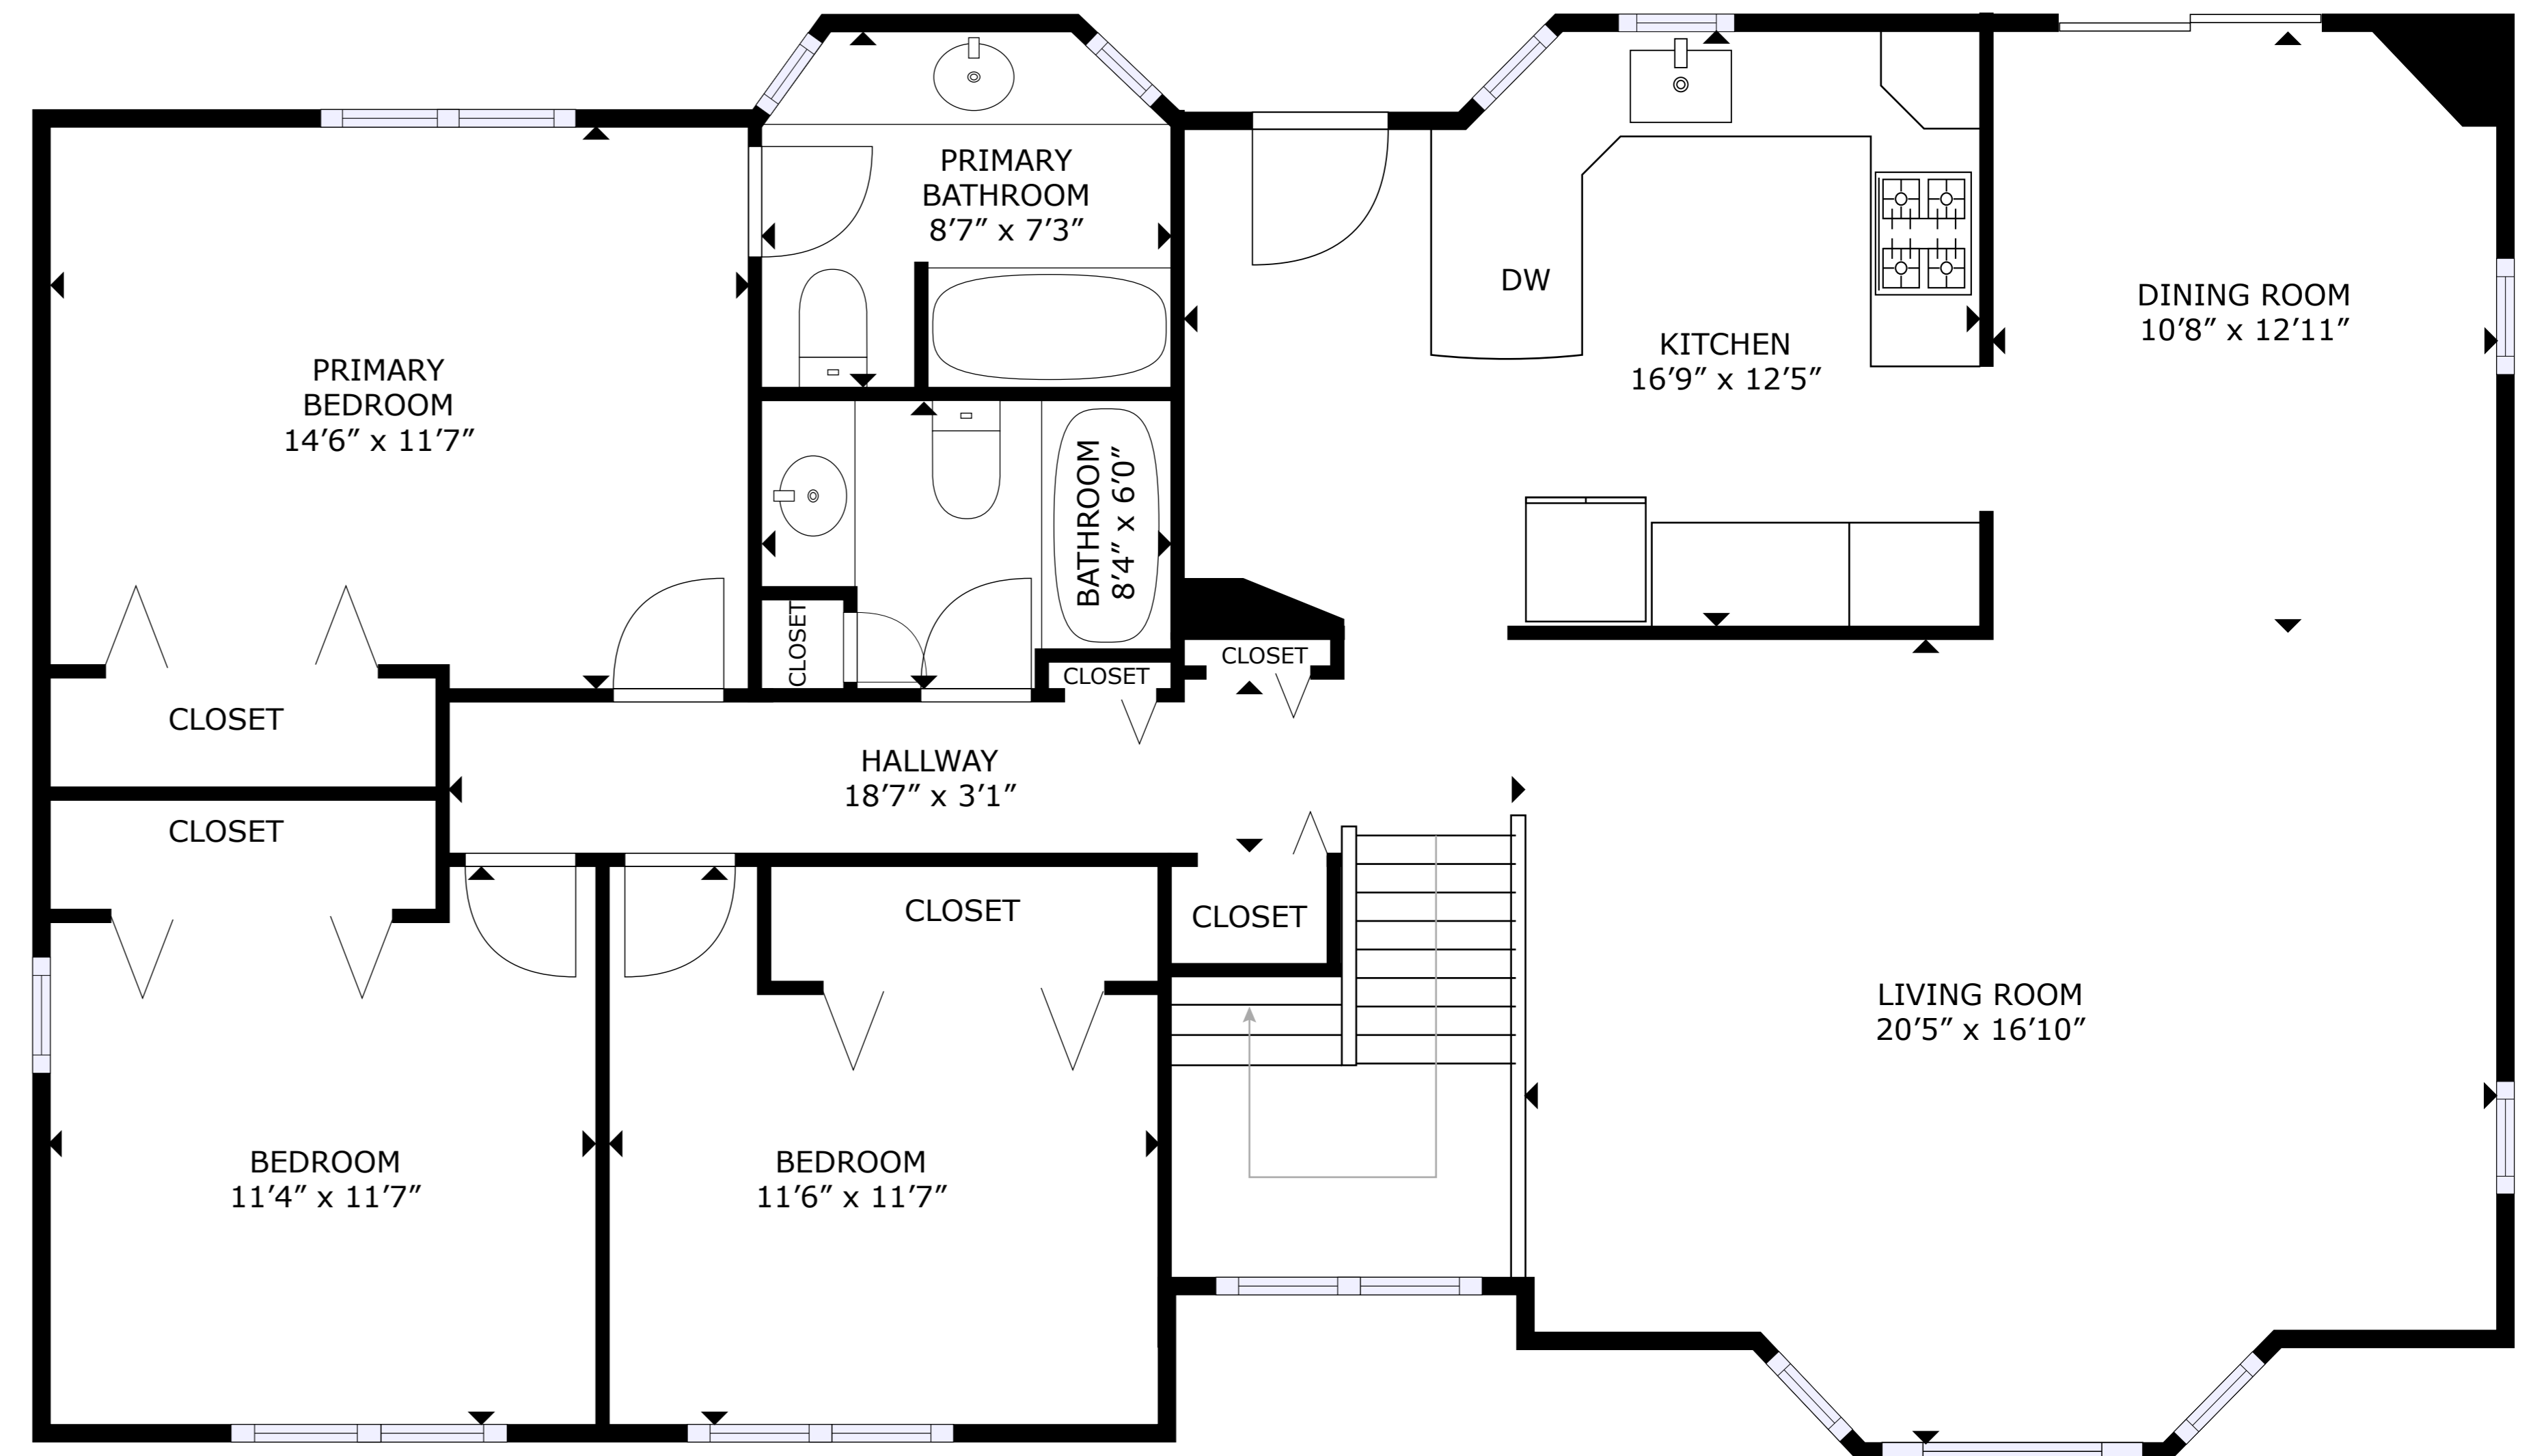

FLOOR 1

FLOOR 2

GROSS INTERNAL AREA
 FLOOR 1: 757 sq. ft, FLOOR 2: 1,410 sq. ft
 TOTAL: 2,167 sq. ft
 EXCLUDED AREA: GARAGE: 522 sq. ft
 SIZES AND DIMENSIONS ARE APPROXIMATE, ACTUAL MAY VARY.