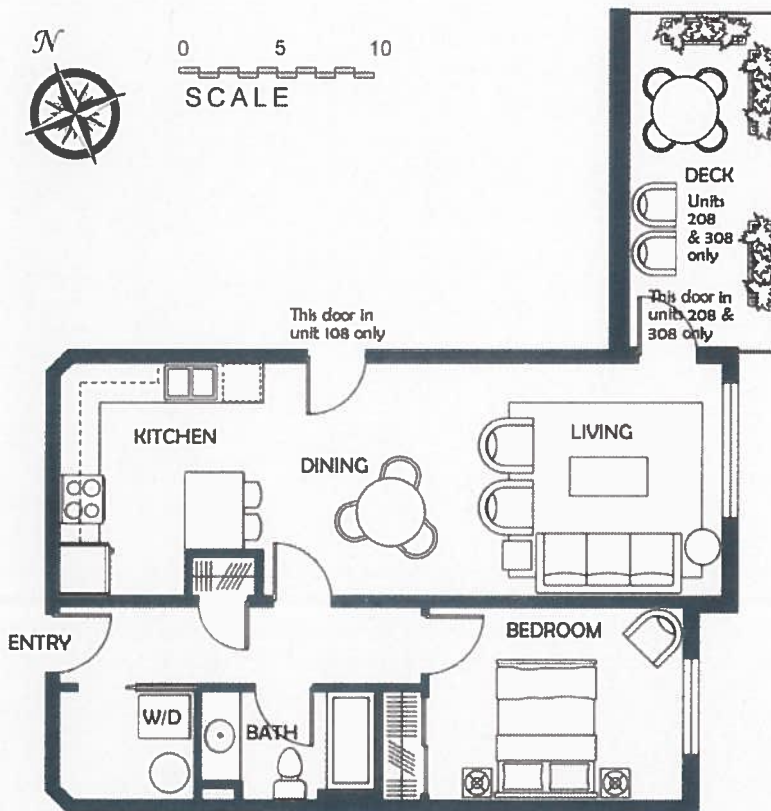

Pacific Point

CONDOS

Unit Type F

108, 208 & 308

800 Sq Ft

Deck - 140 Sq Ft

1 Bed

1 Bath

This plan is conceptual and not a legal offering. The developer reserves the right to alter, add or delete any of the specifications or areas noted herein without notice. The furniture shown is for the purpose of illustrating a possible layout and does not form any part of the offering.