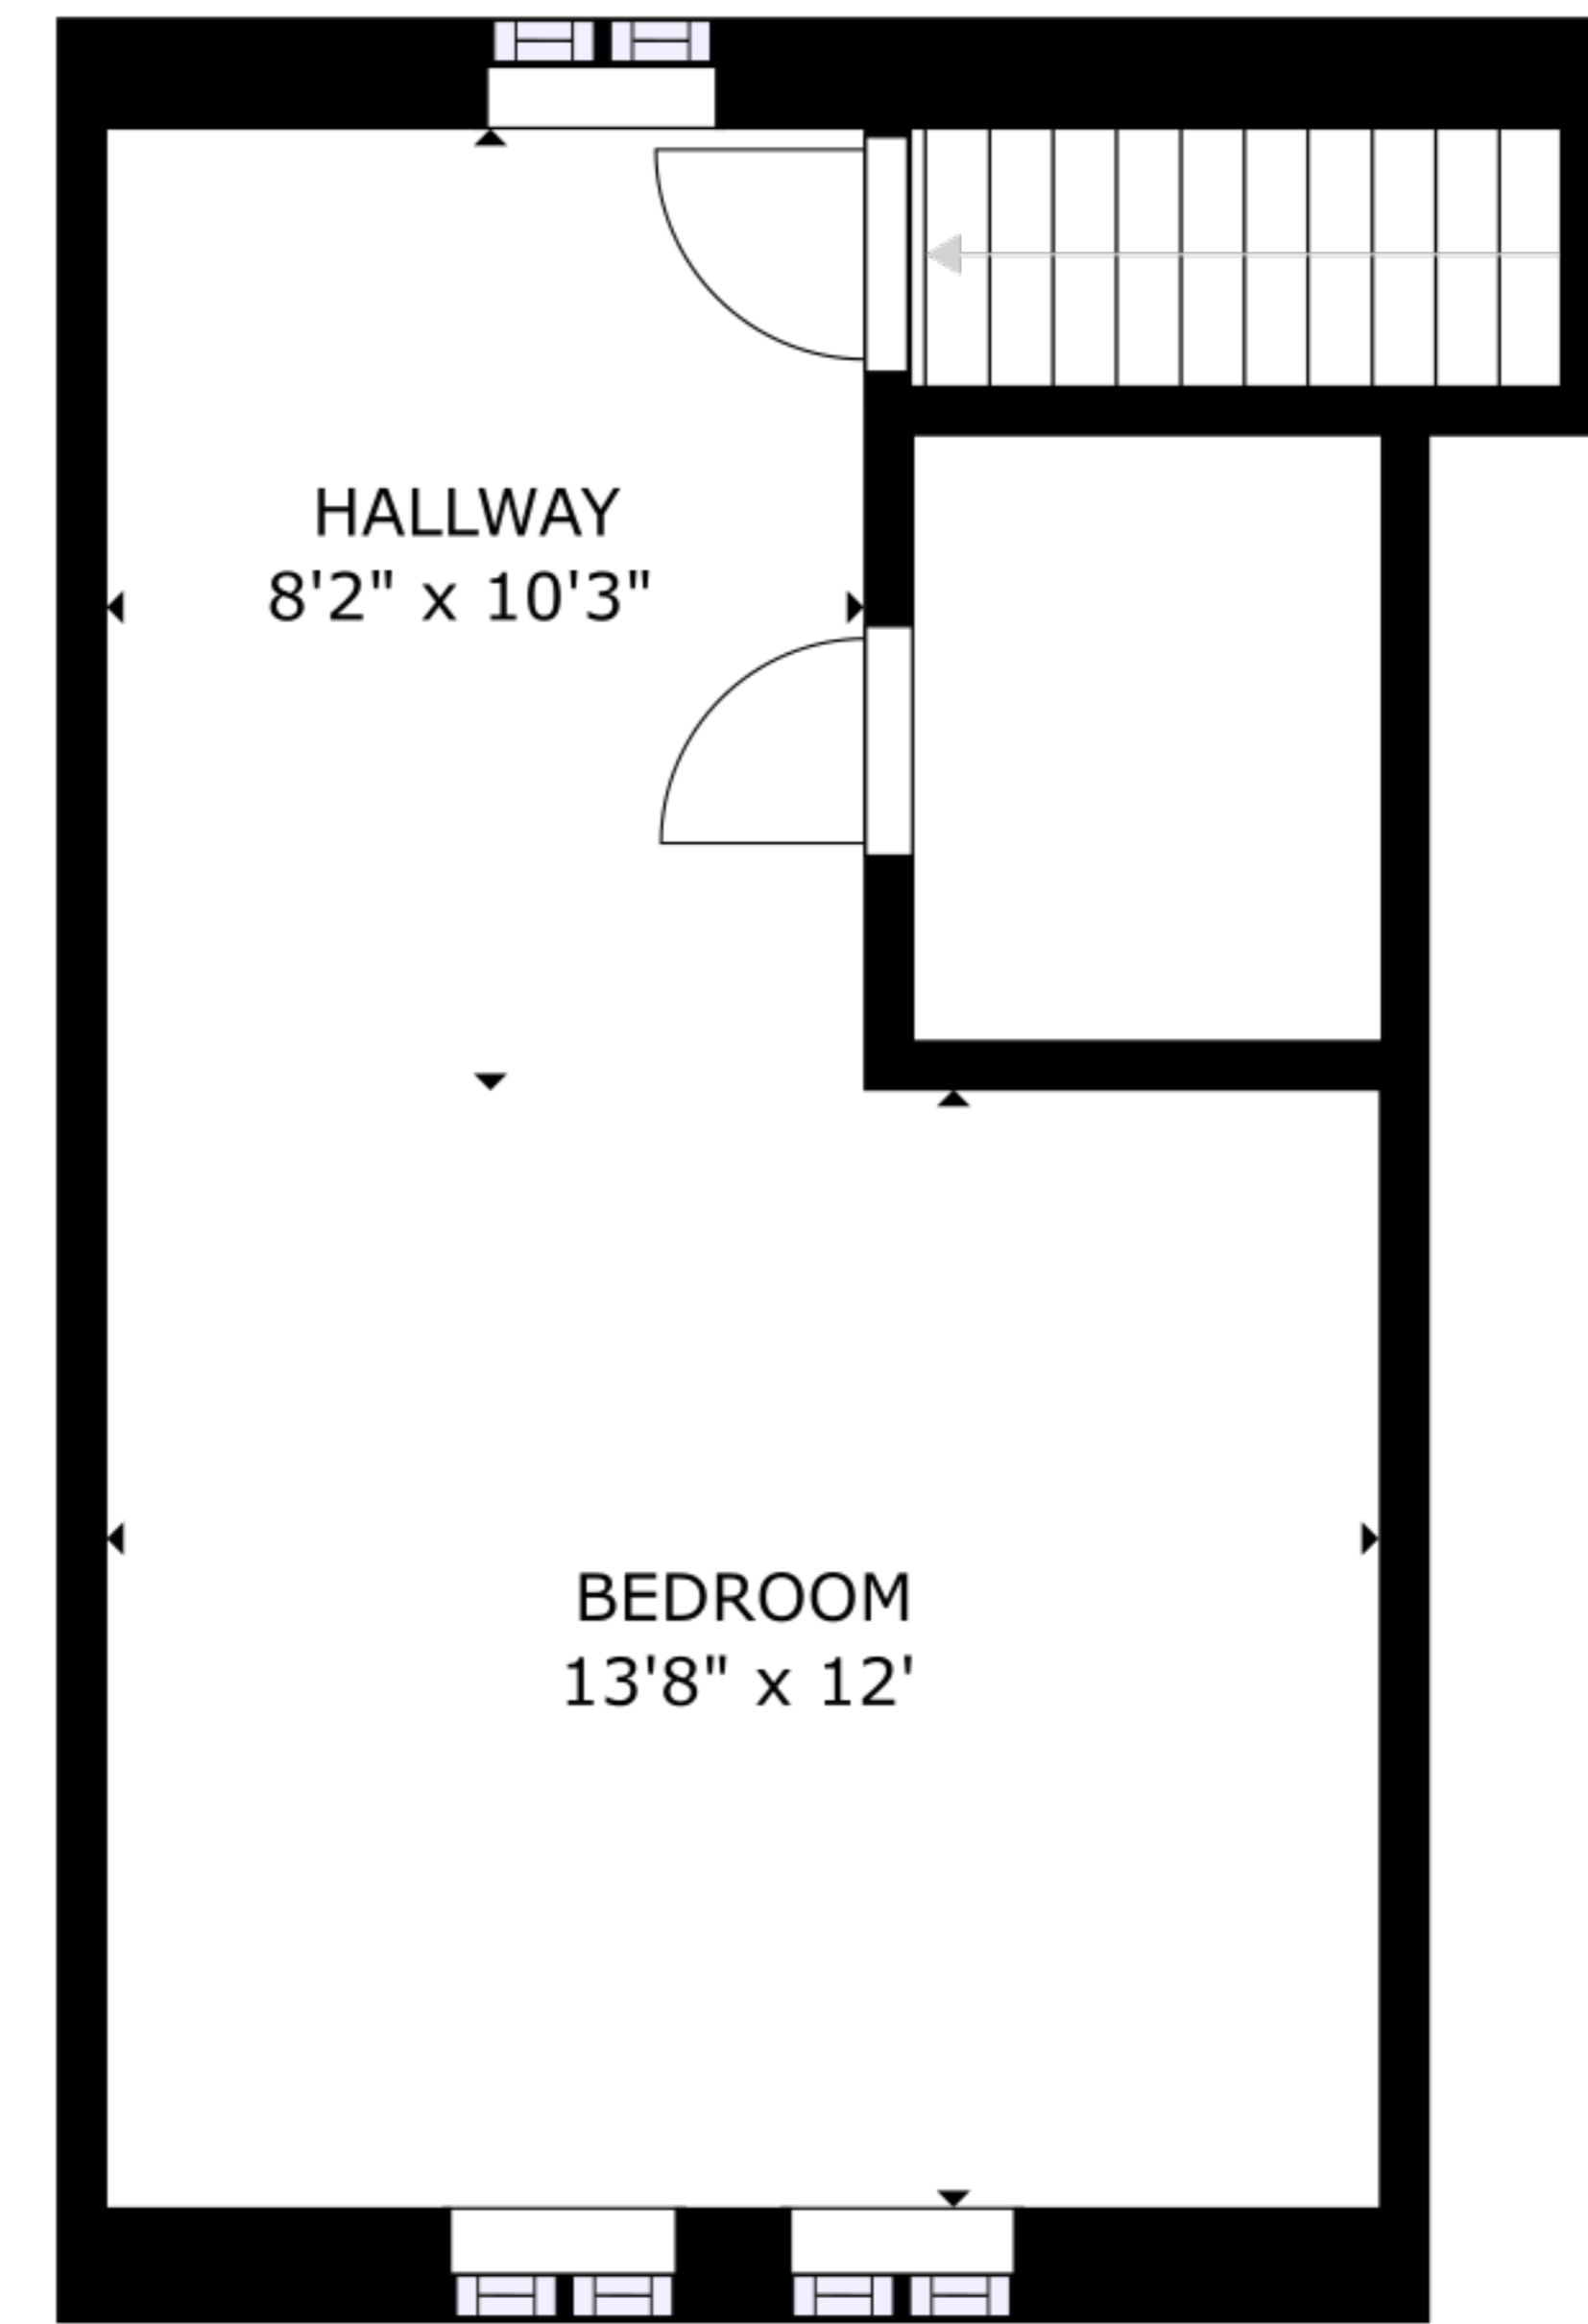

FLOOR 1

FLOOR 2

GROSS INTERNAL AREA
 FLOOR 1: 561 sq ft, FLOOR 2: 312 sq ft
 EXCLUDED AREAS; PORCH: 112 sq ft, PATIO: 189 sq ft
 TOTAL: 873 sq ft
 SIZES AND DIMENSIONS ARE APPROXIMATE, ACTUAL MAY VARY.