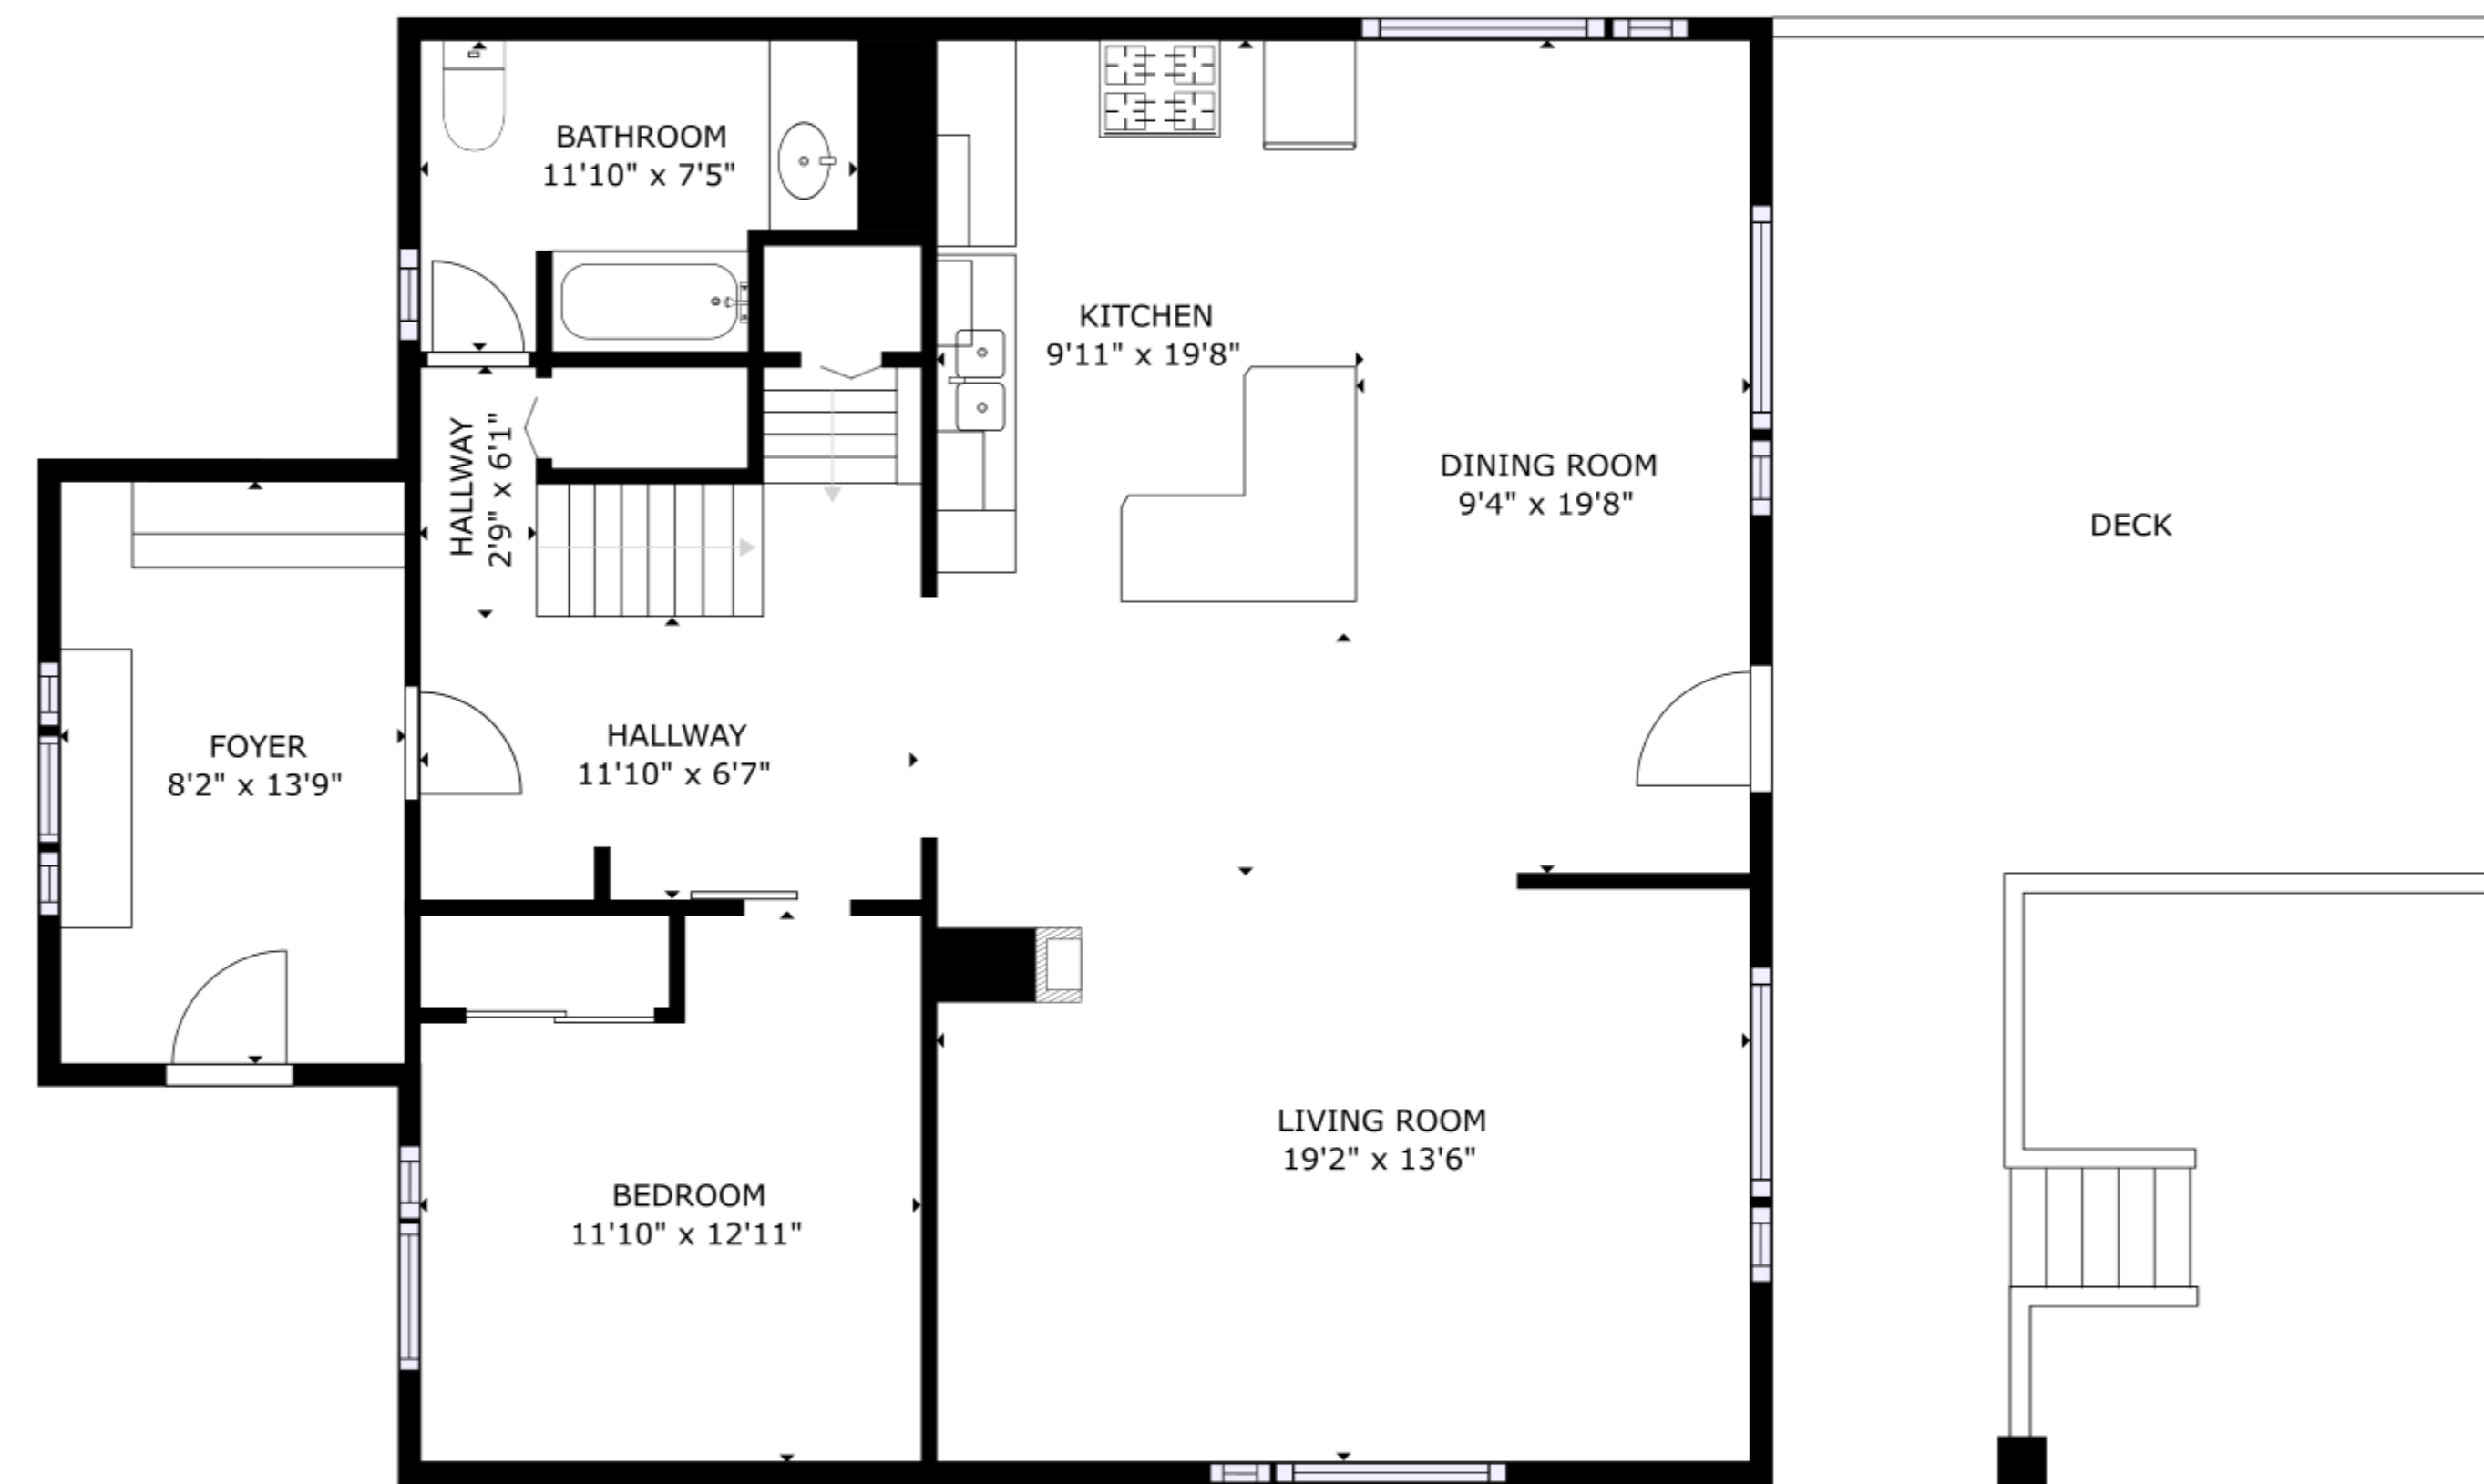

FLOOR 1

FLOOR 2

FLOOR 3

GROSS INTERNAL AREA
 FLOOR 1: 517 sq ft, FLOOR 2: 1166 sq ft, FLOOR 3: 348 sq ft
 EXCLUDED AREAS; BALCONY: 136 sq ft, DECK: 469 sq ft
 REDUCED HEADROOM: 65 sq ft
 TOTAL: 2031 sq ft
 SIZES AND DIMENSIONS ARE APPROXIMATE, ACTUAL MAY VARY.