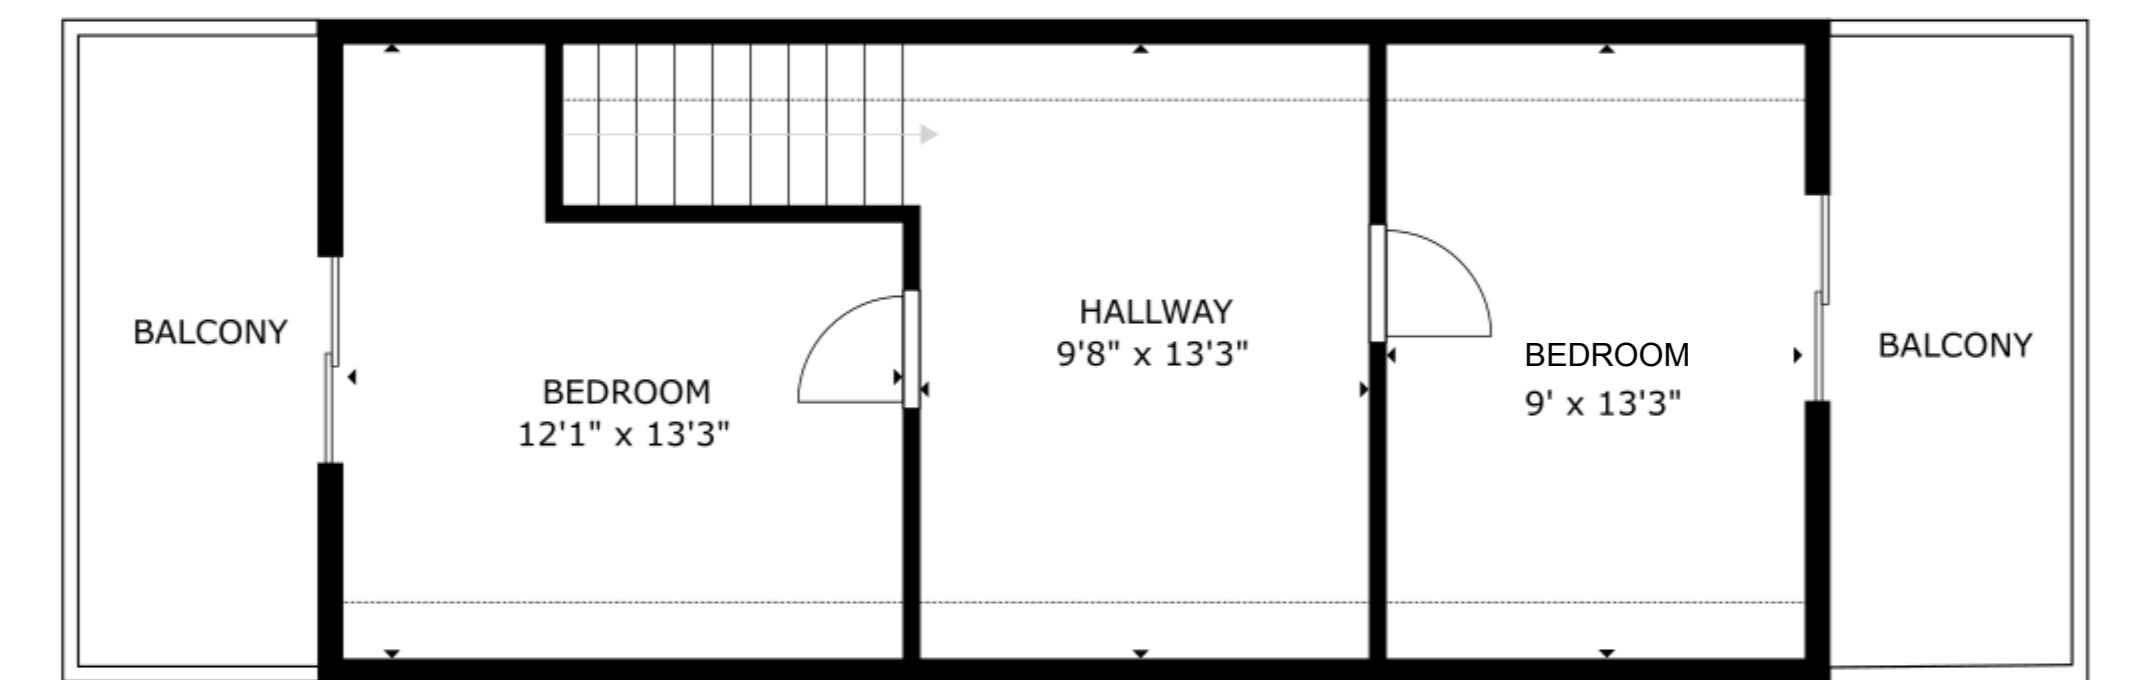

FLOOR 1

FLOOR 2

FLOOR 3

GROSS INTERNAL AREA
 FLOOR 1: 517 sq ft, FLOOR 2: 1166 sq ft, FLOOR 3: 348 sq ft
 EXCLUDED AREAS; BALCONY: 136 sq ft, DECK: 469 sq ft
 REDUCED HEADROOM: 65 sq ft
 TOTAL: 2031 sq ft
 SIZES AND DIMENSIONS ARE APPROXIMATE, ACTUAL MAY VARY.