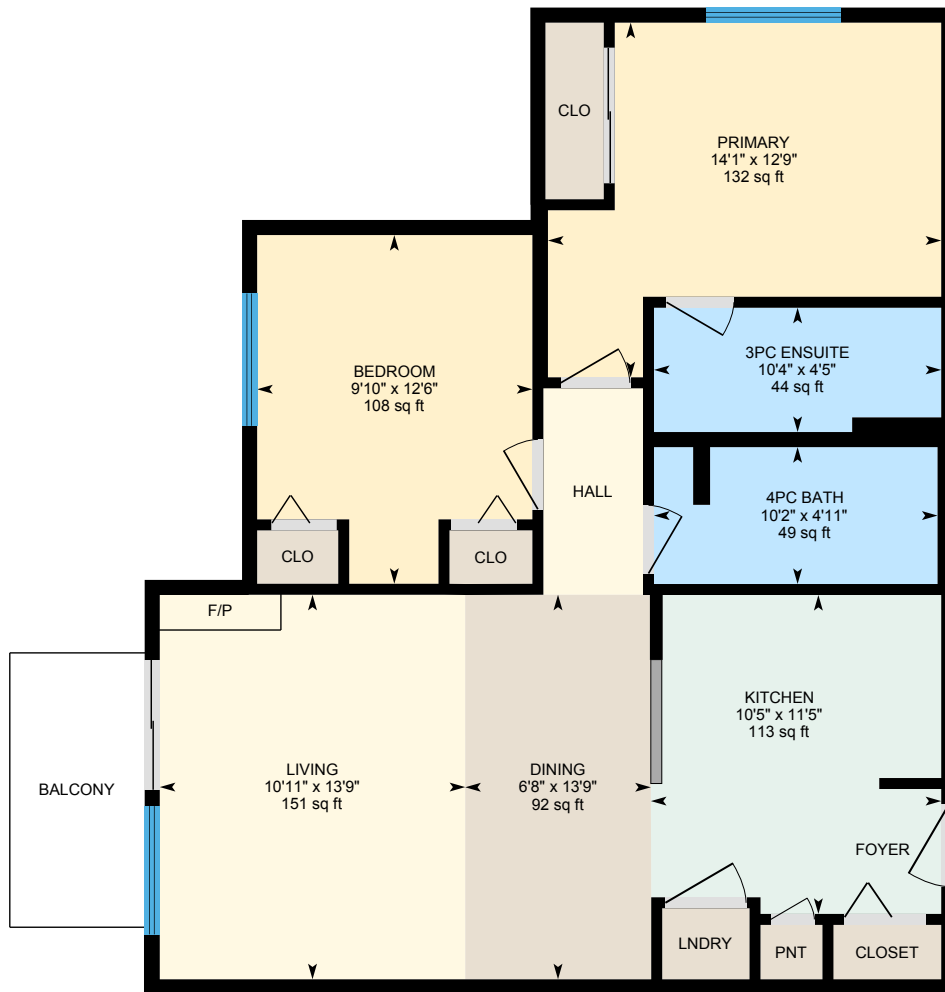

102-107 Montane Rd, Canmore, AB

Main Floor Exterior Area 878.78 sq ft
Interior Area 810.13 sq ft

PREPARED 2024/10/21