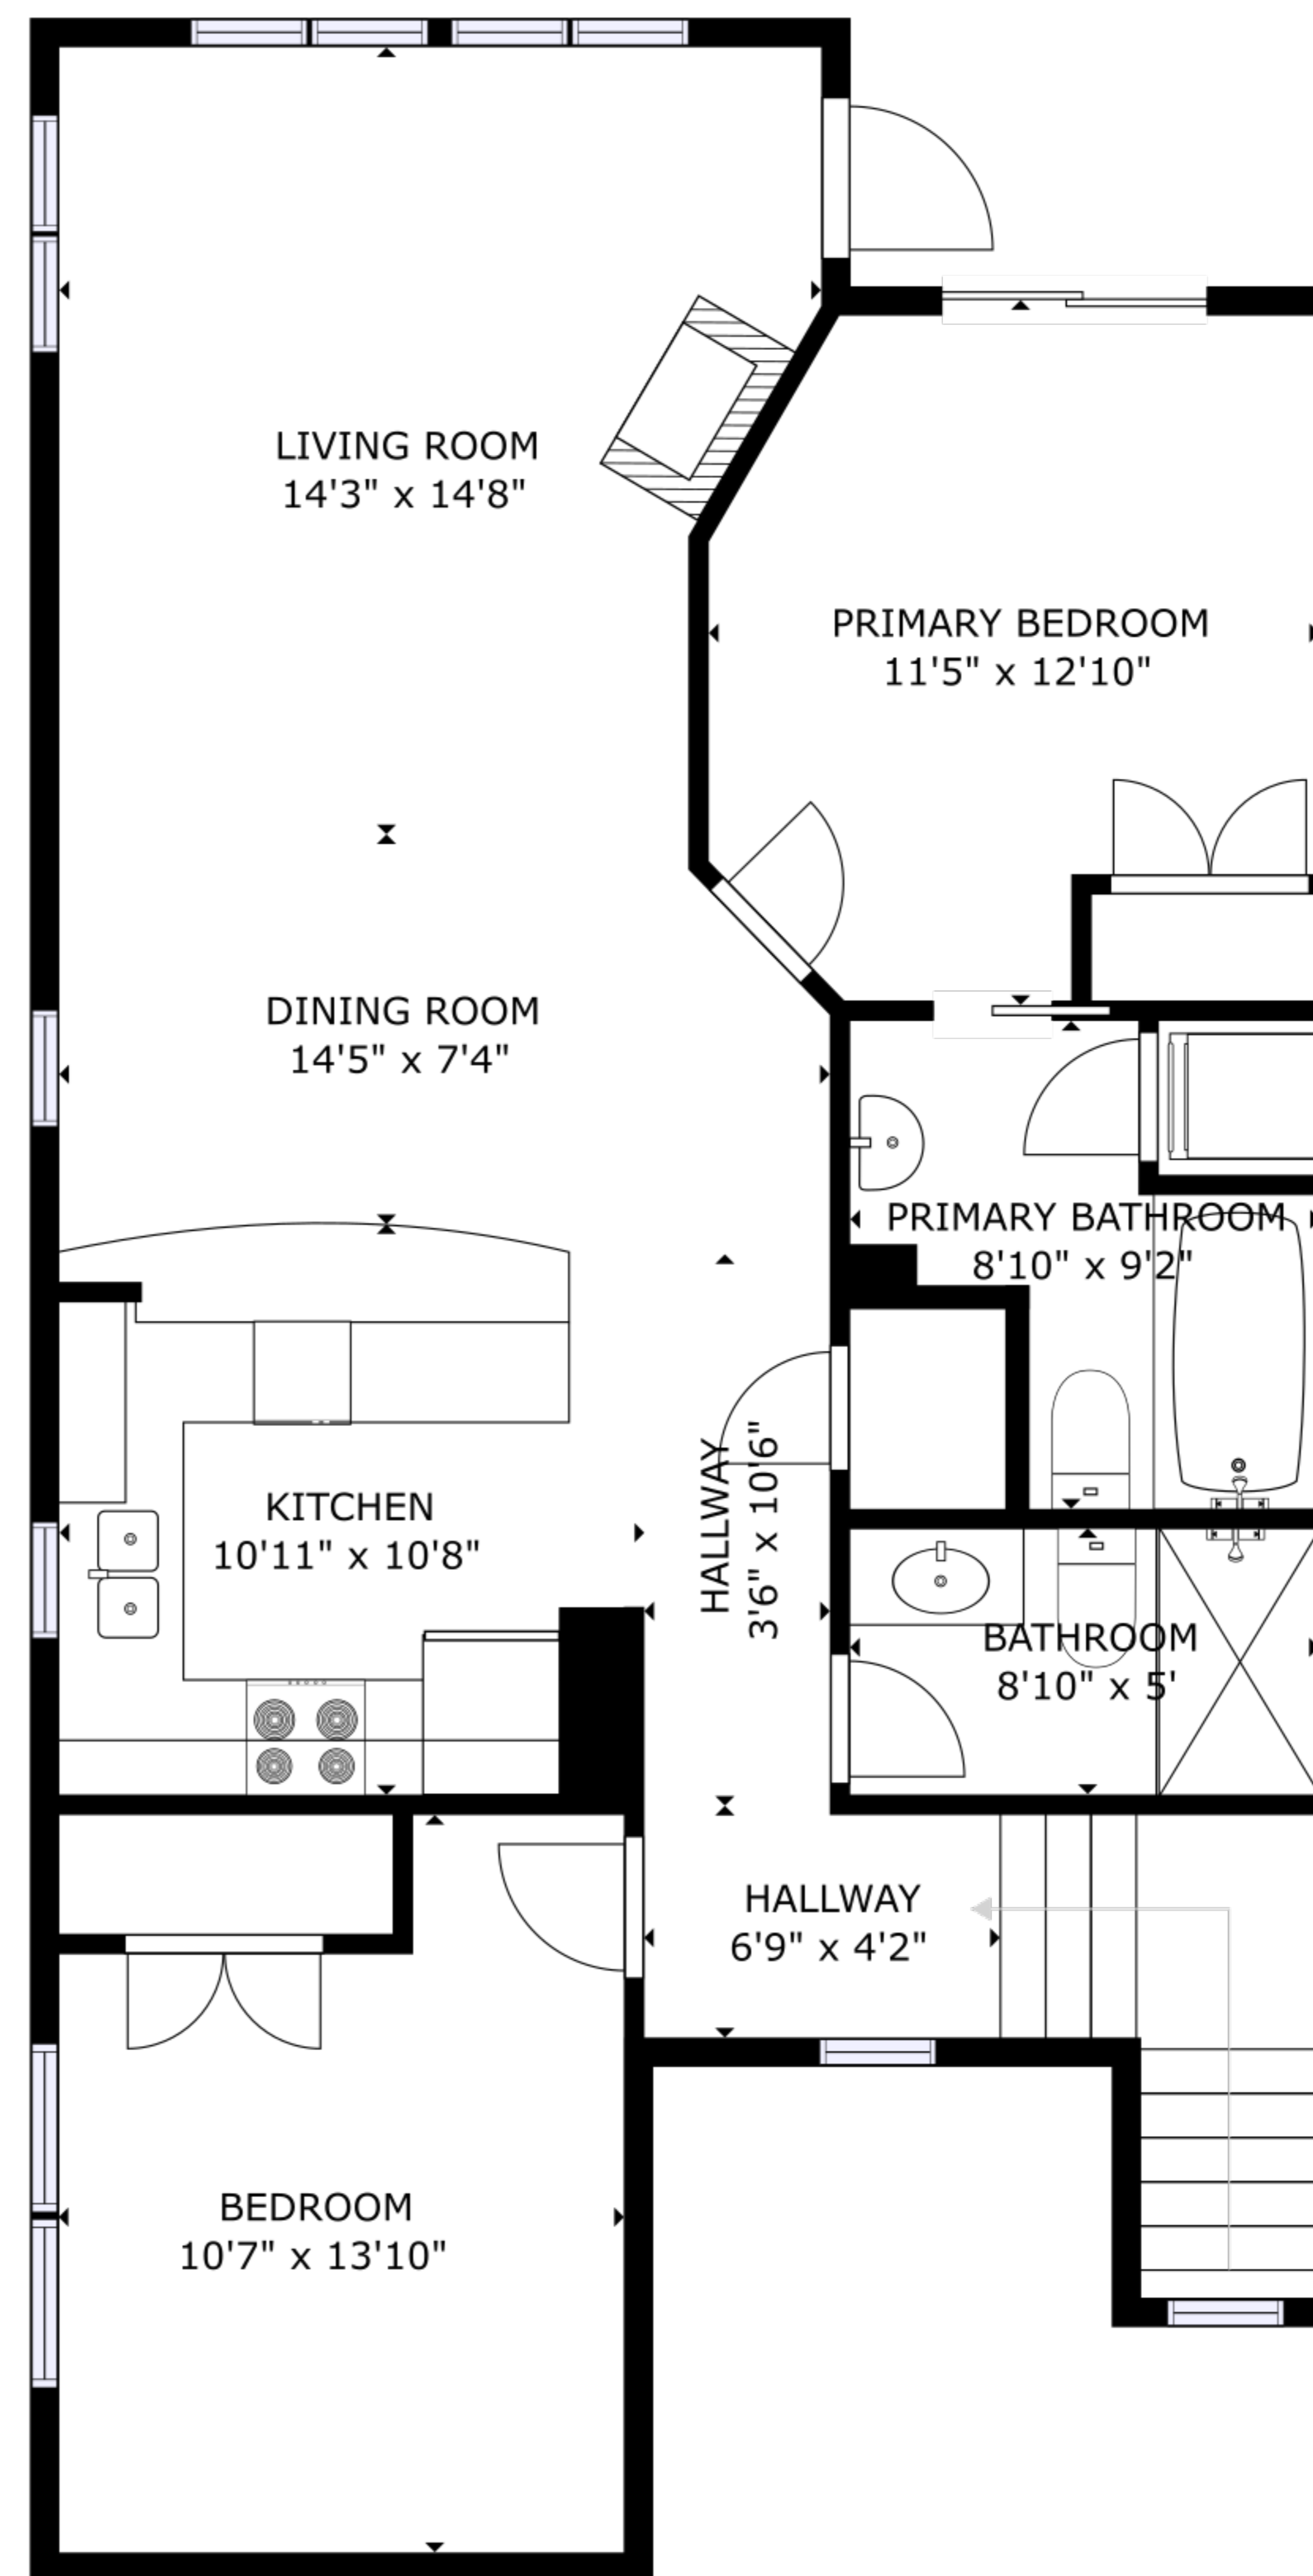

FLOOR 1

FLOOR 2

GROSS INTERNAL AREA
 FLOOR 1: 89 sq ft, FLOOR 2: 946 sq ft
 TOTAL: 1035 sq ft
 SIZES AND DIMENSIONS ARE APPROXIMATE, ACTUAL MAY VARY.