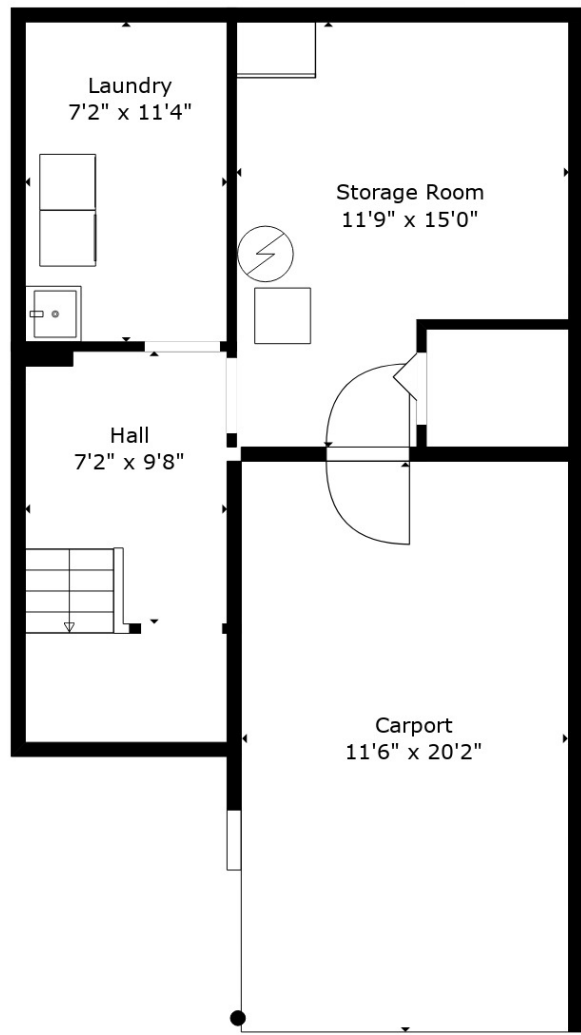

Floor 1

Floor 2

Floor 3

Estimated areas

GLA FLOOR 1: 398 sq. ft, excluded 240 sq. ft
 GLA FLOOR 2: 546 sq. ft, excluded 159 sq. ft
 GLA FLOOR 3: 583 sq. ft, excluded 0 sq. ft
 Total GLA 1527 sq. ft, total scanned area 1926 sq. ft

Measurements By Rebelsun Co. Deemed Highly Reliable But Not Guaranteed.

Estimated areas

GLA FLOOR 1: 398 sq. ft, excluded 240 sq. ft
 GLA FLOOR 2: 546 sq. ft, excluded 159 sq. ft
 GLA FLOOR 3: 583 sq. ft, excluded 0 sq. ft
 Total GLA 1527 sq. ft, total scanned area 1926 sq. ft