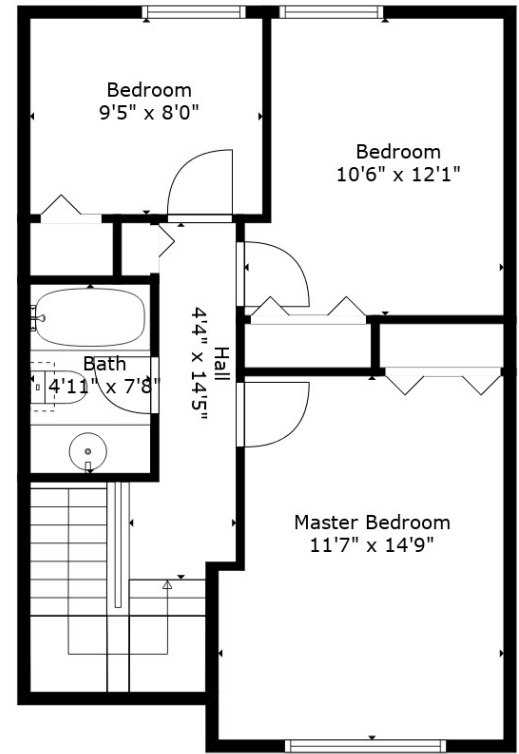

Floor 3

Estimated areas

Measurements By Rebelsun Co. Deemed Highly Reliable But Not Guaranteed.