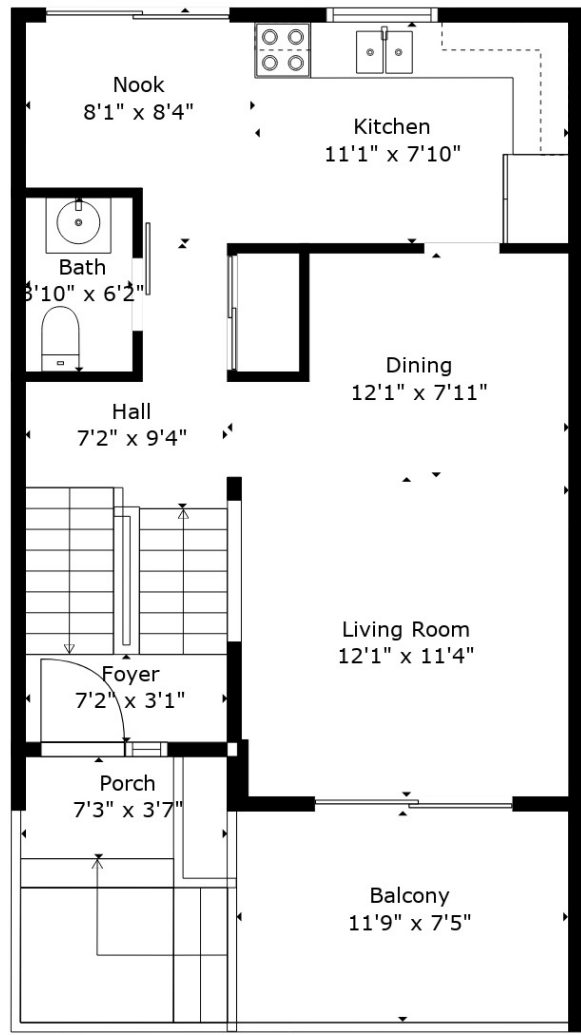

Estimated areas

Measurements By Rebelsun Co. Deemed Highly Reliable But Not Guaranteed.