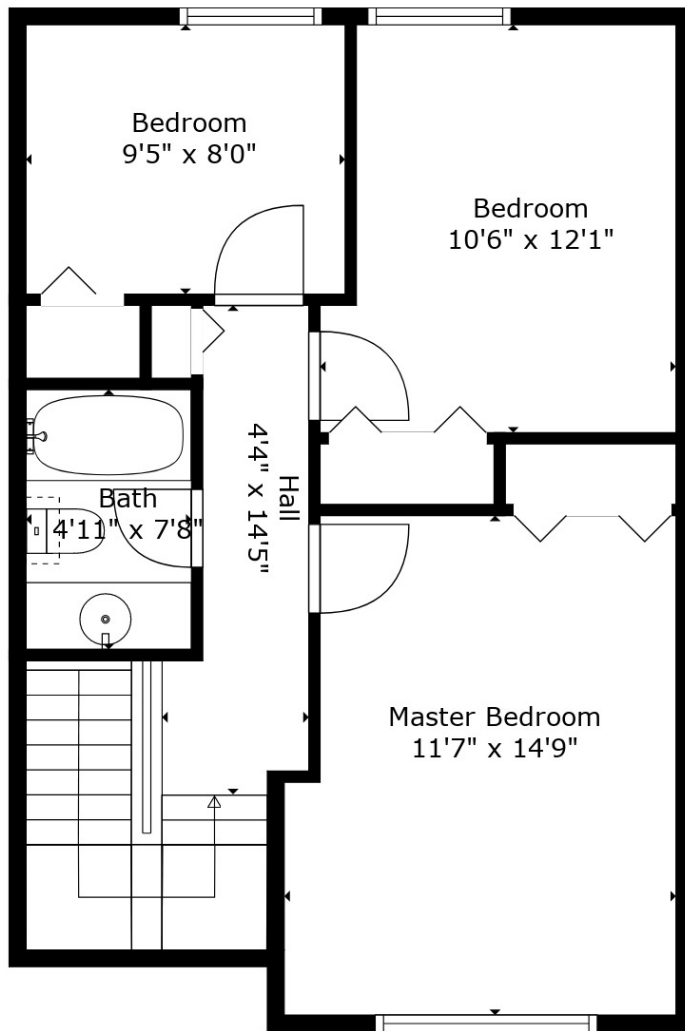

Estimated areas

Measurements By Rebelsun Co. Deemed Highly Reliable But Not Guaranteed.