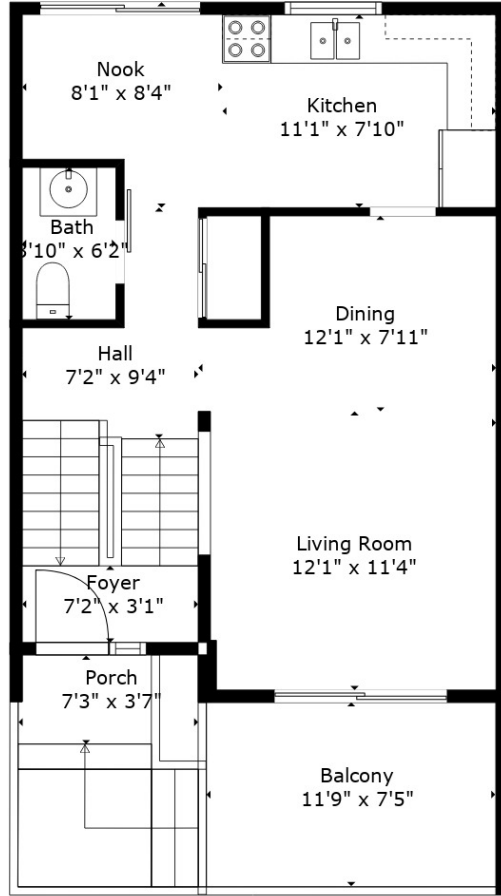

Floor 2

Estimated areas

Measurements By Rebelsun Co. Deemed Highly Reliable But Not Guaranteed.