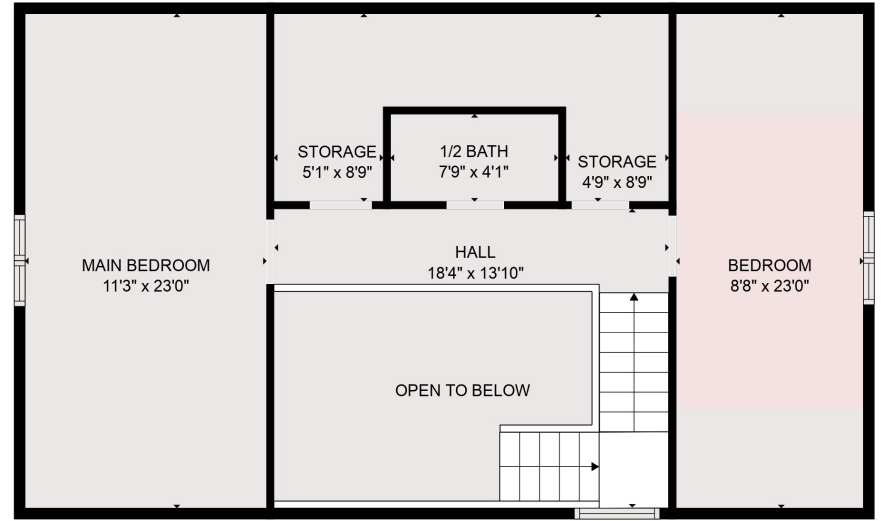

FLOOR 1

FLOOR 2

Total scanned area: 1772 sq. ft