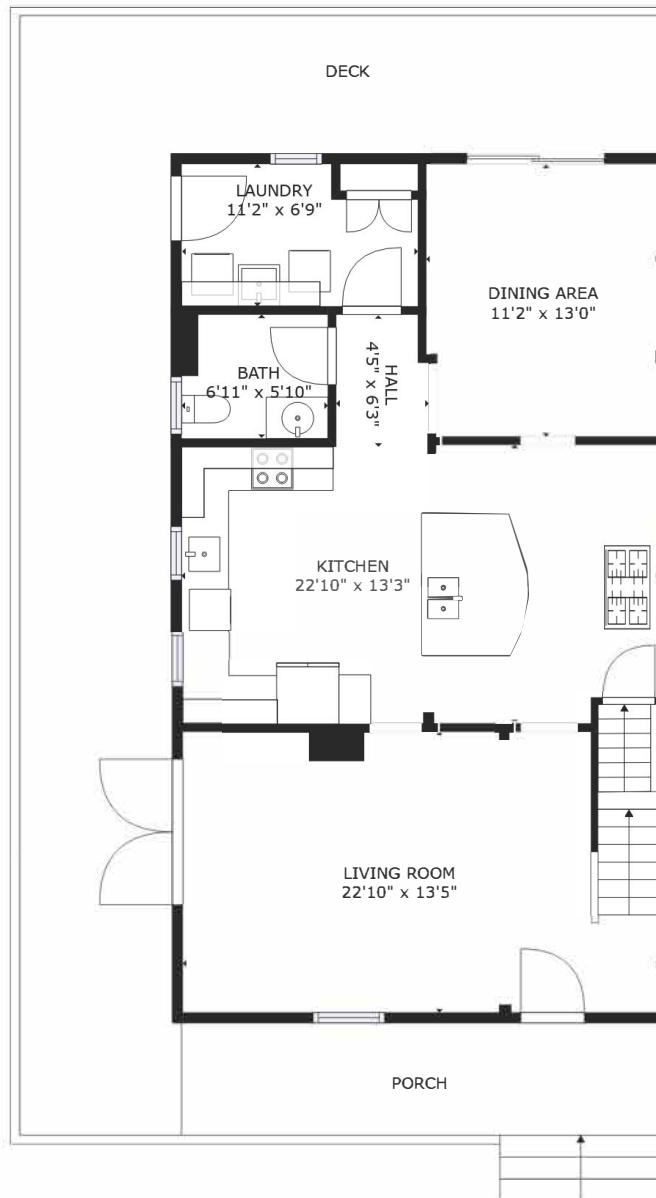

FLOOR 1

FLOOR 2

FLOOR 3

TOTAL: 2333 sq. ft

Below Ground: 709 sq. ft, FLOOR 2: 923 sq. ft, FLOOR 3: 701 sq. ft
 EXCLUDED AREAS: ELECTRICAL ROOM: 151 sq. ft, PORCH: 123 sq. ft, DECK: 546 sq. ft

SIZES AND DIMENSIONS ARE APPROXIMATE, ACTUAL MAY VARY.