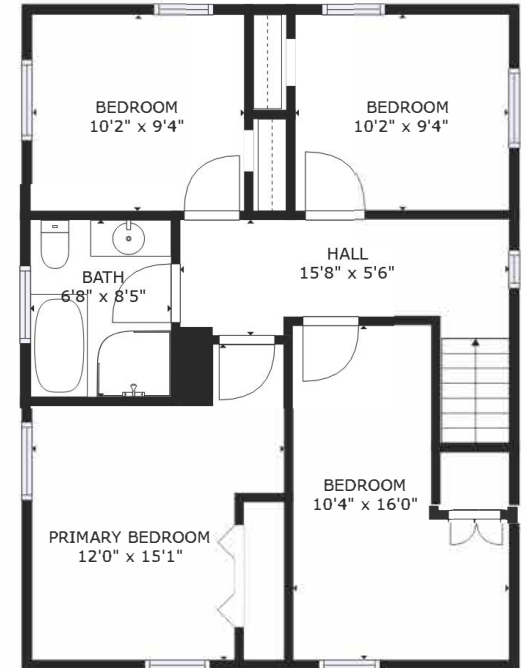

FLOOR 1

FLOOR 2

FLOOR 3

TOTAL: 2333 sq. ft

Below Ground: 709 sq. ft, FLOOR 2: 923 sq. ft, FLOOR 3: 701 sq. ft
 EXCLUDED AREAS: ELECTRICAL ROOM: 151 sq. ft, PORCH: 123 sq. ft, DECK: 546 sq. ft

SIZES AND DIMENSIONS ARE APPROXIMATE, ACTUAL MAY VARY.