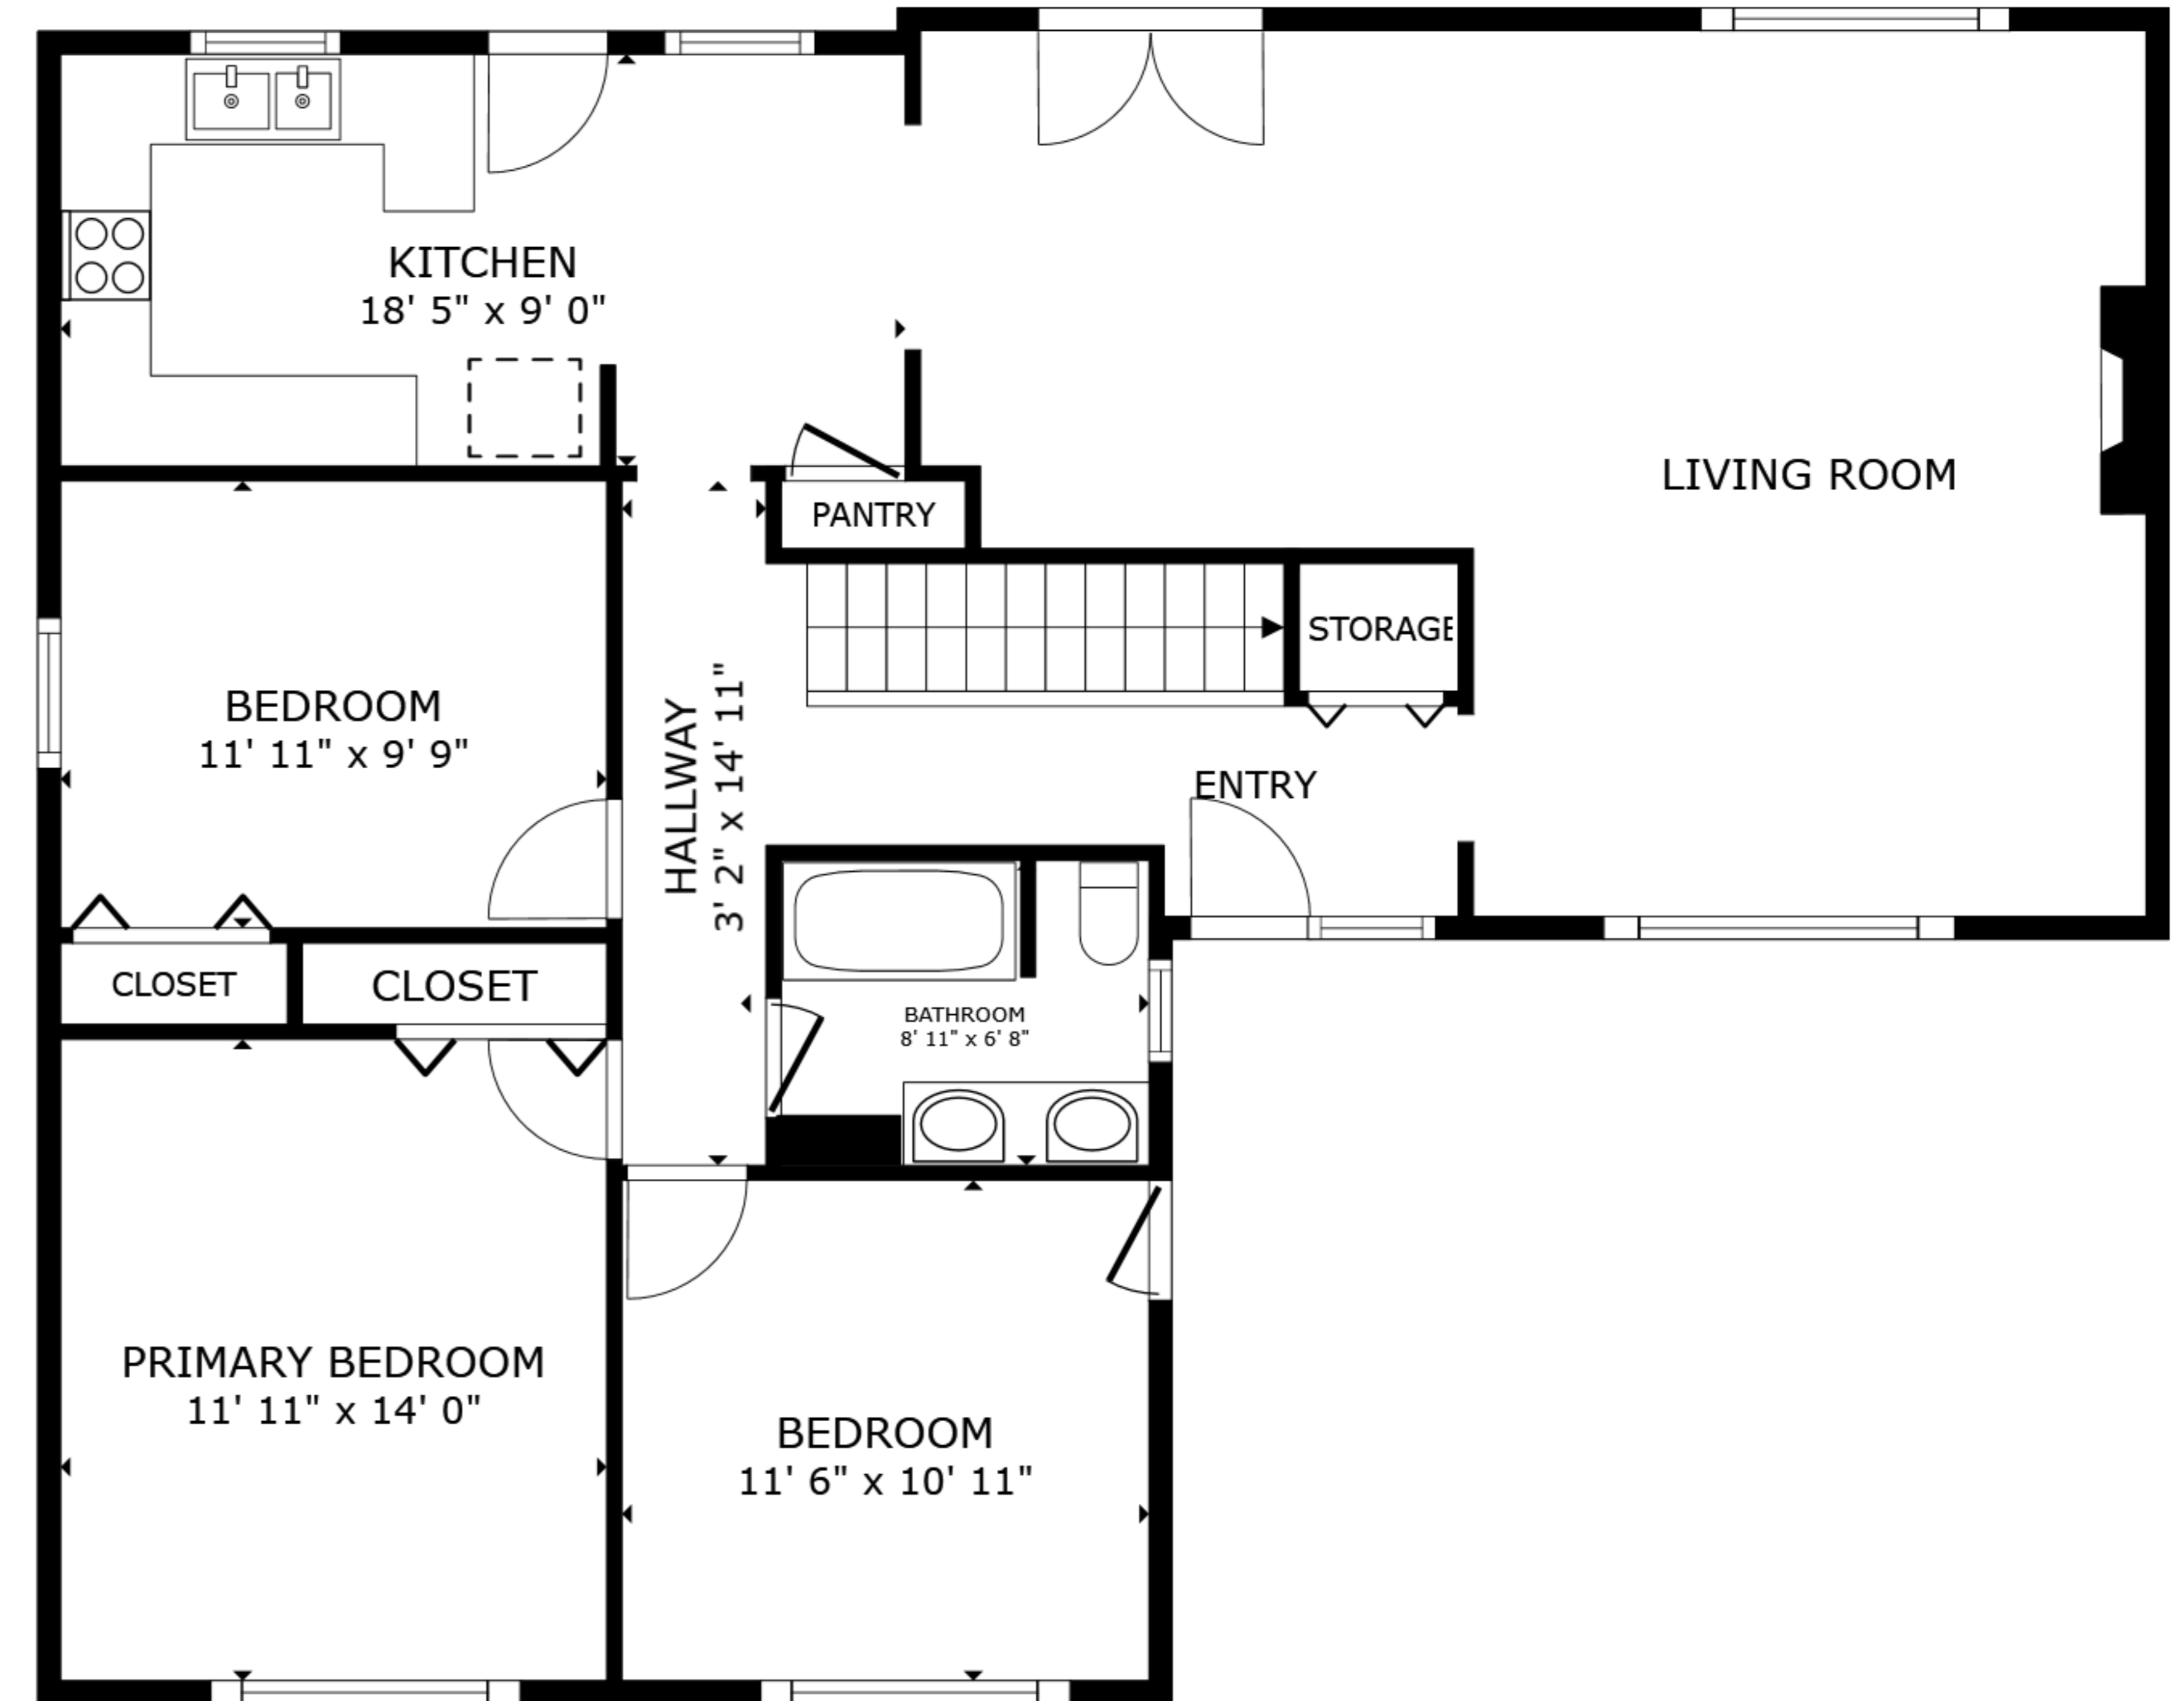

FLOOR 1

FLOOR 2

GROSS INTERNAL AREA  
 FLOOR 1 1,162 sq.ft. FLOOR 2 1,267 sq.ft.  
 TOTAL : 2,429 sq.ft.  
 SIZES AND DIMENSIONS ARE APPROXIMATE, ACTUAL MAY VARY.