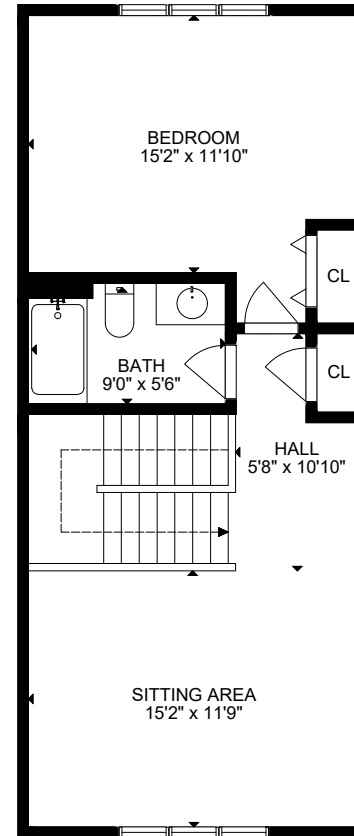

FLOOR 1

FLOOR 2

GROSS INTERNAL AREA
 FLOOR 1: 1408 SQ FT, FLOOR 2: 621 SQ FT
 EXCLUDED AREAS: GARAGE: 414 SQ FT
 TOTAL: 2029 SQ FT

SIZE AND DIMENSIONS ARE APPROXIMATE, ACTUAL MAY VARY