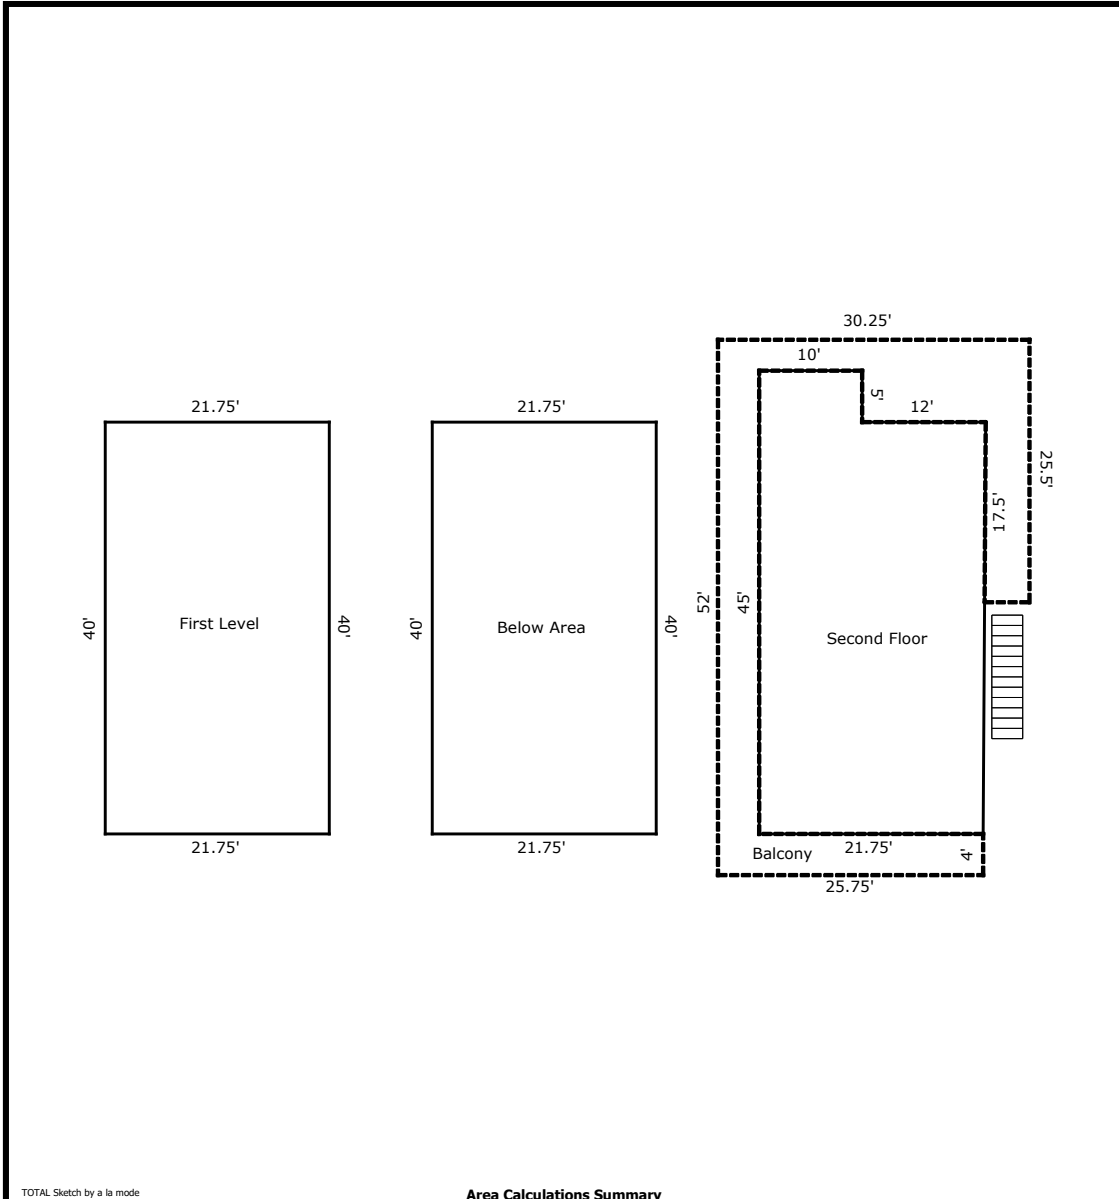

Building Sketch (Page - 3)

Owner	Coop A/C Buena Coop		
Property Address	Rafael Lasa corner Padre Quiñones St., Aguas Buenas Town Core		
City	Aguas Buenas	County	007
		State	PR
		Zip Code	00703
Lender/Client	Coop A/C Buena Coop		

Area Calculations Summary

Living Area	Area	Calculation Details
First Floor	870 Sq ft	$40 \times 21.75 = 870$
Second Floor	925 Sq ft	$10 \times 5 = 50$ $40 \times 21.75 = 870$ $0.5 \times 40 \times 0.25 = 5$
Total Living Area (Rounded):	1795 Sq ft	
Non-living Area	Area	Calculation Details
Balcony	530.33 Sq ft	$25.5 \times 4.25 = 108.38$ $0.5 \times 17.5 \times 0.11 = 0.96$ $8 \times 12 = 96$ $14 \times 3 = 42$ $4 \times 21.75 = 87$ $49 \times 4 = 196$
Below Area	870 Sq ft	$21.75 \times 40 = 870$