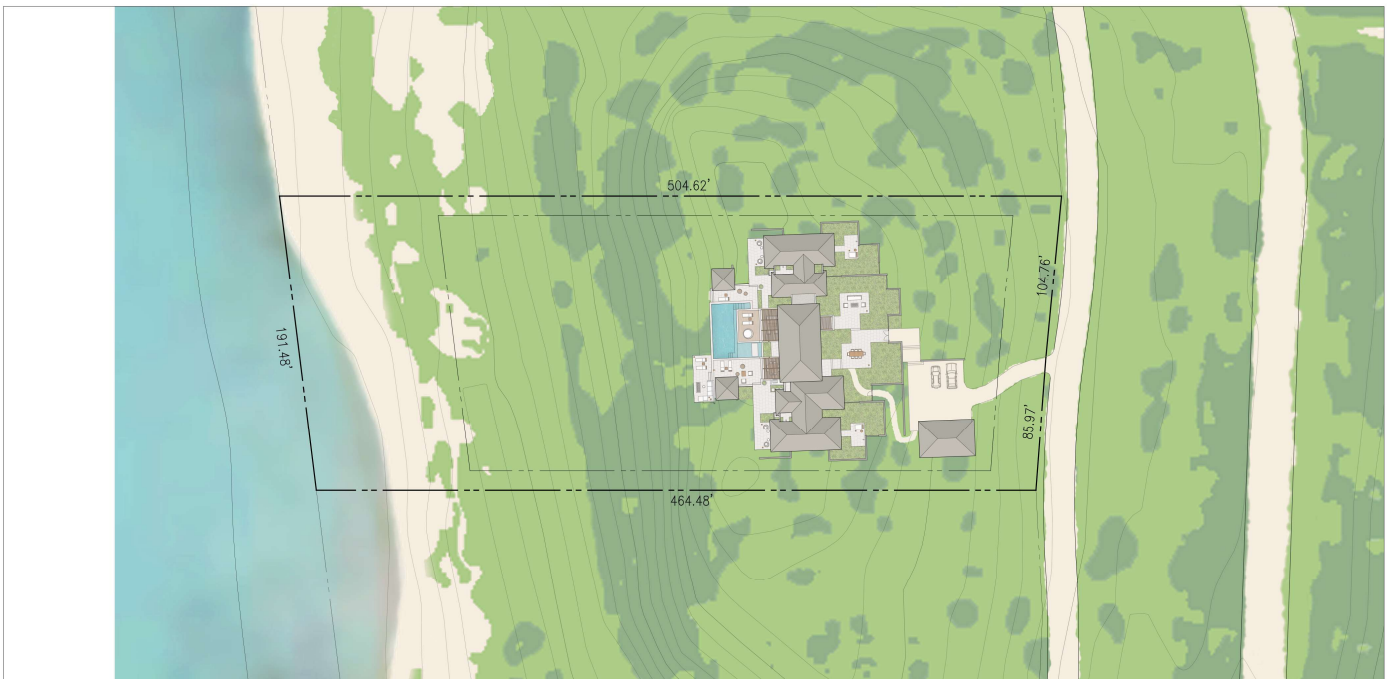

VILLA SITE PLAN

SPA ESTATE VILLA, CAICOS BANK ESTATES LOT 4

These materials are not intended to be an offer to sell nor a solicitation of offers to buy real estate in Sailrock by residents of Connecticut, Hawaii, Idaho, Illinois, New York, New Jersey, Oregon and any state or jurisdiction where prior registration or advance qualification is required but not completed or where otherwise prohibited by law. Void where prohibited by law. These materials and these features, facilities, and amenities described and depicted herein are based upon the current development plans, which plans are subject to change without notice, and there is no guaranty that said features, facilities, and amenities will be of the same type, size or nature as depicted or described. Pricing and availability subject to change.