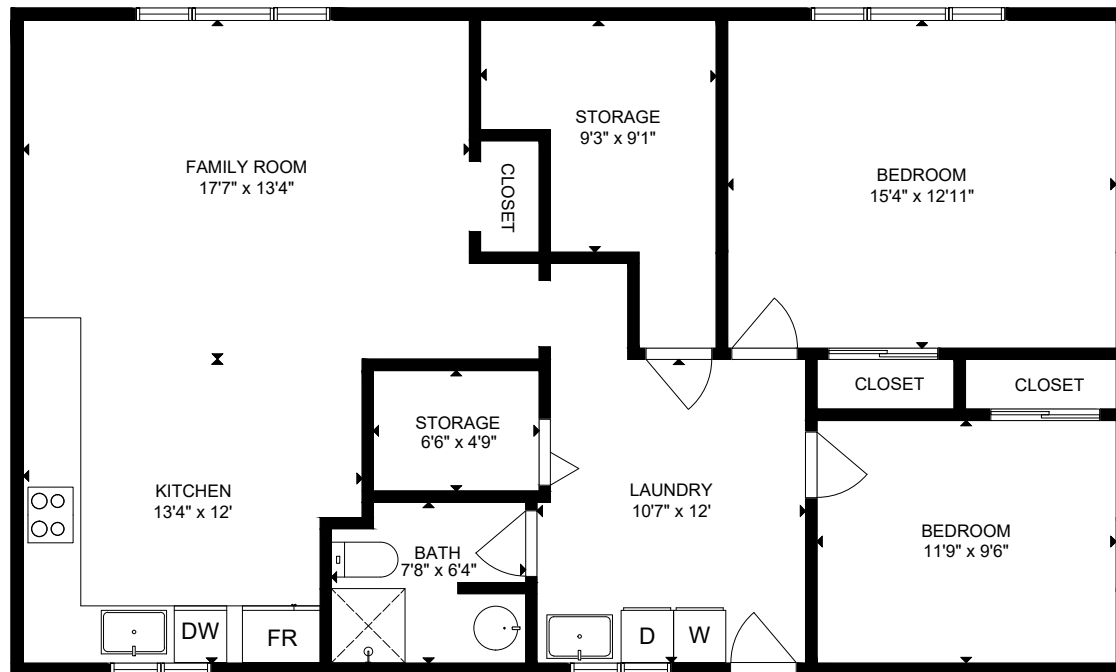

FLOOR 2

FLOOR 1

GROSS INTERNAL AREA
 FLOOR 1: 1094 SQ FT, FLOOR 2: 1146 SQ FT
 TOTAL: 2240 SQ FT

SIZE AND DIMENSIONS ARE APPROXIMATE, ACTUAL MAY VARY