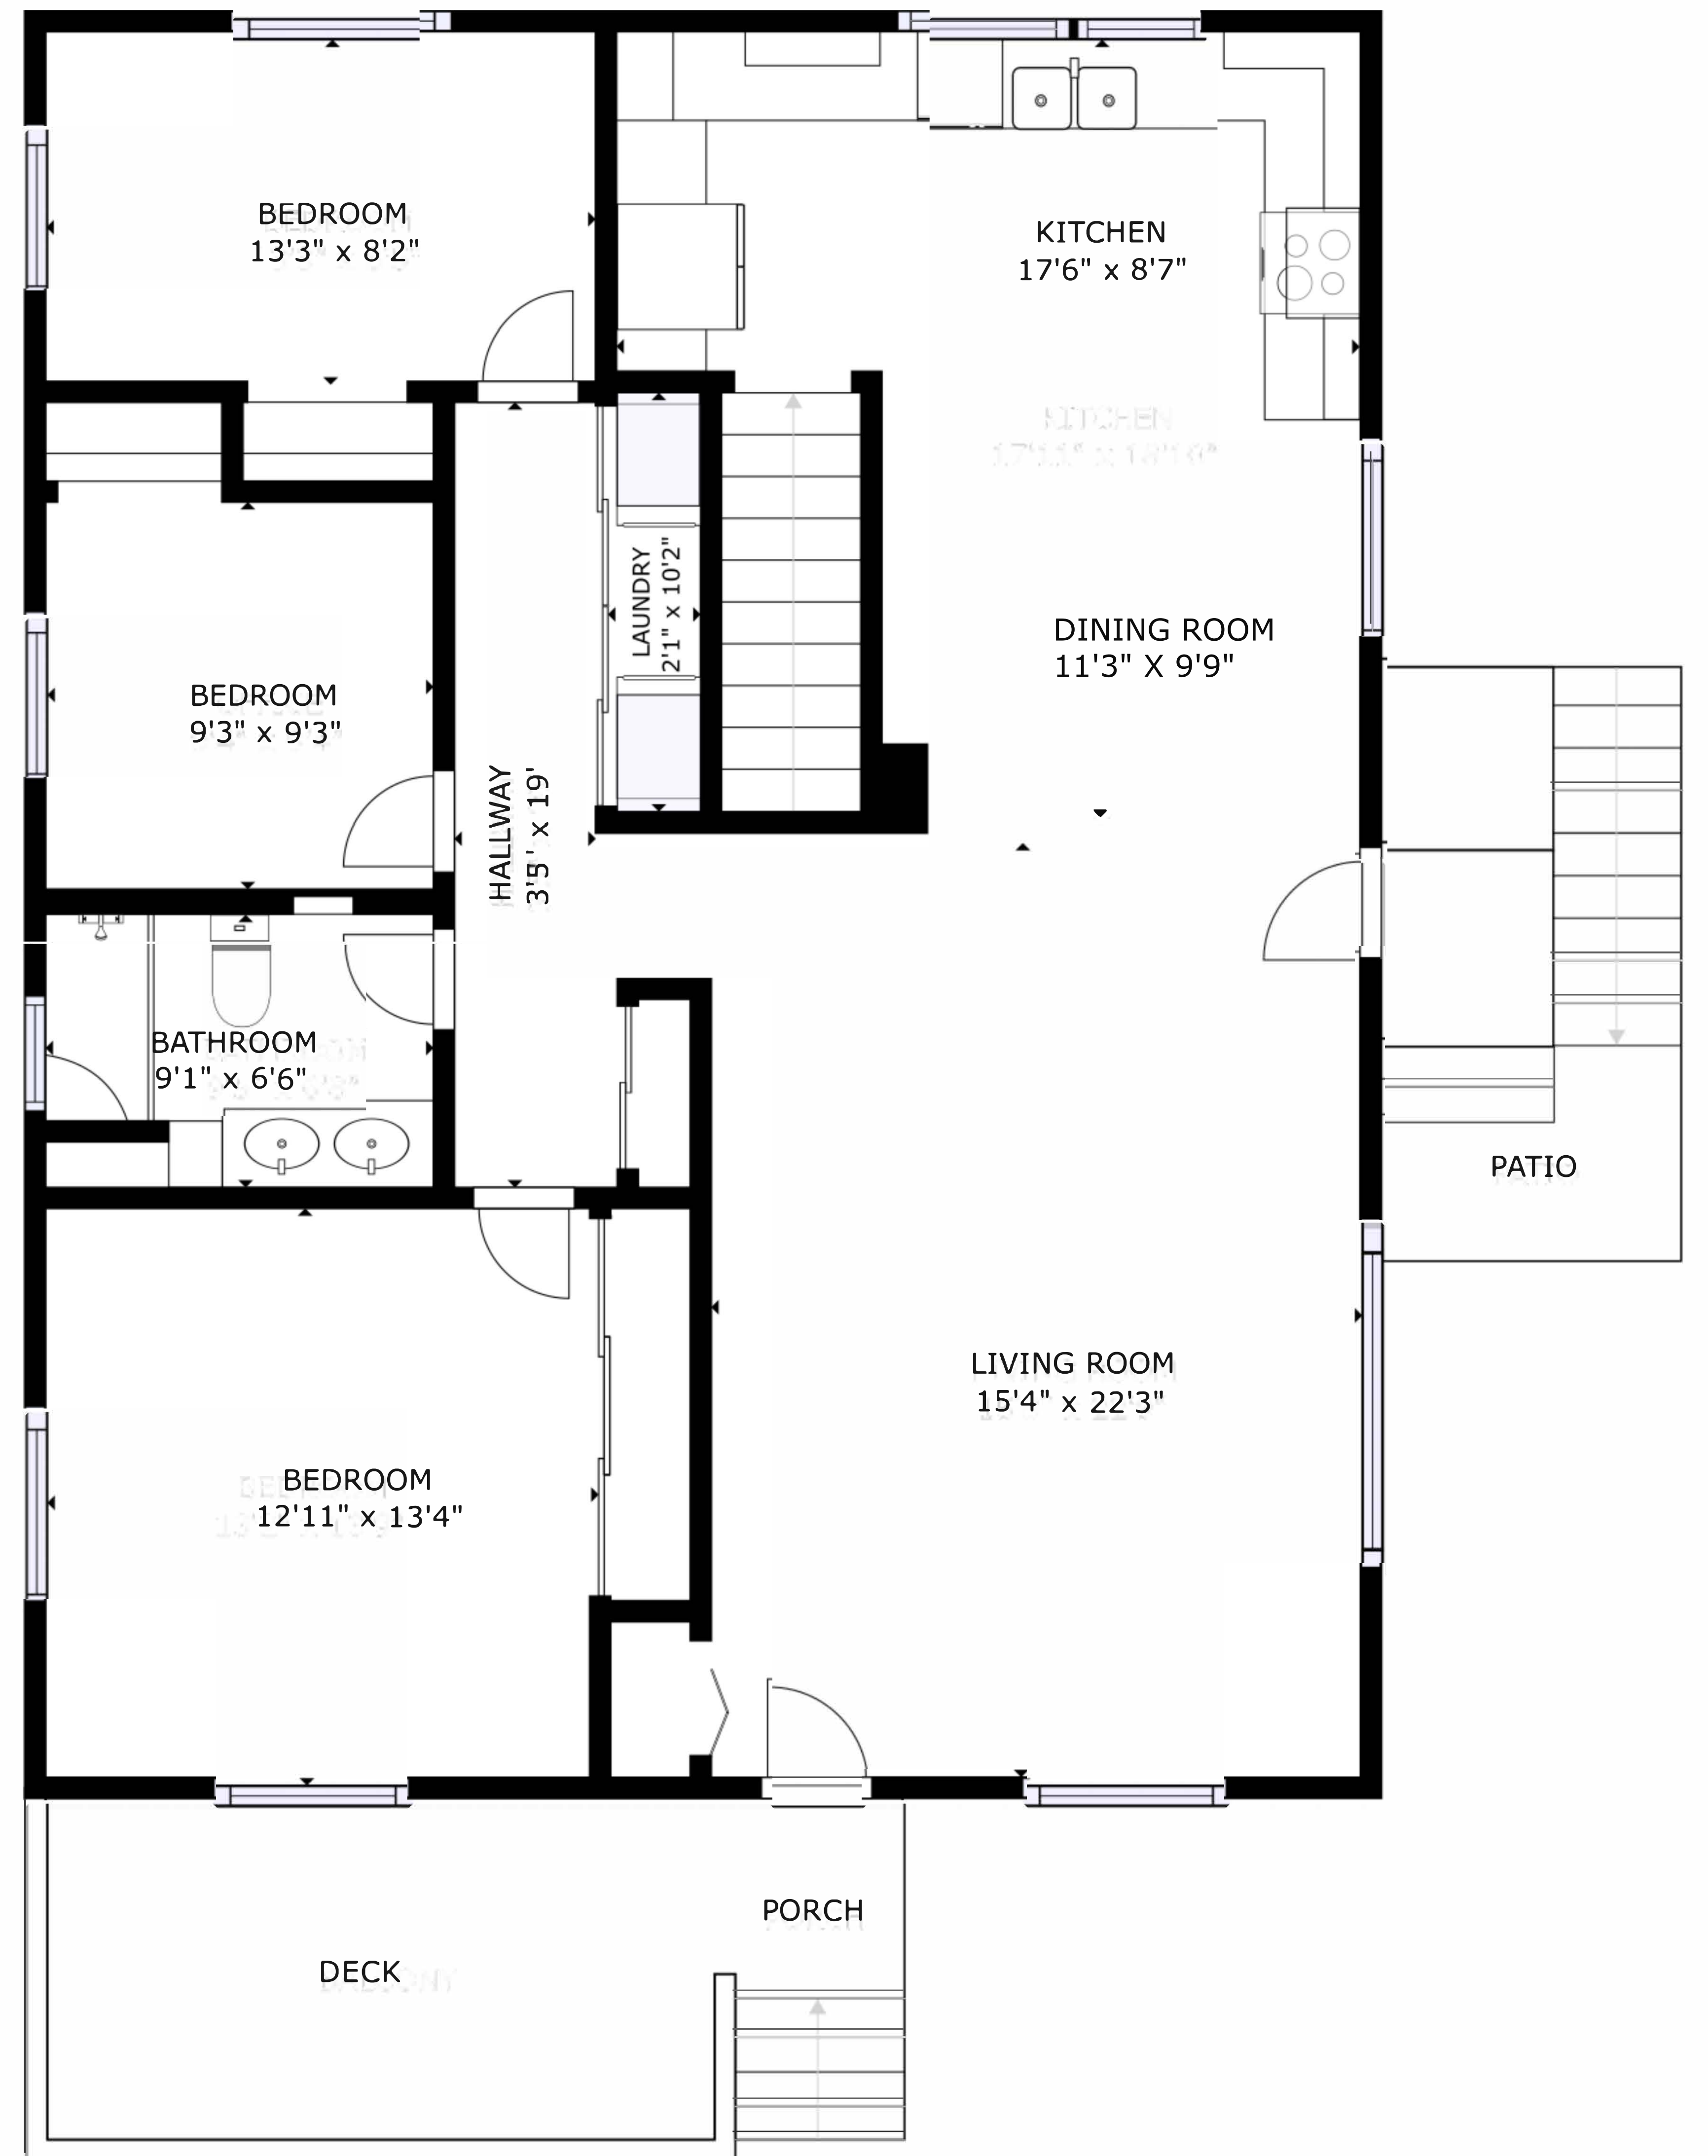

FLOOR 1

FLOOR 2

GROSS INTERNAL AREA
 FLOOR 1: 1336 sq ft, FLOOR 2: 1336 sq ft
 EXCLUDED AREAS;
 PORCH: 33 sq ft
 BALCONY: 131 sq ft, PATIO: 169 sq ft
 TOTAL: 2672 sq ft

SIZES AND DIMENSIONS ARE APPROXIMATE, ACTUAL MAY VARY.